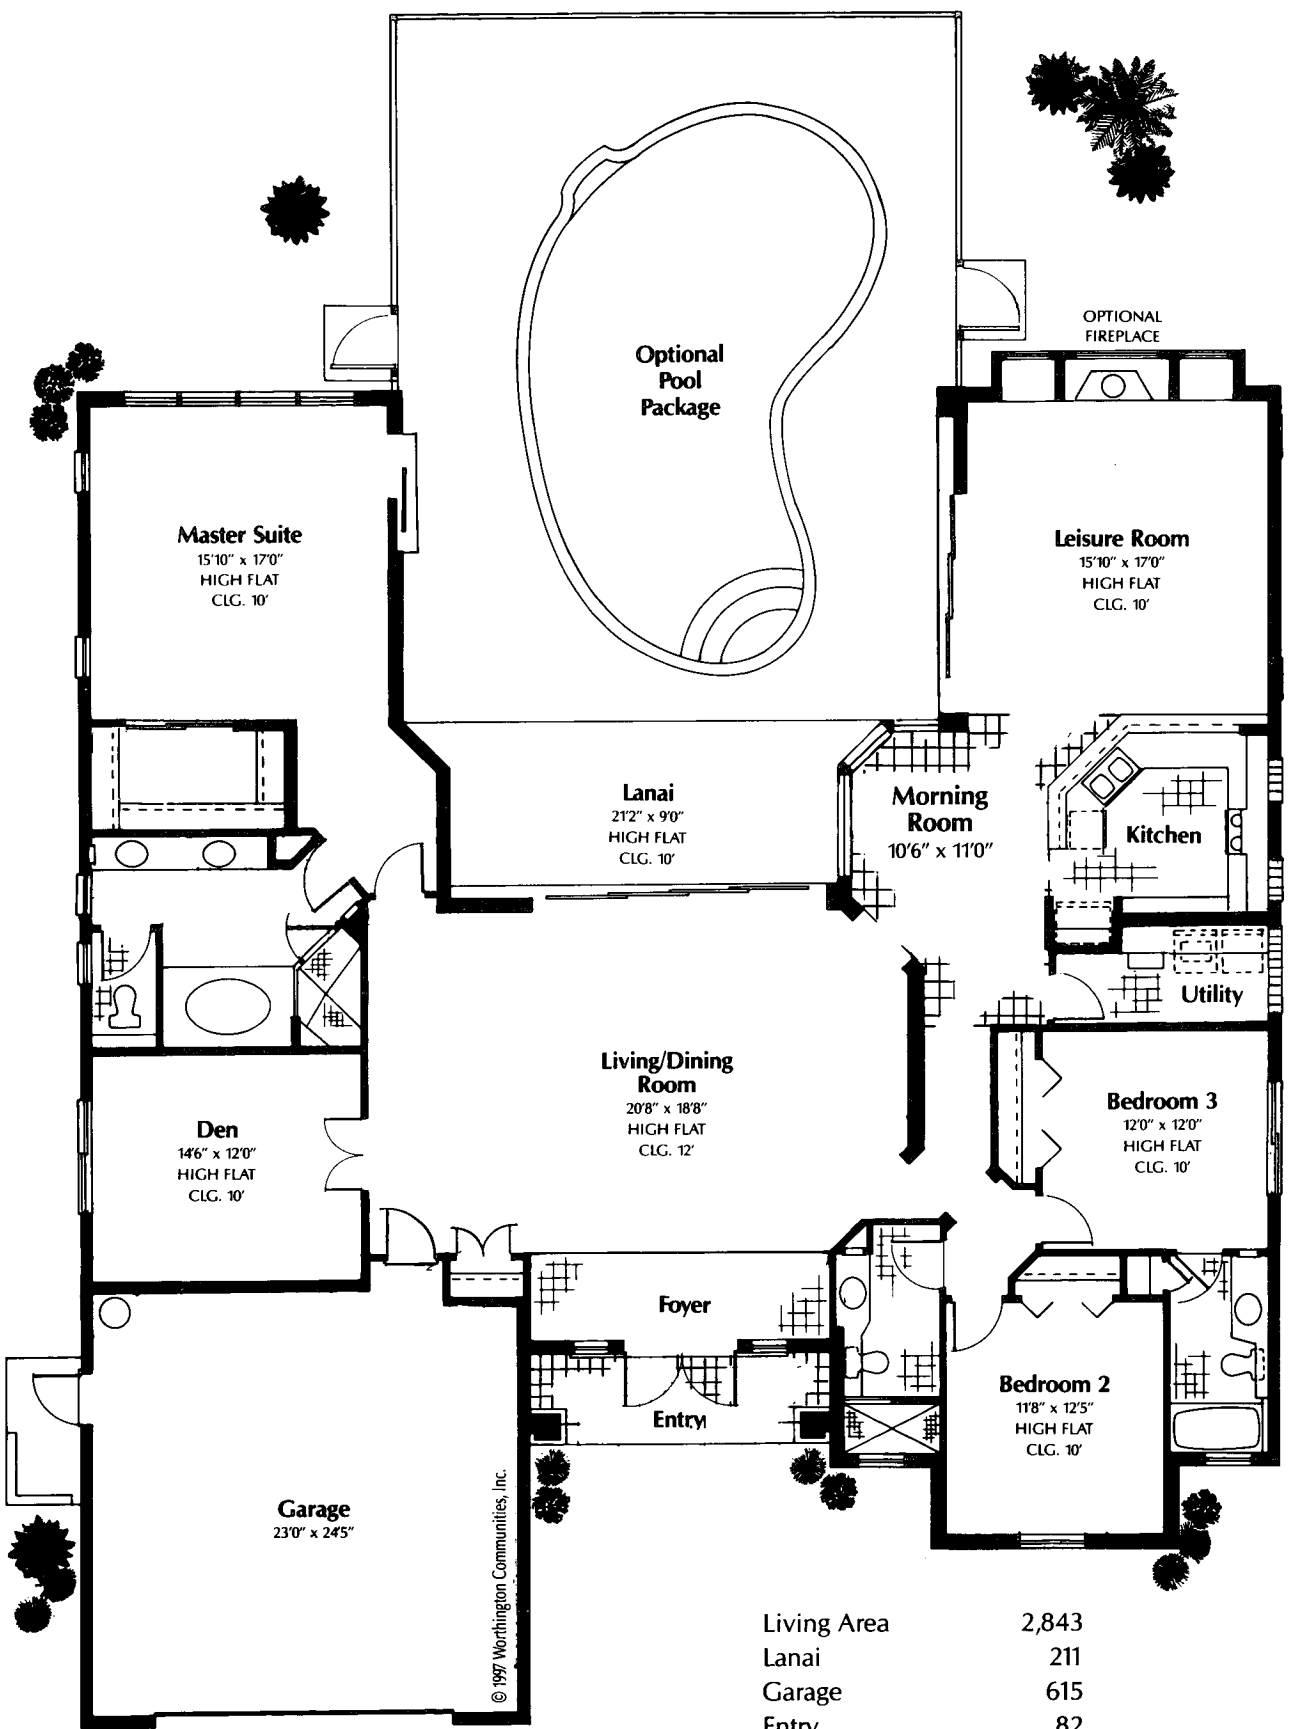

Riviera

© 1997 Worthington Communities, Inc.

Living Area	2,843
Lanai	211
Garage	615
Entry	82
Total Sq. Ft.	3,751