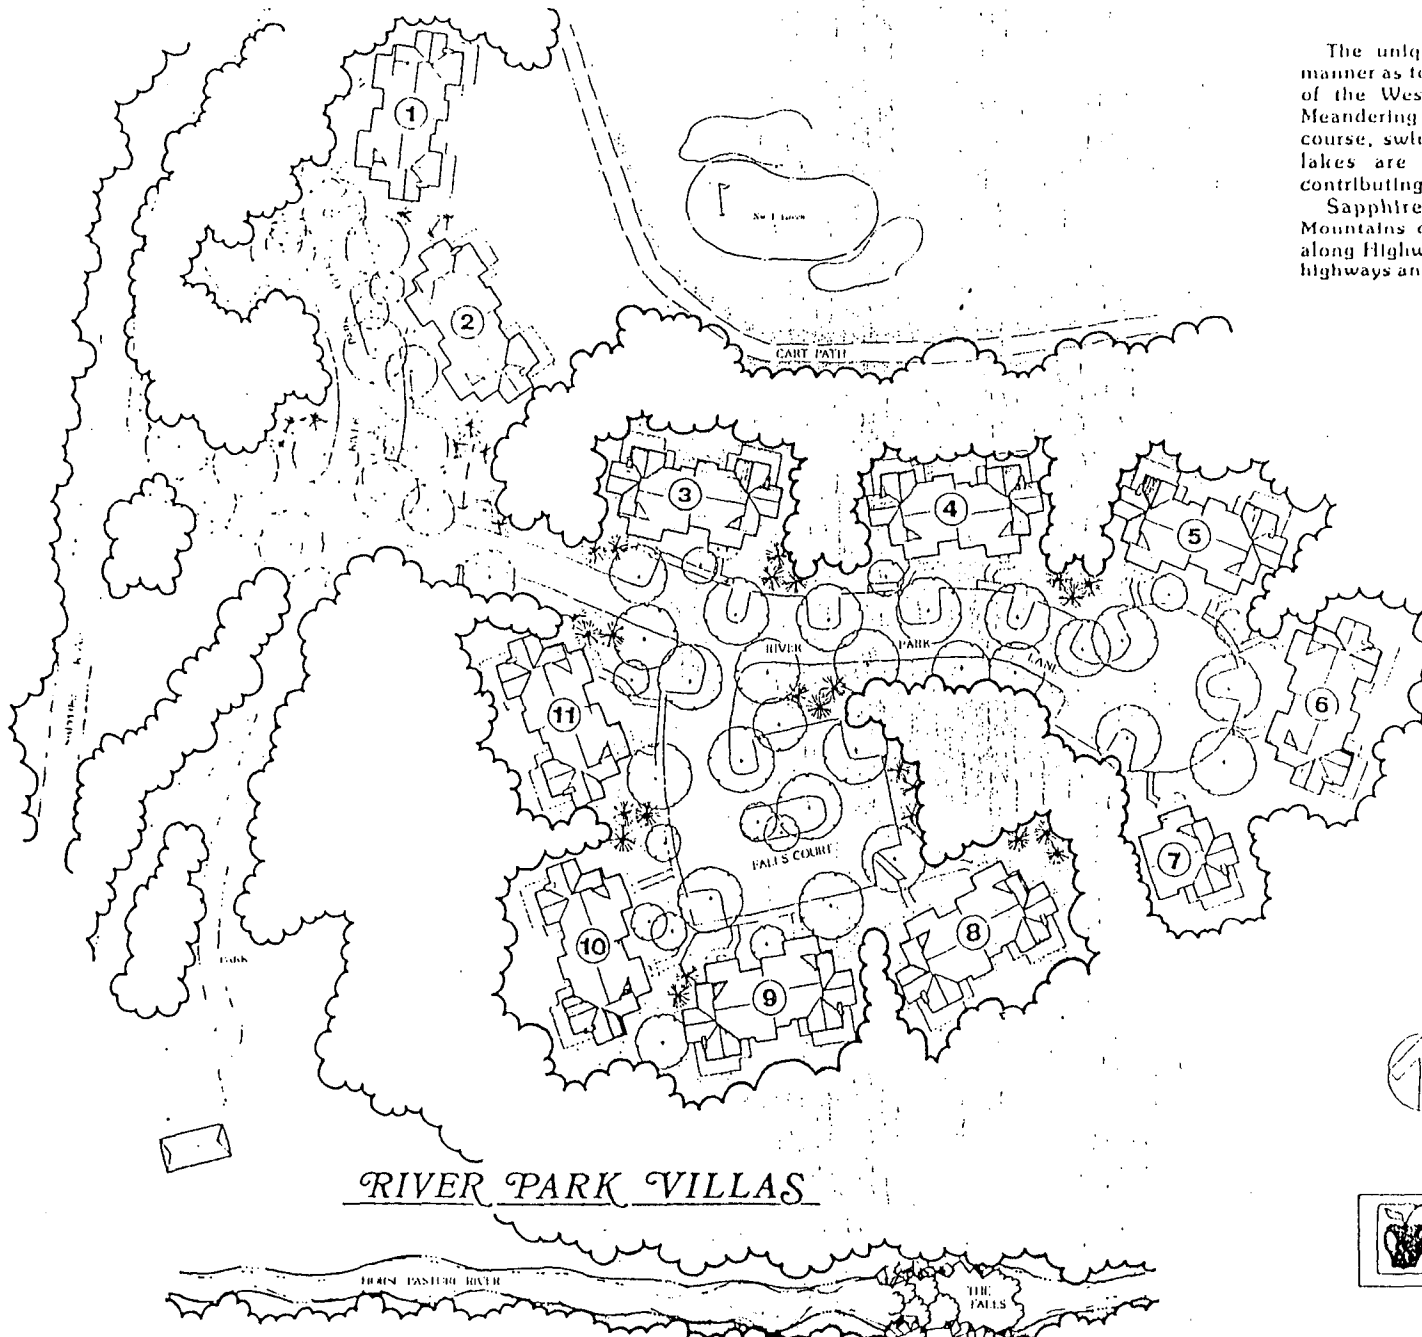

The unique site plan was created in such a manner as to preserve the natural unspoiled beauty of the Western North Carolina mountain area. Meandering streams are in abundance. The golf course, swimming pool, proposed clubhouse and lakes are common points of interest... all contributing to the pleasures of mountain living.

Sapphire Lakes, high in the Blue Ridge Mountains of Western North Carolina, is located along Highway 64 - convenient to major interstate highways and airports.

RIVER PARK VILLAS

 **Sapphire Lakes**
A Private Country Club Community