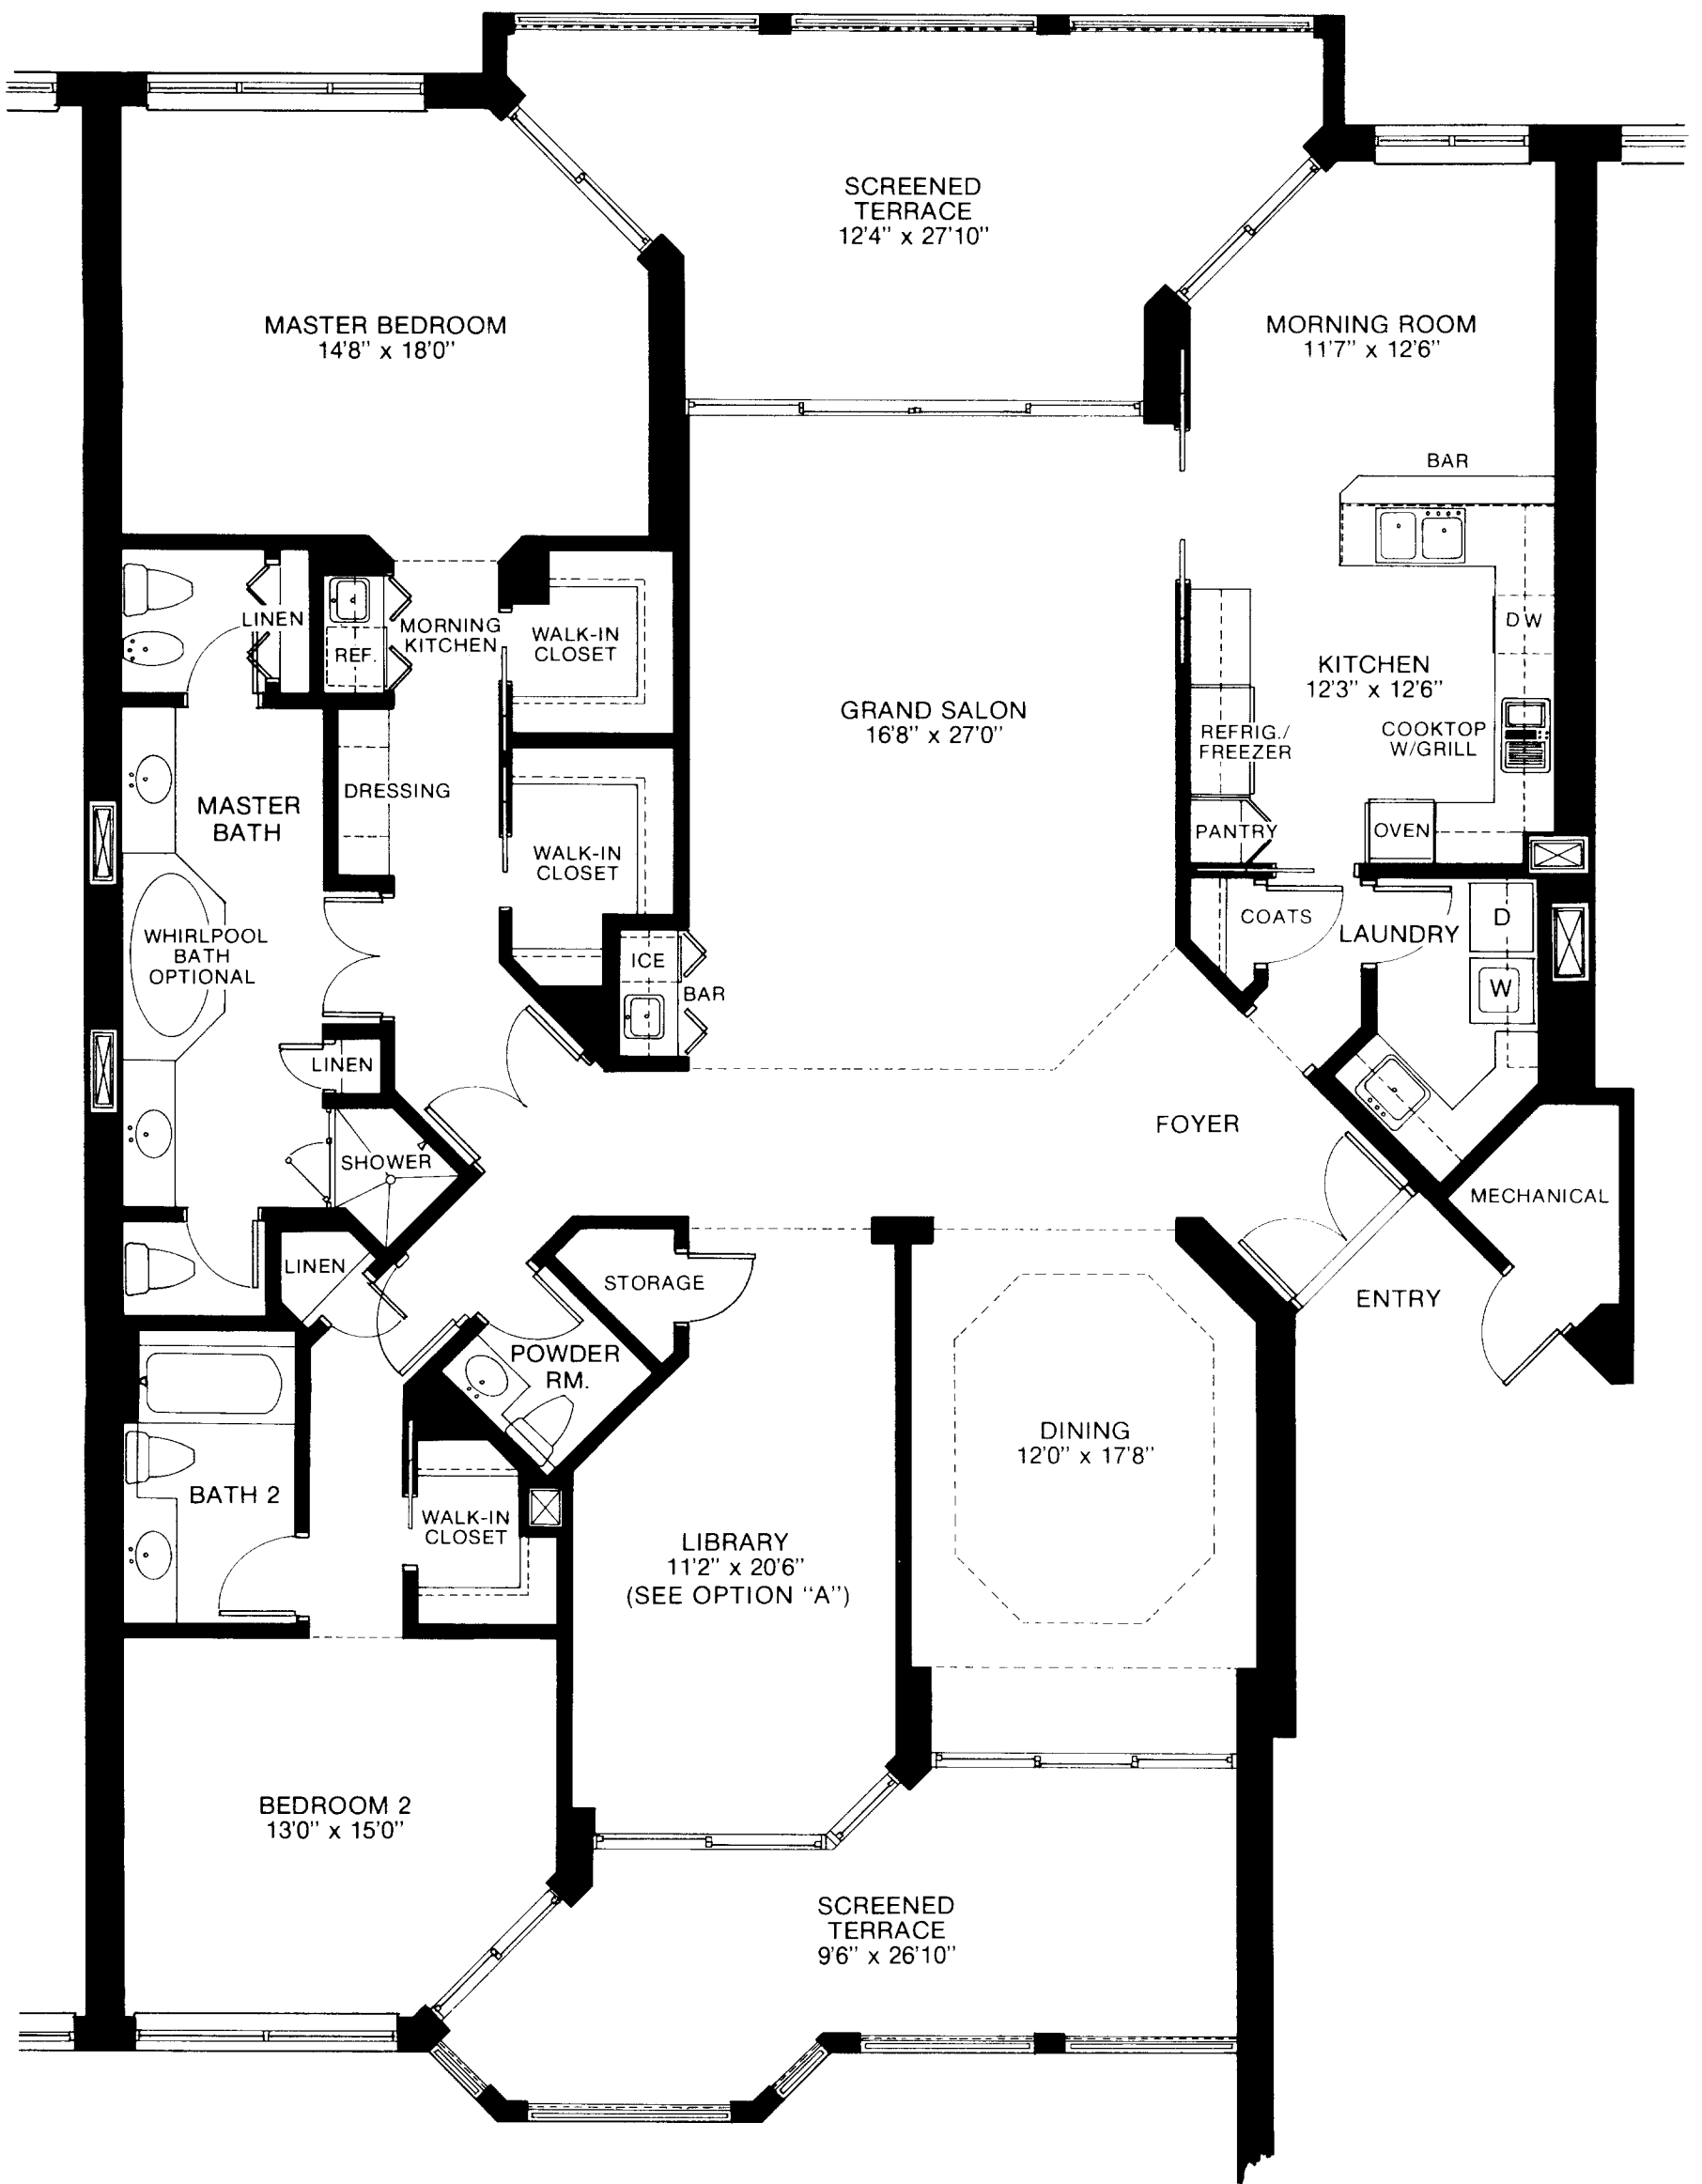

SOUTHWEST GULFVIEW

PLAN B

A/C Living Area 2604 Sq. Ft.
 Terrace 515 Sq. Ft.
TOTAL 3119 Sq. Ft.

*All dimensions and square footage totals are approximate and may vary slightly with the actual construction.