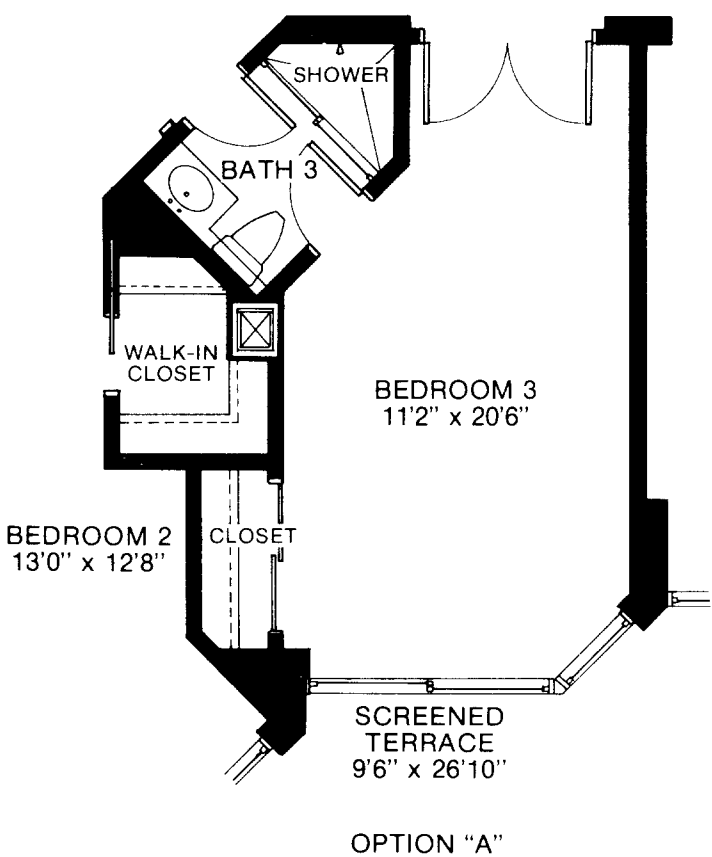

SOUTHWEST GULFVIEW

PLAN B

A/C Living Area 2604 Sq. Ft.
 Terrace 515 Sq. Ft.
TOTAL 3119 Sq. Ft.

*All dimensions and square footage totals are approximate and may vary slightly with the actual construction.