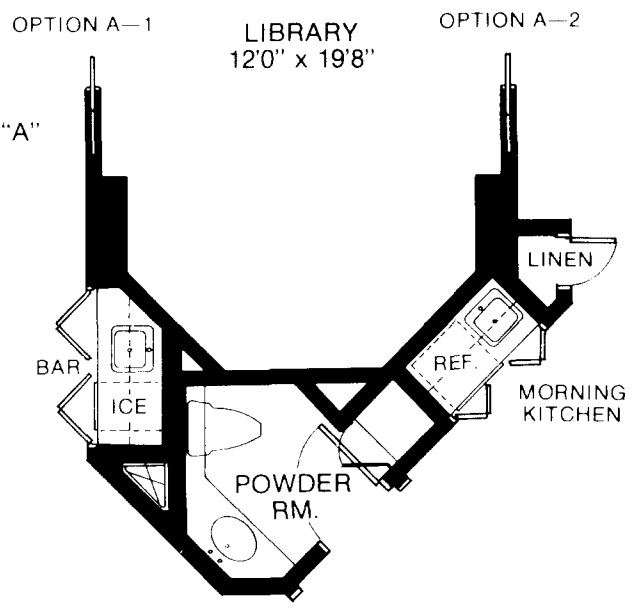

Residence Plan A South

PLAN A
 A/C Living Area 3274 Sq. Ft.
 Terrace 761 Sq. Ft.
TOTAL 4035 Sq. Ft.
 *All dimensions and square footage totals are approximate and may vary slightly with the actual construction.

The Carlyle
 at Bay Colony