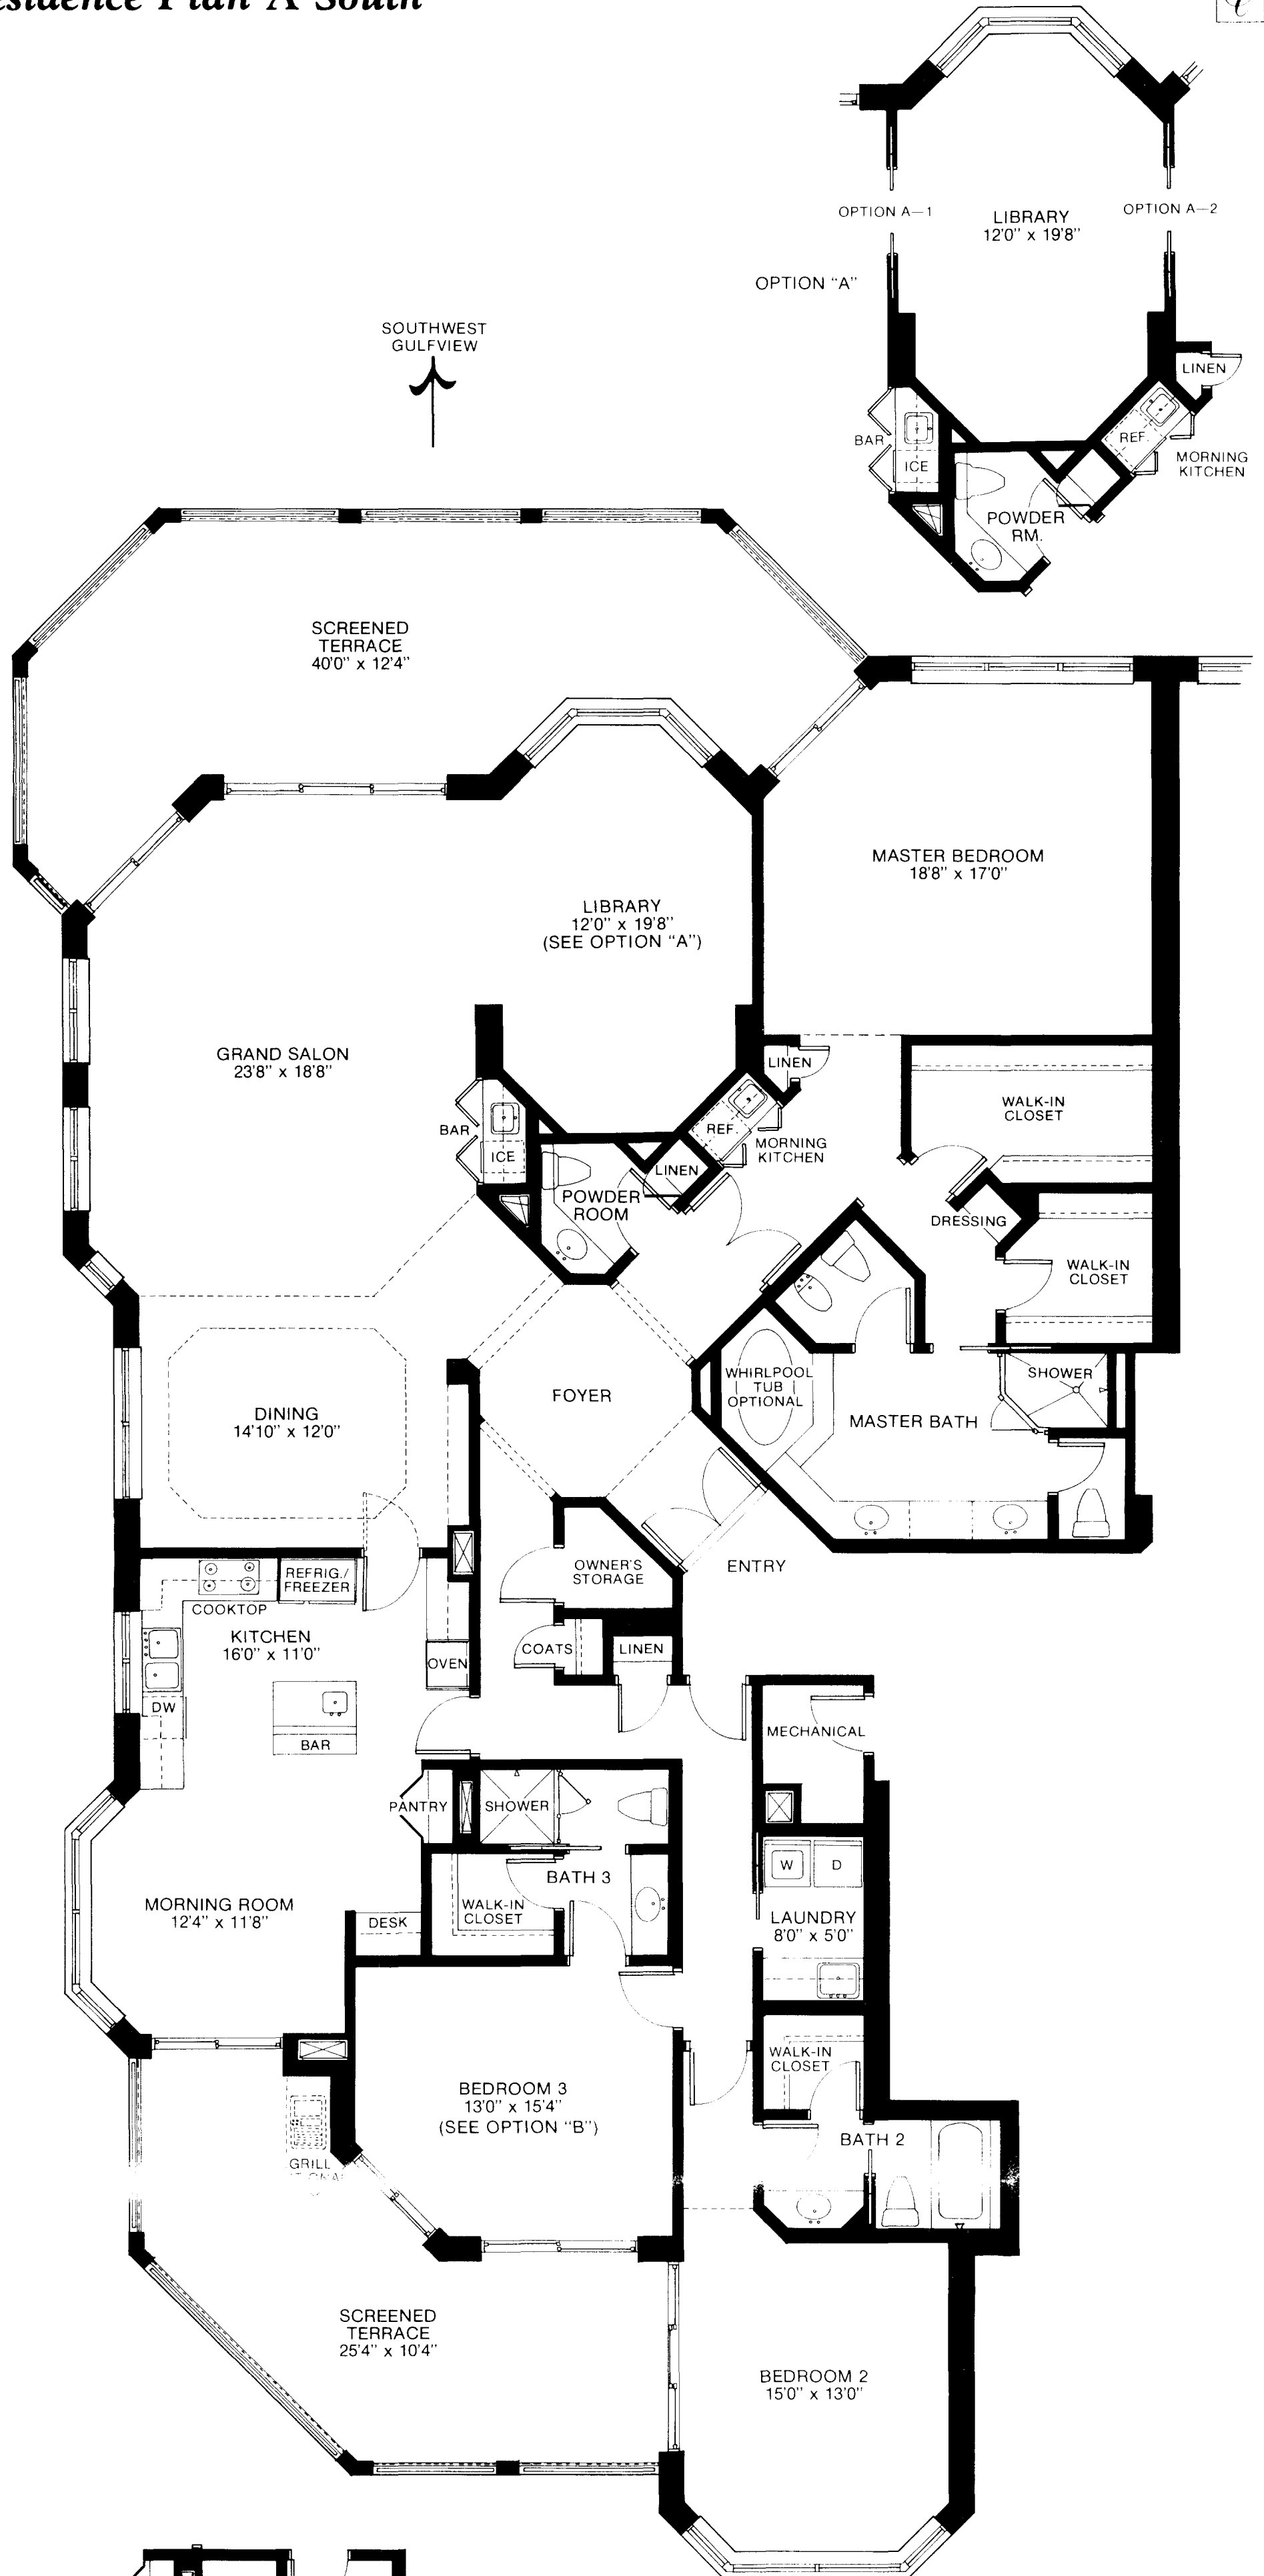

Residence Plan A South

PLAN A
 A/C Living Area 3274 Sq. Ft.
 Terrace 761 Sq. Ft.
TOTAL 4035 Sq. Ft.
 *All dimensions and square footage totals are approximate and may vary slightly with the actual construction.

The Carlyle
 at Bay Colony