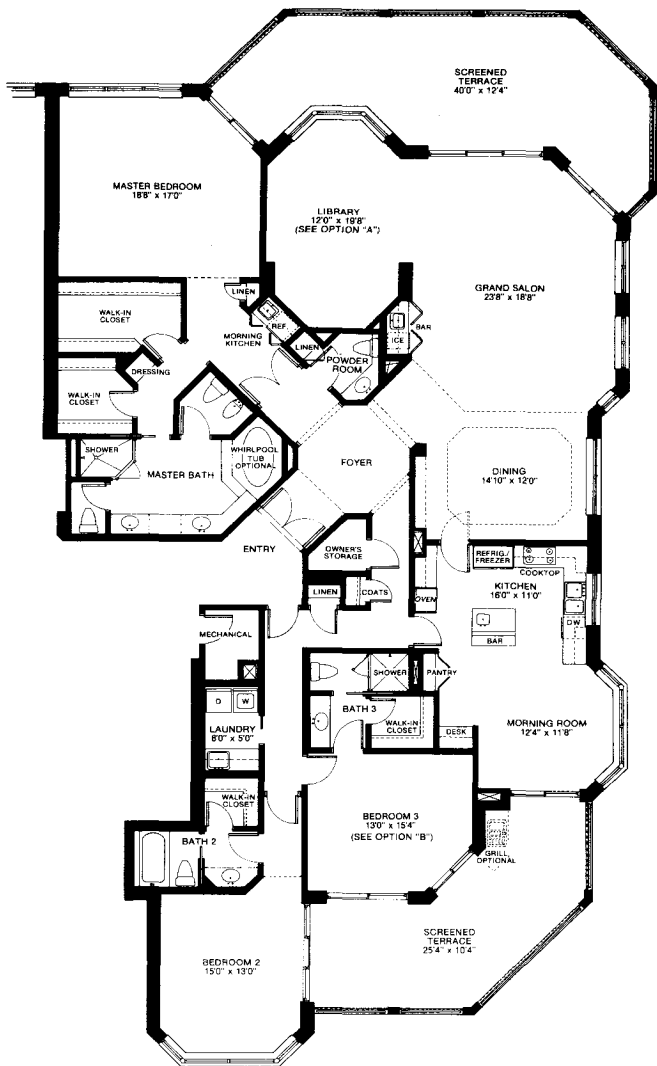

# Residence Plan A North

## PLAN A

**A/C Living Area** ..... 3274 Sq. Ft.  
**Terrace** ..... 761 Sq. Ft.  
**TOTAL** ..... 4035 Sq. Ft.

\*All dimensions and square footage totals are approximate and may vary slightly with the actual construction.