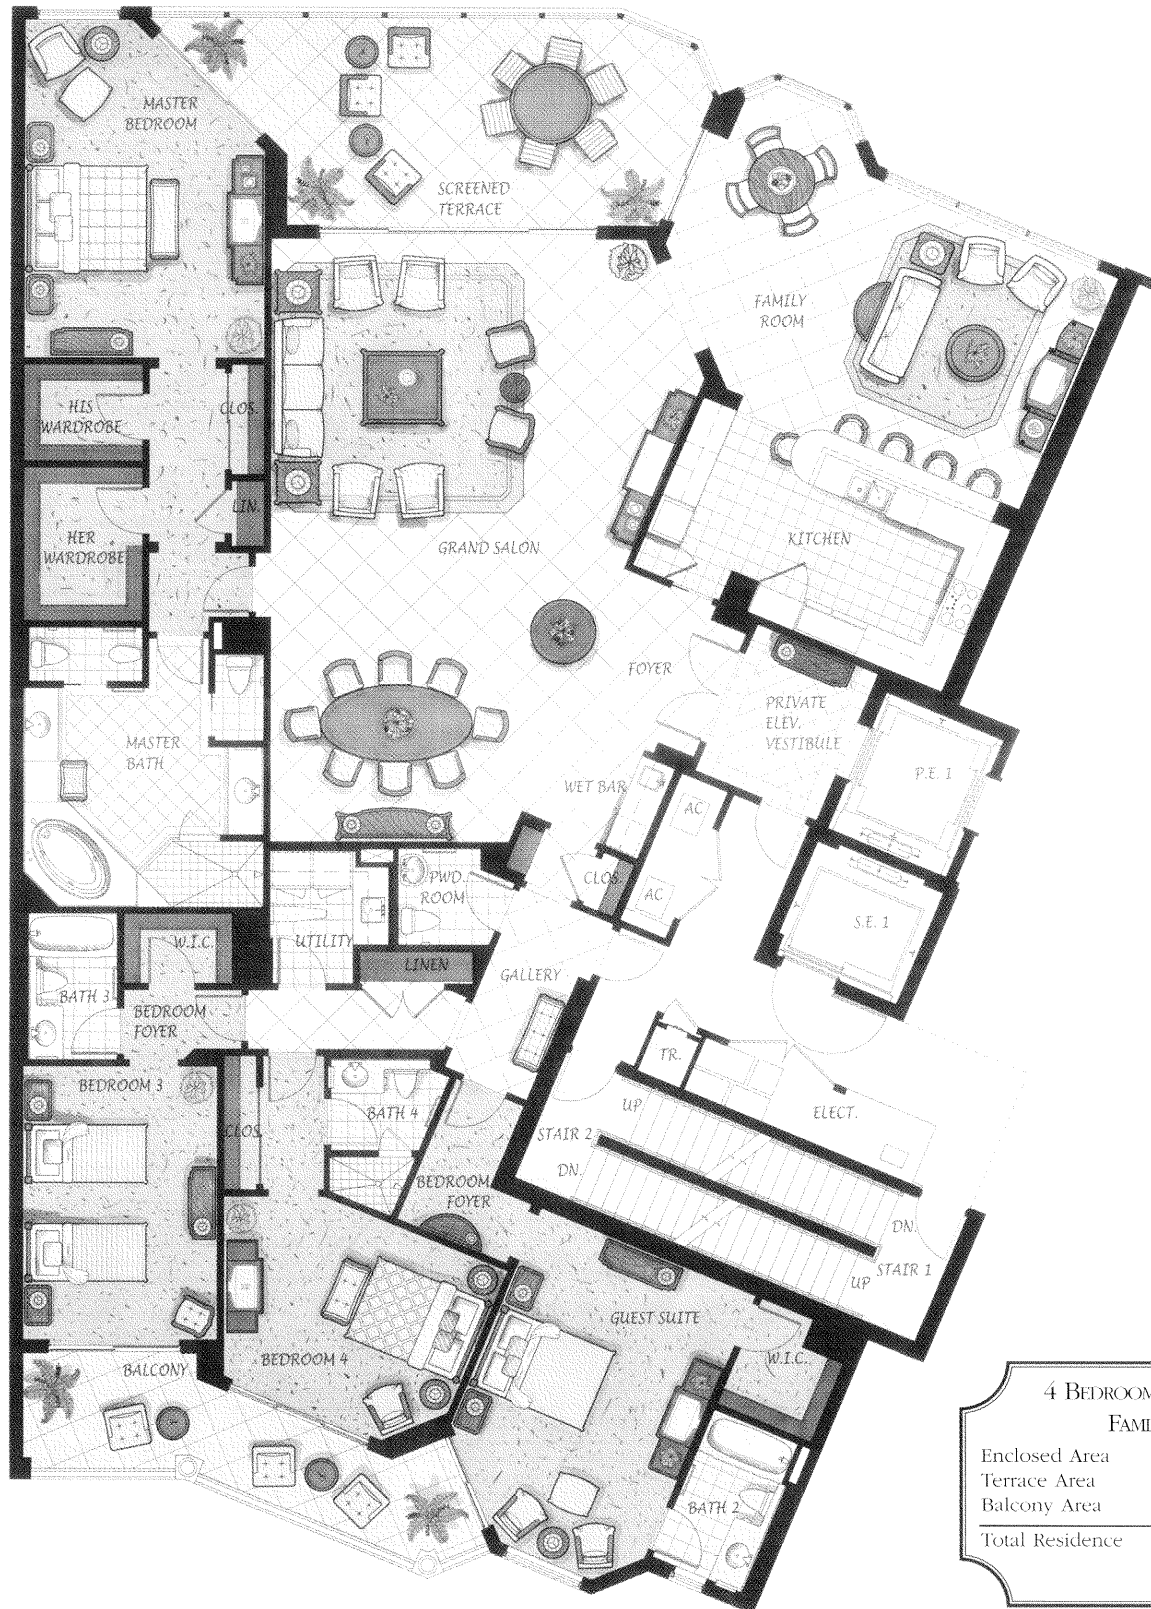

RESIDENCE 303 FLOORPLAN

4 BEDROOM / 4 1/2 BATH, FAMILY ROOM	
Enclosed Area	4,160 Sq. Ft.
Terrace Area	375 Sq. Ft.
Balcony Area	200 Sq. Ft.
Total Residence	4,735 Sq. Ft.

All dimensions are approximate and subject to change without notice.