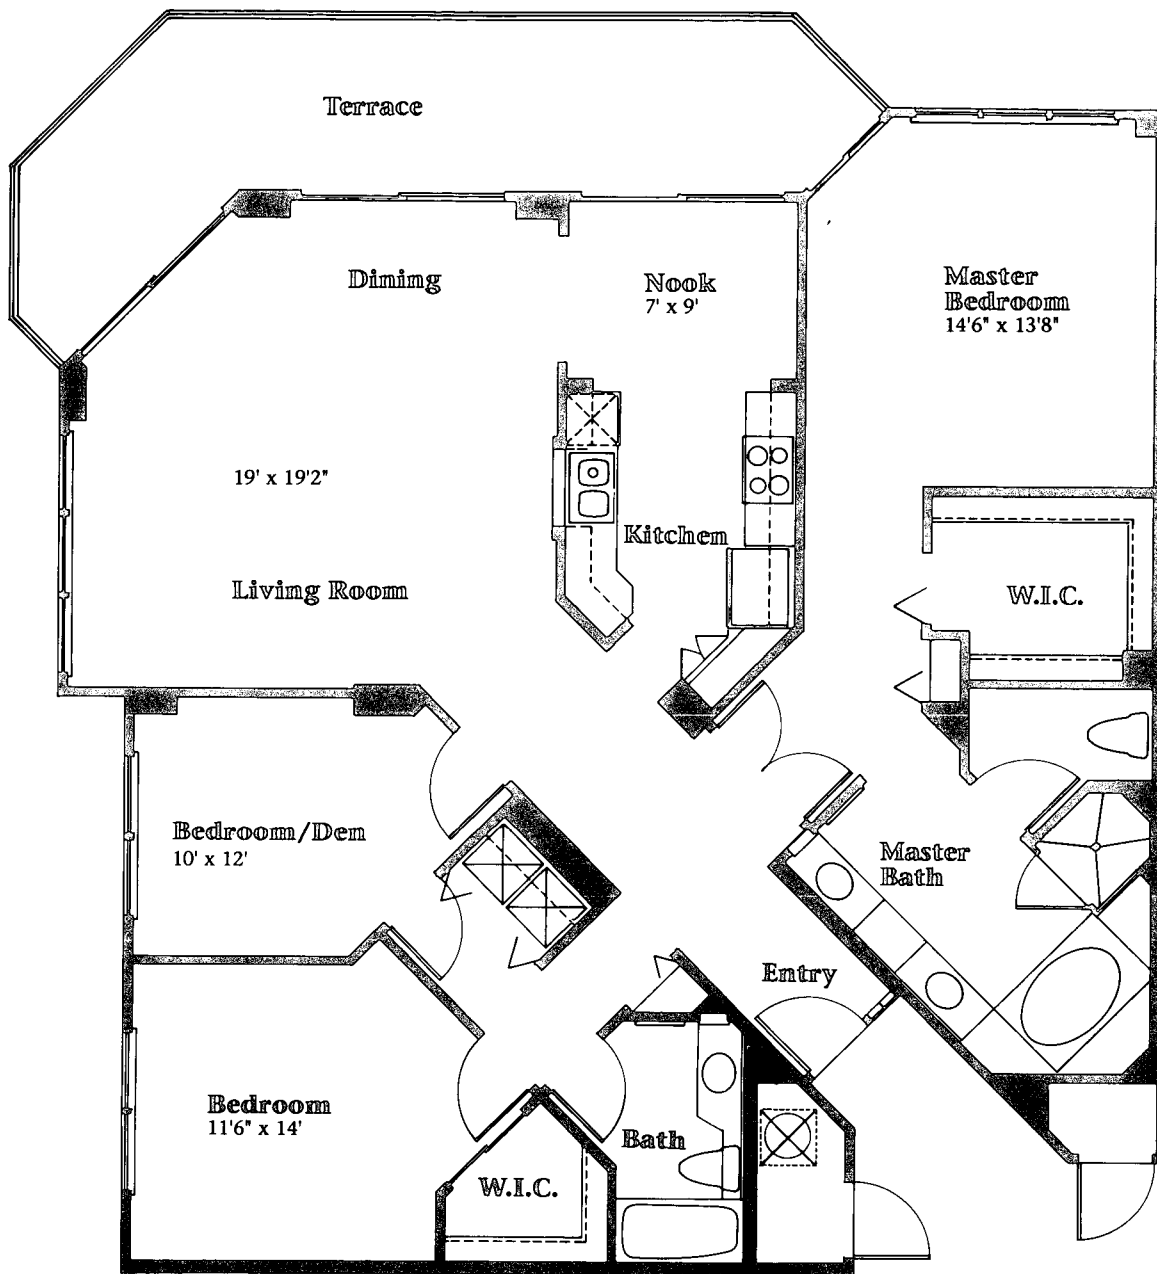

RESIDENCE 06

3 BEDROOM 2 BATH

Living area 1,649 sq. ft.

Terrace 253 sq. ft.

Total 1,902 sq. ft.

All dimensions are approximate. The developer reserves the right to change and alter all materials, specifications, features, dimensions, and designs without notice.

RESIDENCE 06

3 BEDROOM 2 BATH

Living area	1641 sq. ft.
Terrace	252 sq. ft.
Total	1893 sq. ft.

All dimensions are approximate. The developer reserves the right to change and alter all materials, specifications, features, dimensions, and designs without notice.