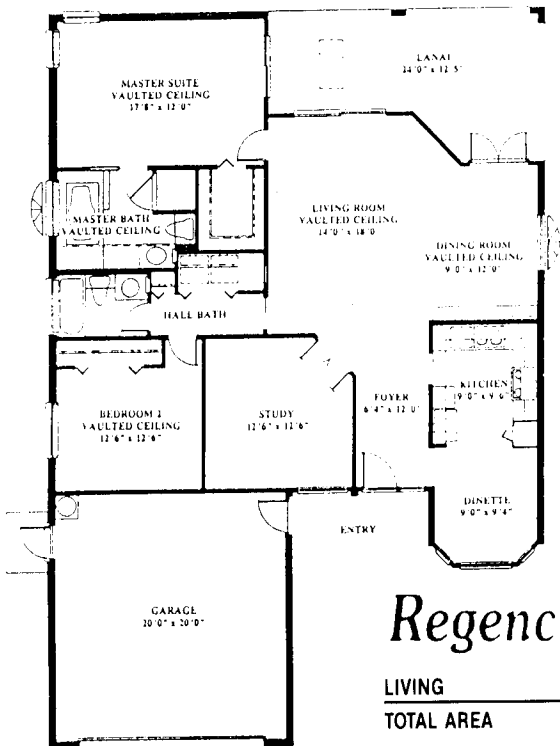

Regency II

ST  
 LIVING  
 GARAGE  
 ENTRY  
 TOTAL

## Regency II

LIVING	1,514
TOTAL AREA	2,247