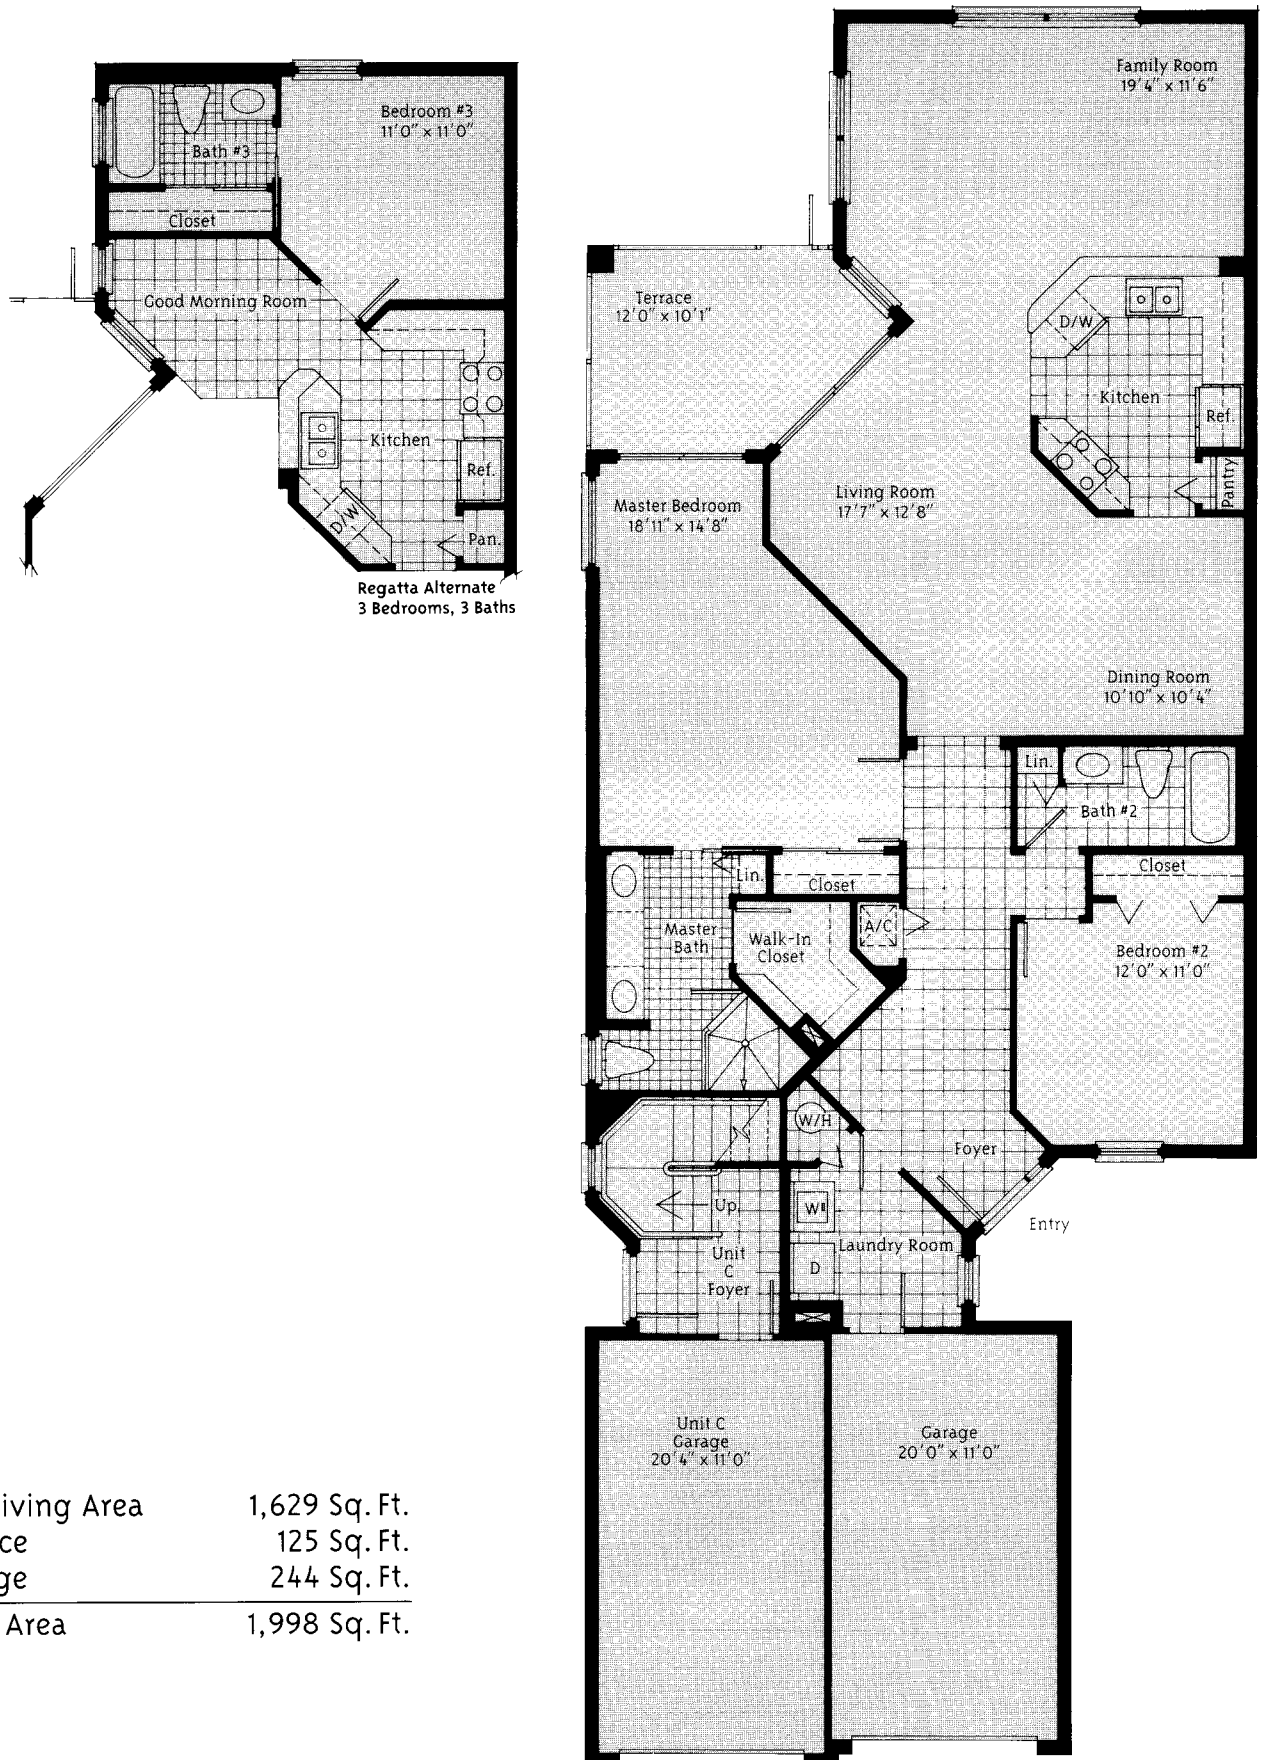

Regatta at Whisper Trace

2 Bedrooms, 2 Baths, Family Room

Regatta Alternate
3 Bedrooms, 3 Baths

A/C Living Area	1,629 Sq. Ft.
Terrace	125 Sq. Ft.
Garage	244 Sq. Ft.
Total Area	1,998 Sq. Ft.

All dimensions are approximate and are subject to change.