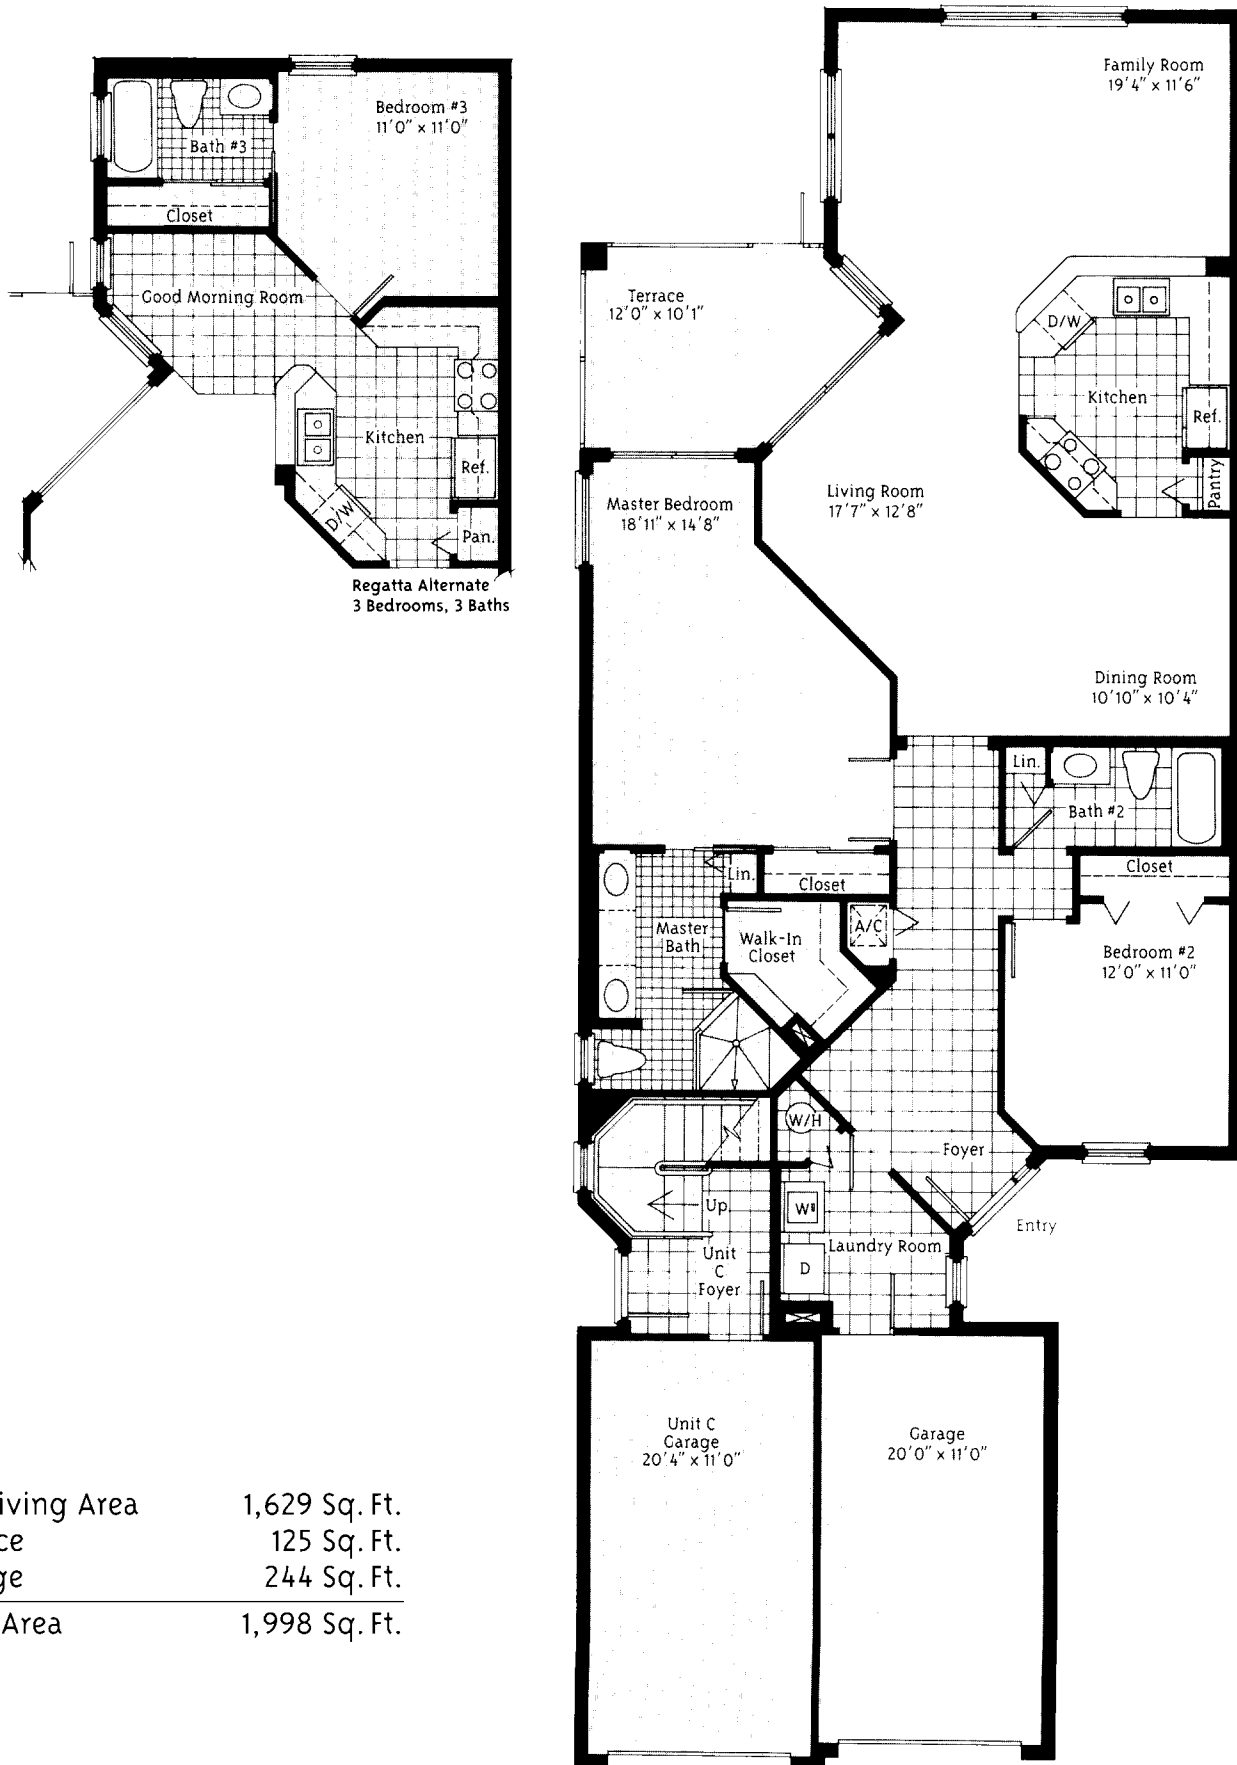

Regatta at Whisper Trace

2 Bedrooms, 2 Baths, Family Room

A/C Living Area	1,629 Sq. Ft.
Terrace	125 Sq. Ft.
Garage	244 Sq. Ft.
Total Area	1,998 Sq. Ft.

All dimensions are approximate and are subject to change.