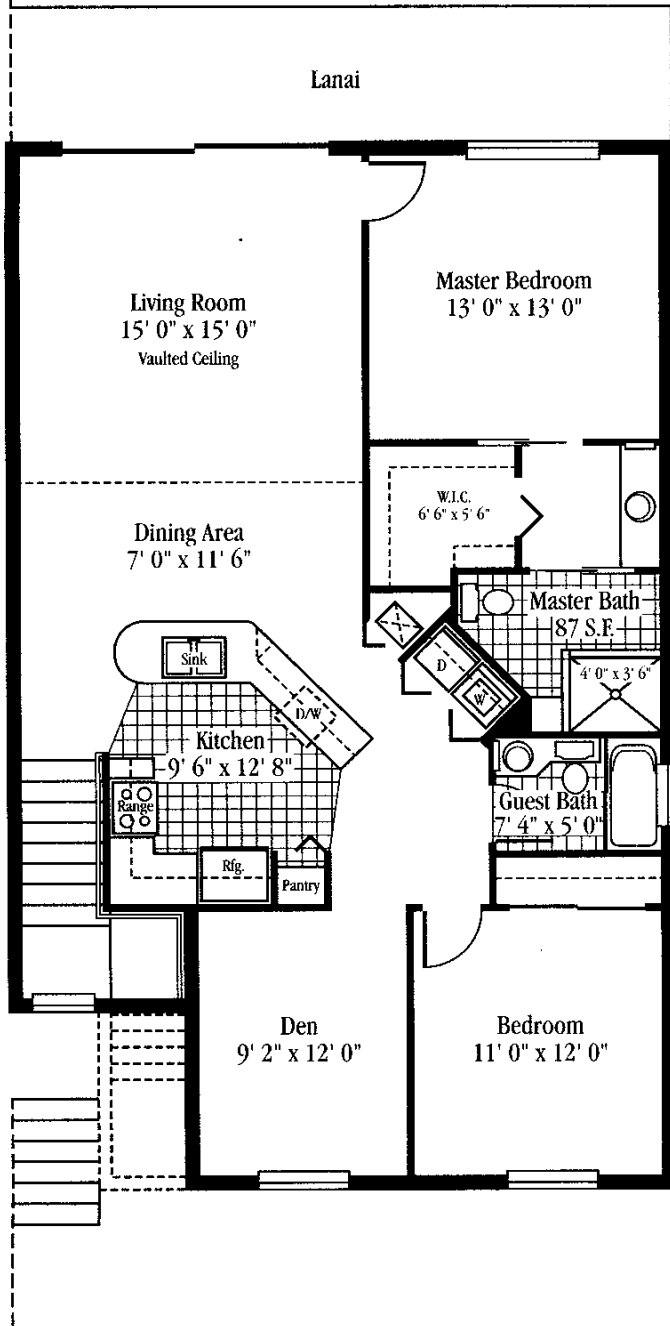

Partridge Pointe

AT BERKSHIRE LAKES

UPPER UNIT

TWO BEDROOM/DEN, TWO BATH

A/C Living.....	1,320 Sq. Ft.
Garage/Storage.....	254 Sq. Ft.
Entry/Lanai.....	193 Sq. Ft.
Total	1,767 Sq. Ft.

All dimensions are approximate and subject to change without notice.