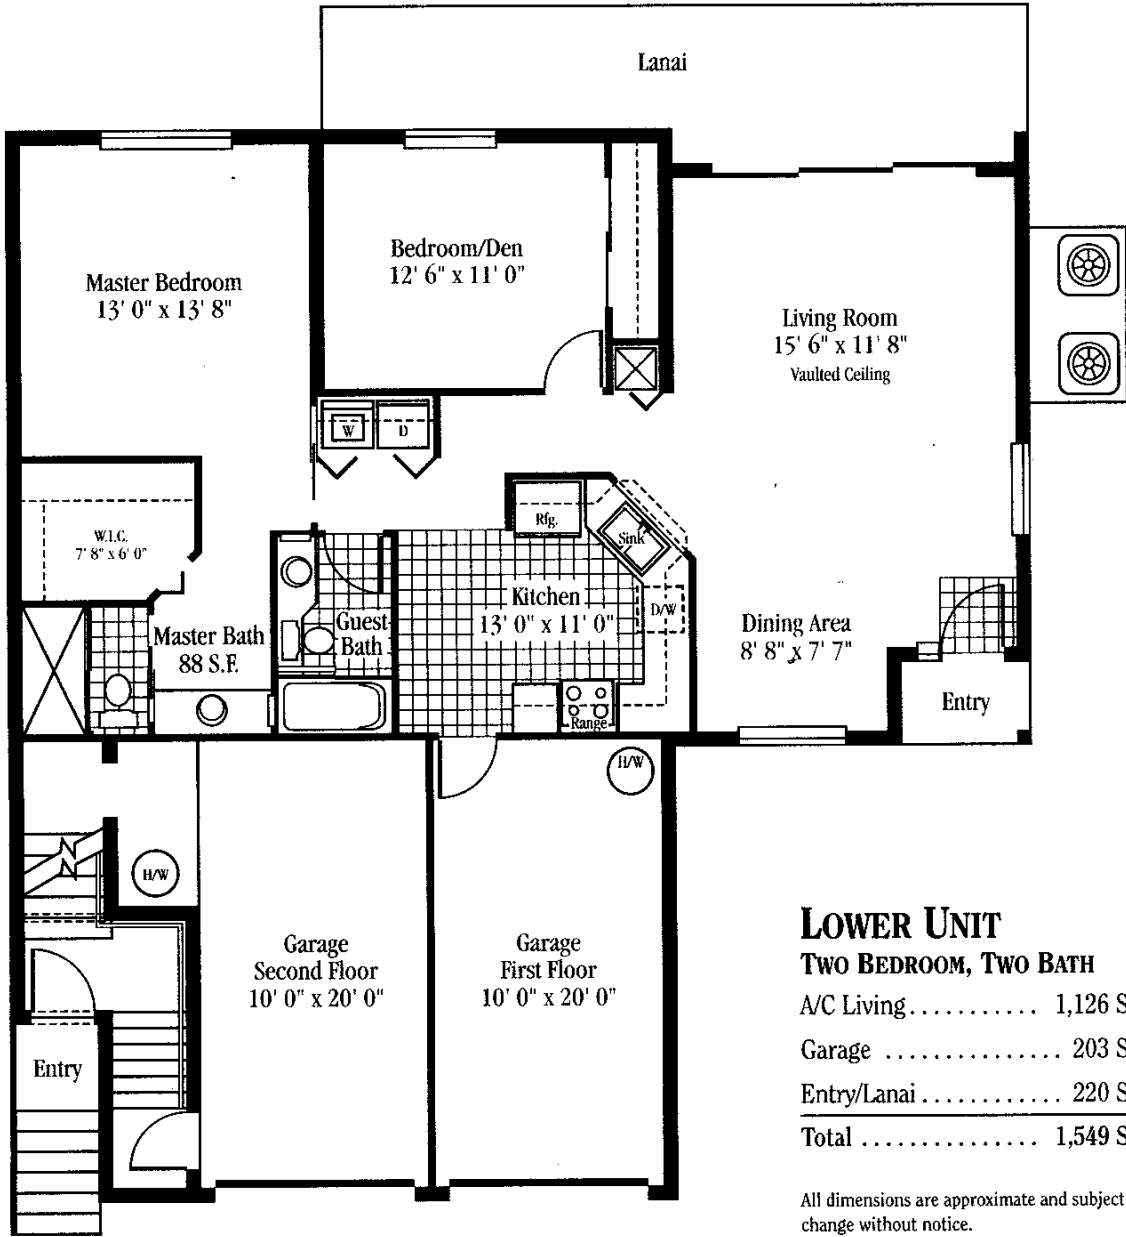

# Partridge Pointe

AT BERKSHIRE LAKES

**LOWER UNIT**  
**TWO BEDROOM, TWO BATH**

A/C Living.....	1,126 Sq. Ft.
Garage .....	203 Sq. Ft.
Entry/Lanai .....	220 Sq. Ft.
<b>Total .....</b>	<b>1,549 Sq. Ft.</b>

All dimensions are approximate and subject to change without notice.