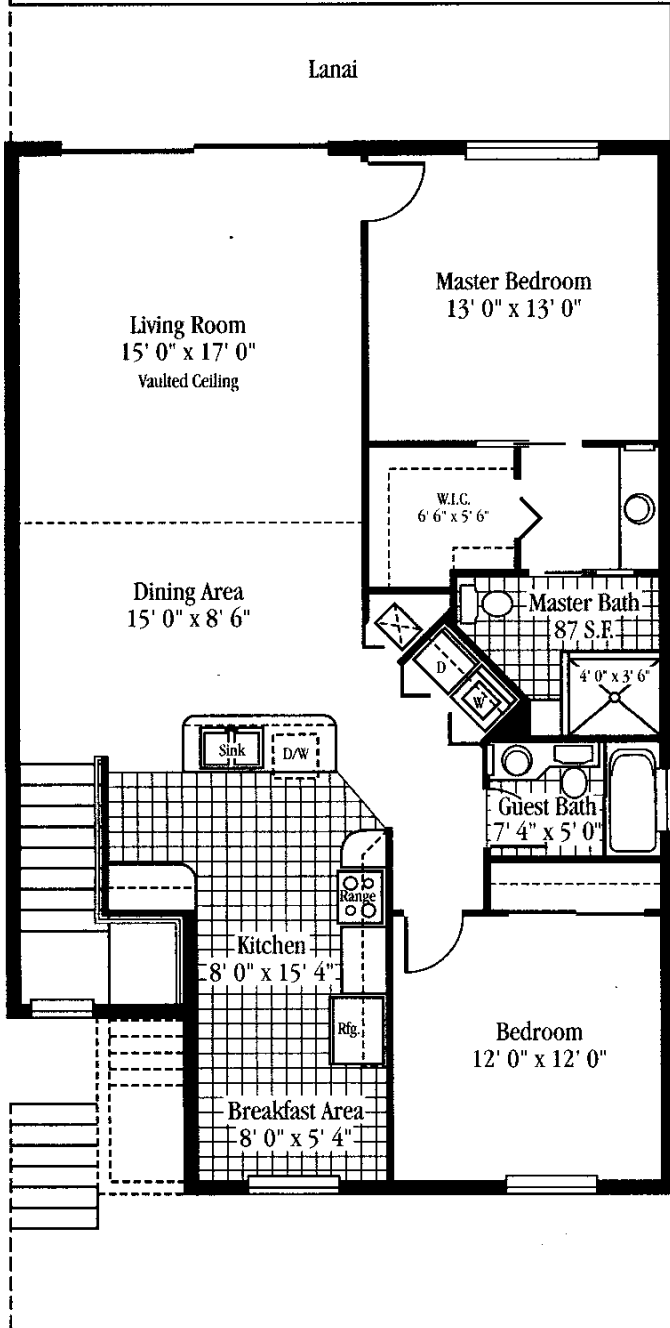

Partridge Pointe

AT BERKSHIRE LAKES

UPPER UNIT (OPTION)

TWO BEDROOM, TWO BATH

A/C Living.....	1,320 Sq. Ft.
Garage/Storage.....	254 Sq. Ft.
Entry/Lanai.....	193 Sq. Ft.
Total	1,767 Sq. Ft.

All dimensions are approximate and subject to change without notice.