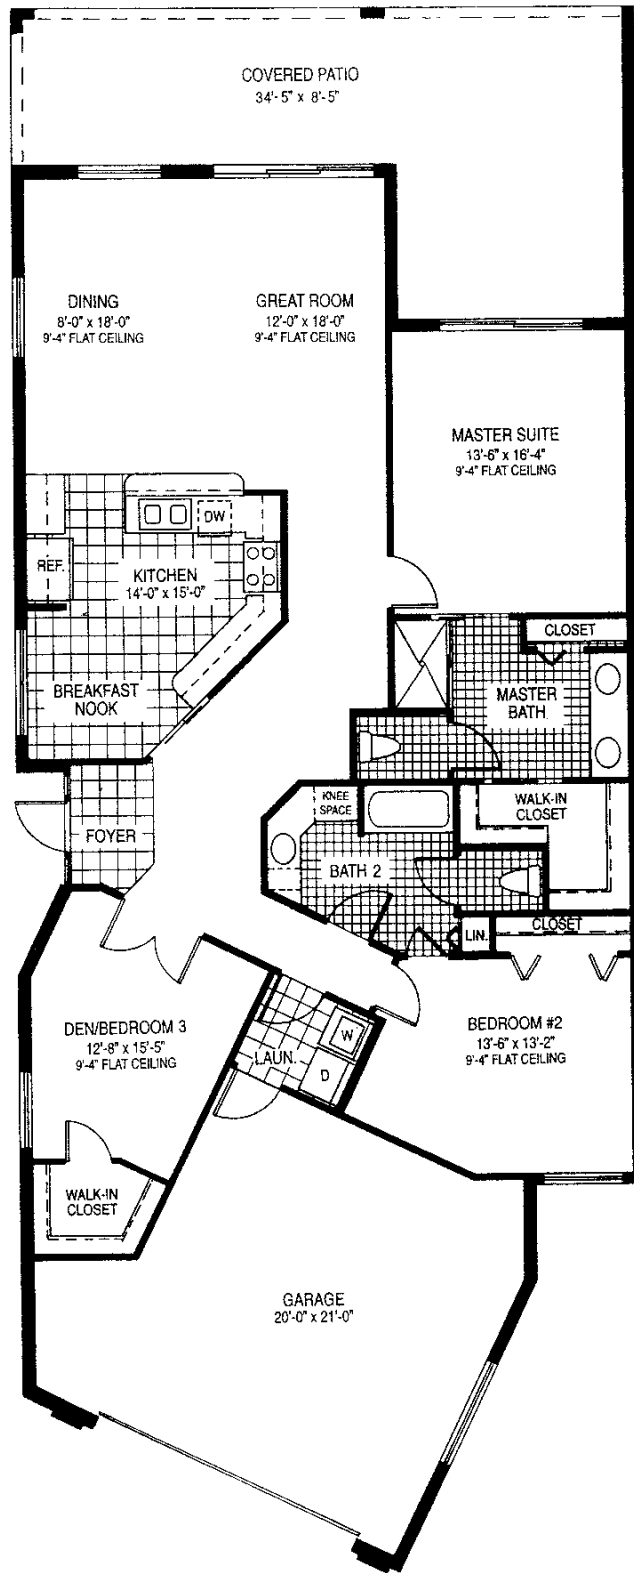

PARKWOOD

3 Bedroom, 2 Bath, 2 Car Garage

Living	1814
Lanai.....	411
Garage	493
Entry	22
Total	2740 sq. ft.

Come visit a professional today!
 Welcome center open daily 9 am - 5:30 pm and Sunday 11 am - 5:30 pm
941-263-1004