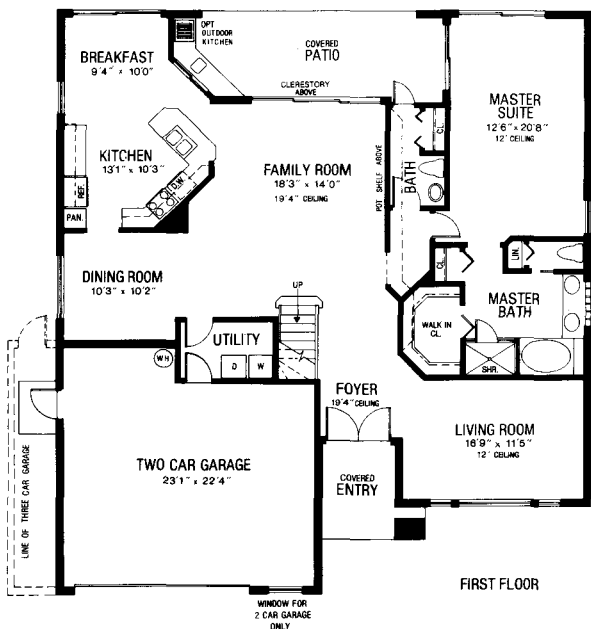

PROVIDENCE I

4-Bedrooms, 2½-Bathrooms, Family Room,
Dining Room, 2-Car Garage

Artist Concept

Elevation B

Air Conditioned Living Area 2320
Total Square Footage 3180