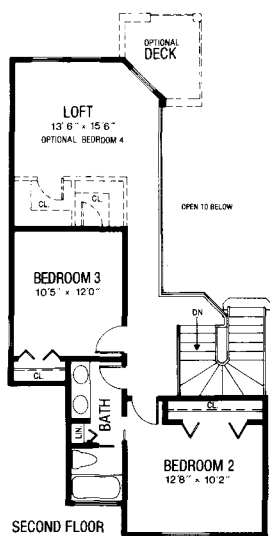

PROVIDENCE I

4-Bedrooms, 2½-Bathrooms, Family Room,
Dining Room, 2-Car Garage

Artist Concept

Elevation B

Air Conditioned Living Area 2320
Total Square Footage 3180