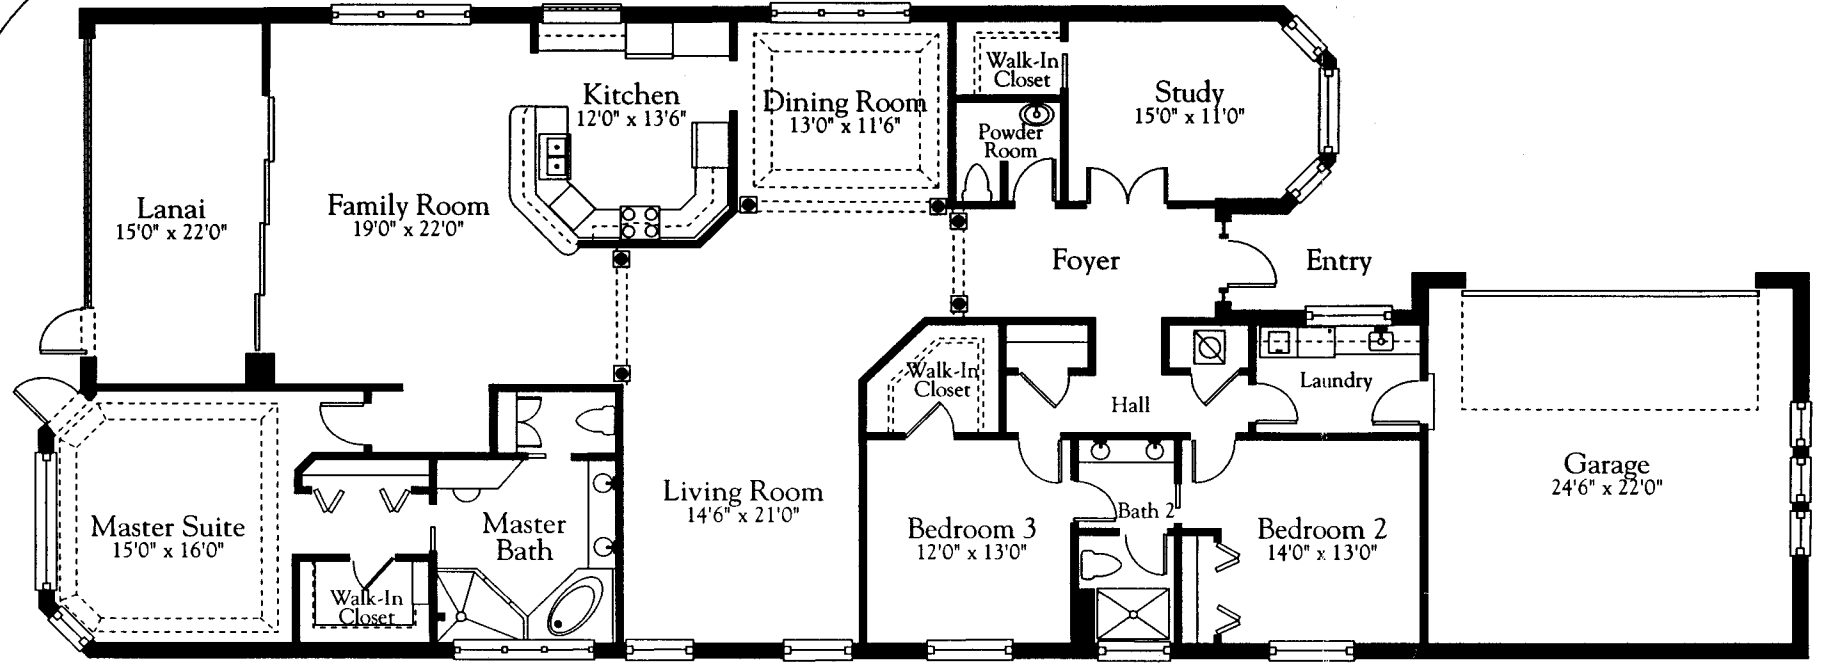

7 at Pelican marsh

Portofino Floor Plan "B"

Interior	2,826 Square Feet
Lanai 1	242 Square Feet
Garage	534 Square Feet
Total Area	3,602 Square Feet

All dimensions, features and specifications are approximate and subject to change without notice.