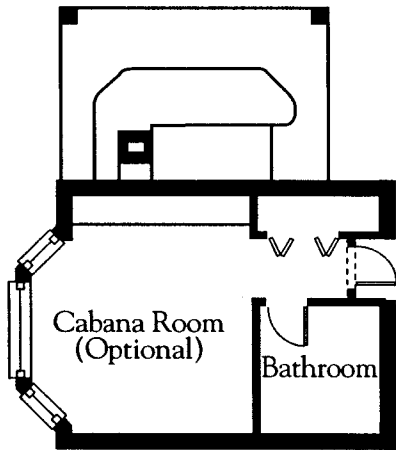

7 at Pelican marsh

Portofino Floor Plan "B"

Interior	2,826 Square Feet
Lanai 1	242 Square Feet
Garage	534 Square Feet
Total Area	3,602 Square Feet

All dimensions, features and specifications are approximate and subject to change without notice.