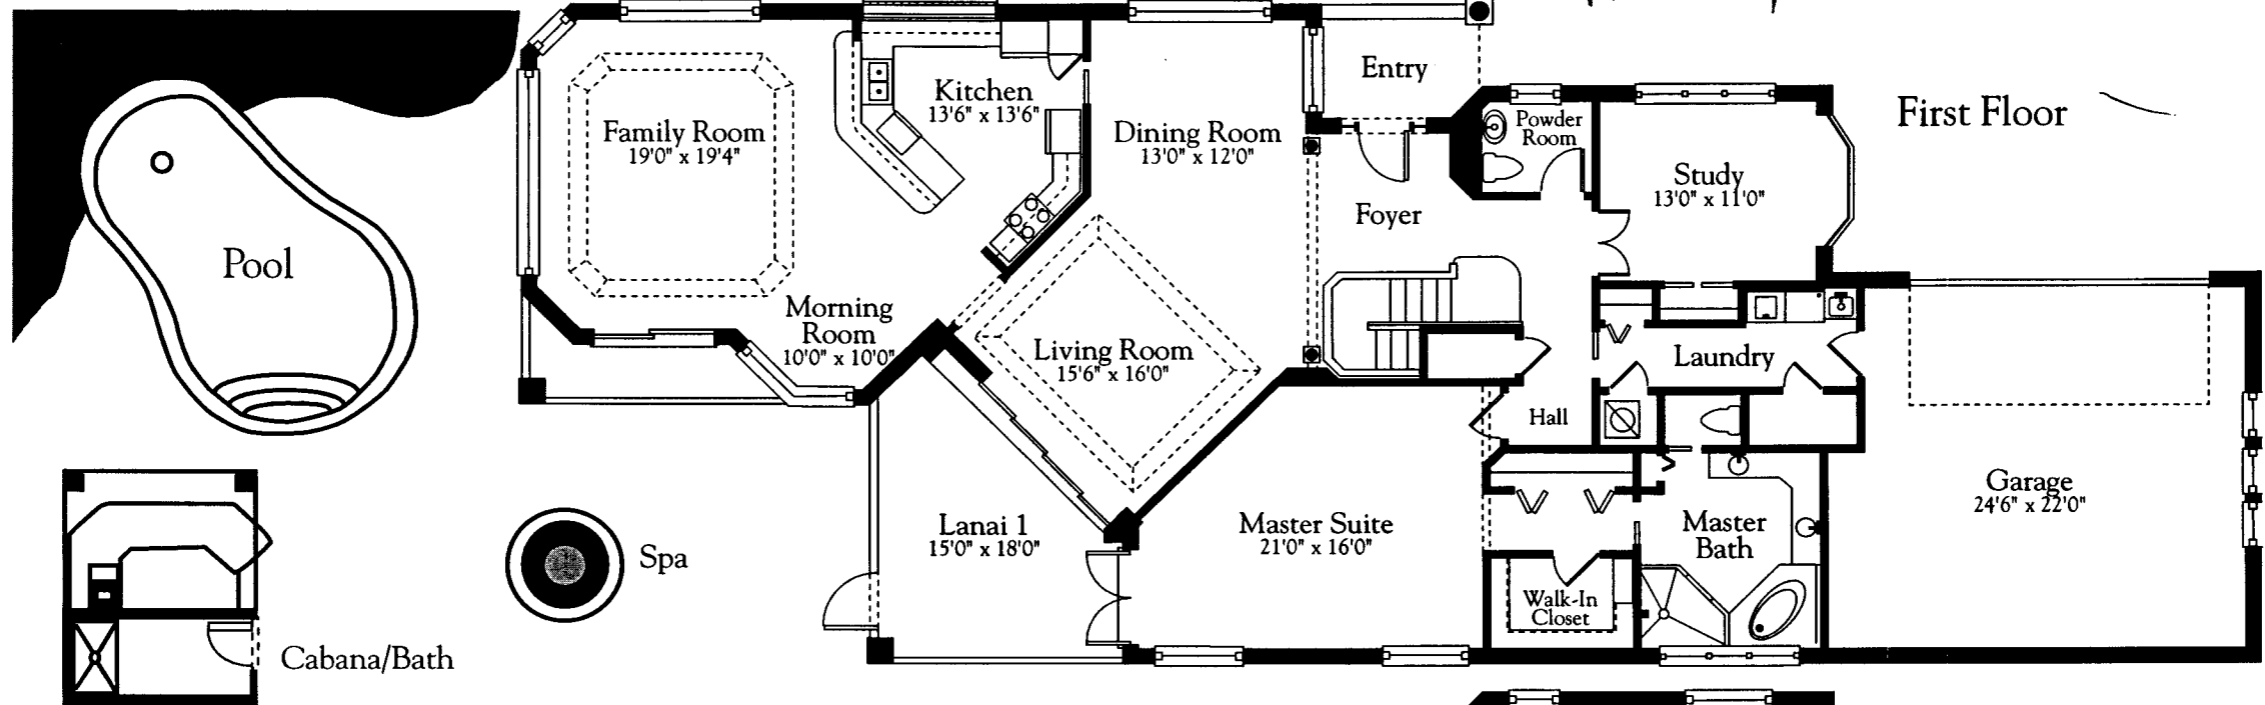

Portofino at Pelican Marsh

Portofino Floor Plan "A"

First Floor Int.	2,291 Square Feet
Second Floor Int.	694 Square Feet
Total Living Area	2,985 Square Feet
Lanai 1	222 Square Feet
Lanai 2	107 Square Feet
Garage	576 Square Feet
Total Area	3,890 Square Feet