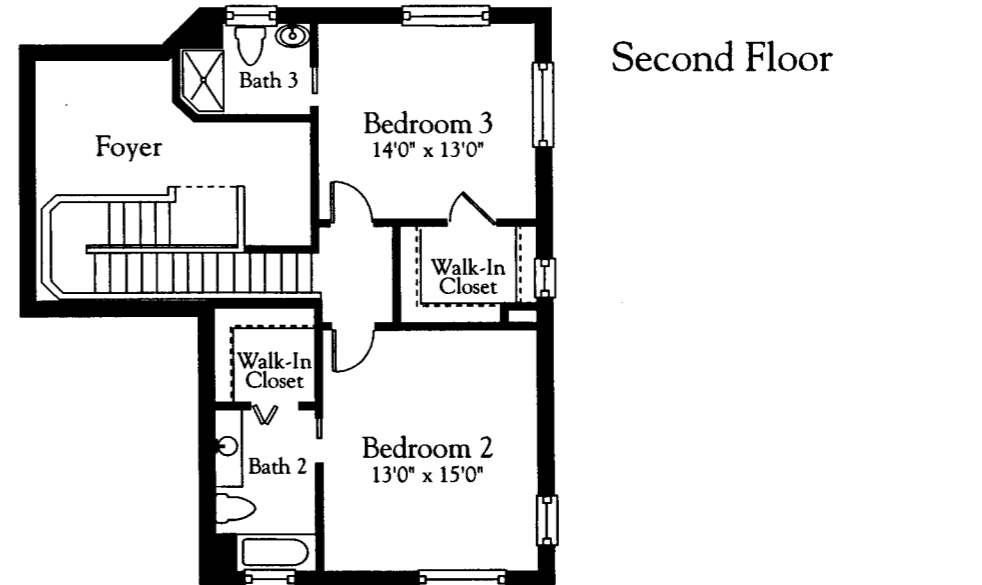

Portofino at Pelican Marsh

Portofino Floor Plan "A"

First Floor Int.	2,291 Square Feet
Second Floor Int.	694 Square Feet
Total Living Area	2,985 Square Feet
Lanai 1	222 Square Feet
Lanai 2	107 Square Feet
Garage	576 Square Feet
Total Area	3,890 Square Feet