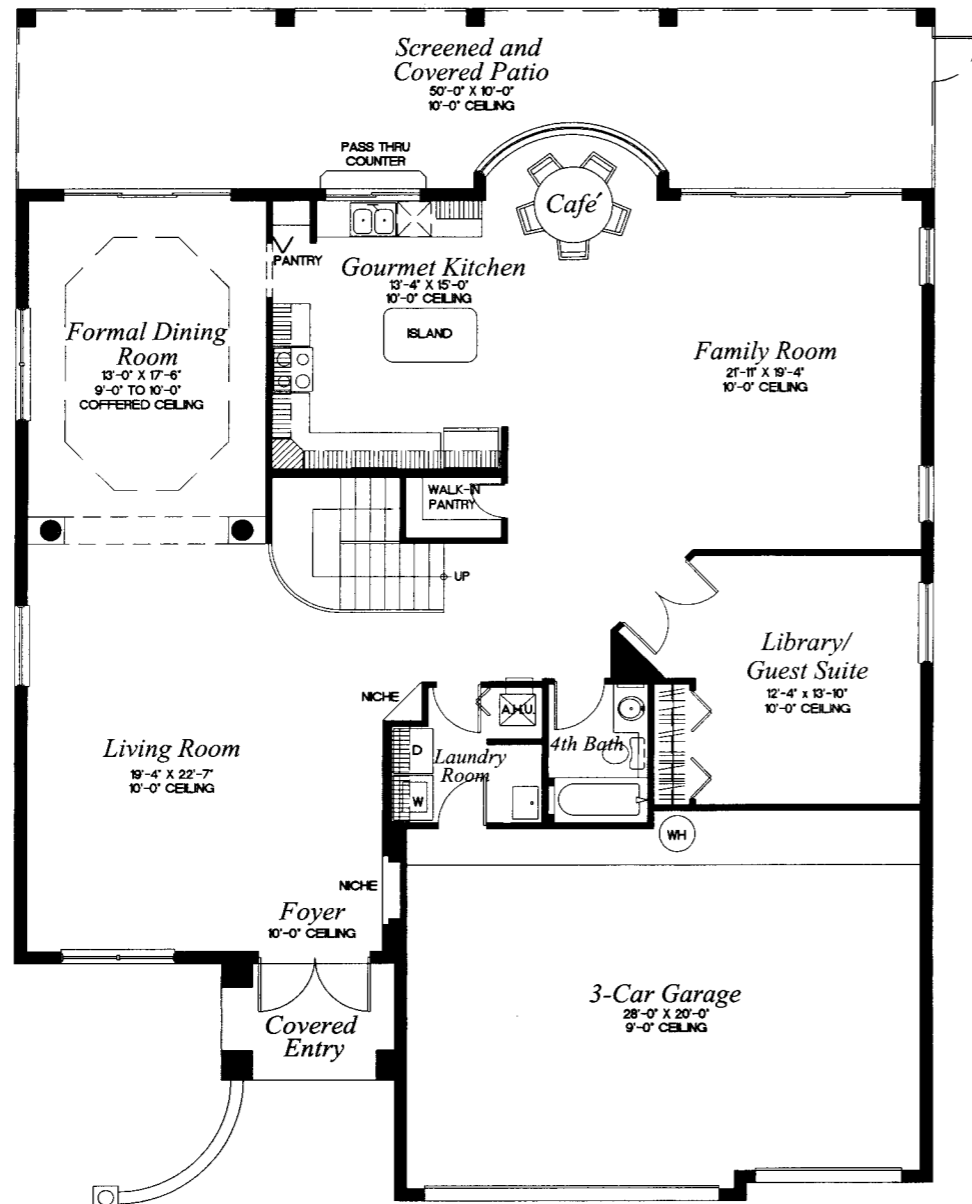

PINK DIAMOND/78

The Diamond Collection

5 Bedrooms, 4 Baths

Family Room, Café

Screened Covered Patio

3-Car Garage

4,083 a/c sq. ft.

5,689 total sq. ft.

FIRST FLOOR

SECOND FLOOR