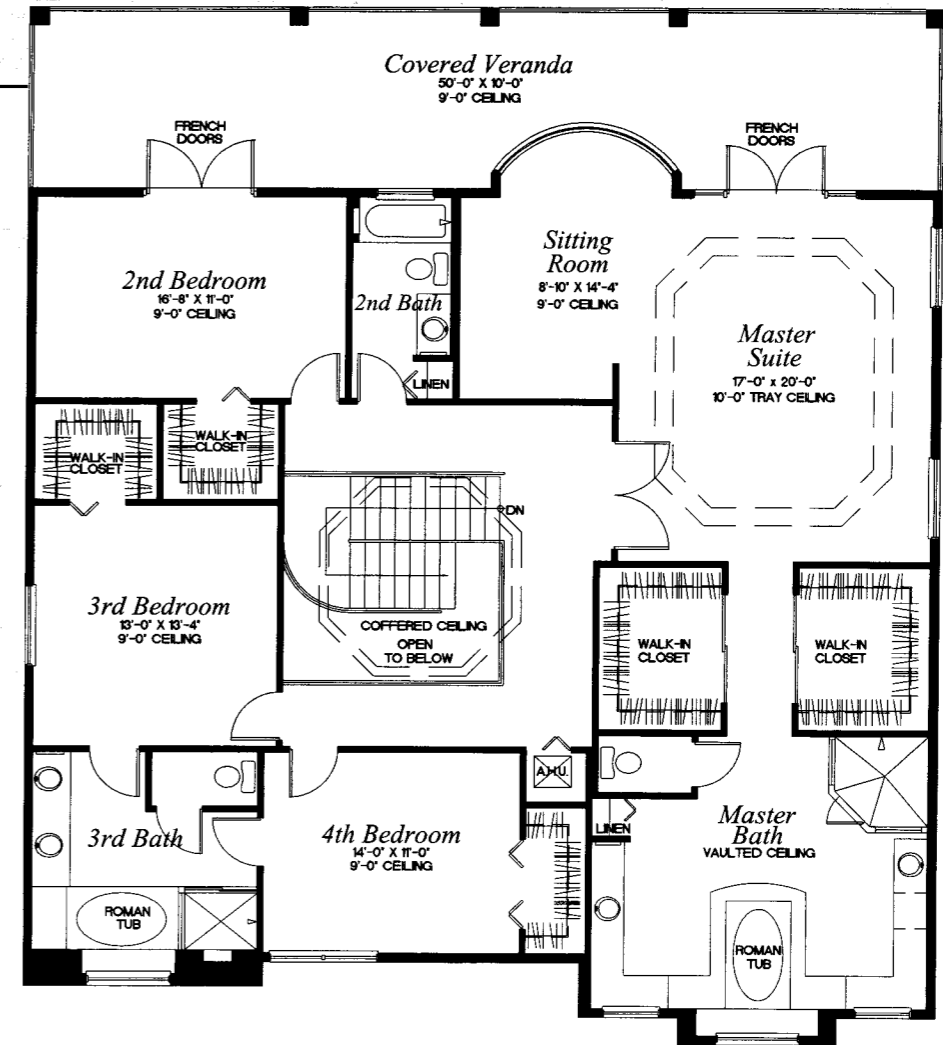

PINK DIAMOND/78

The Diamond Collection

5 Bedrooms, 4 Baths

Family Room, Café

Screened Covered Patio

3-Car Garage

4,083 a/c sq. ft.

5,689 total sq. ft.

FIRST FLOOR

SECOND FLOOR