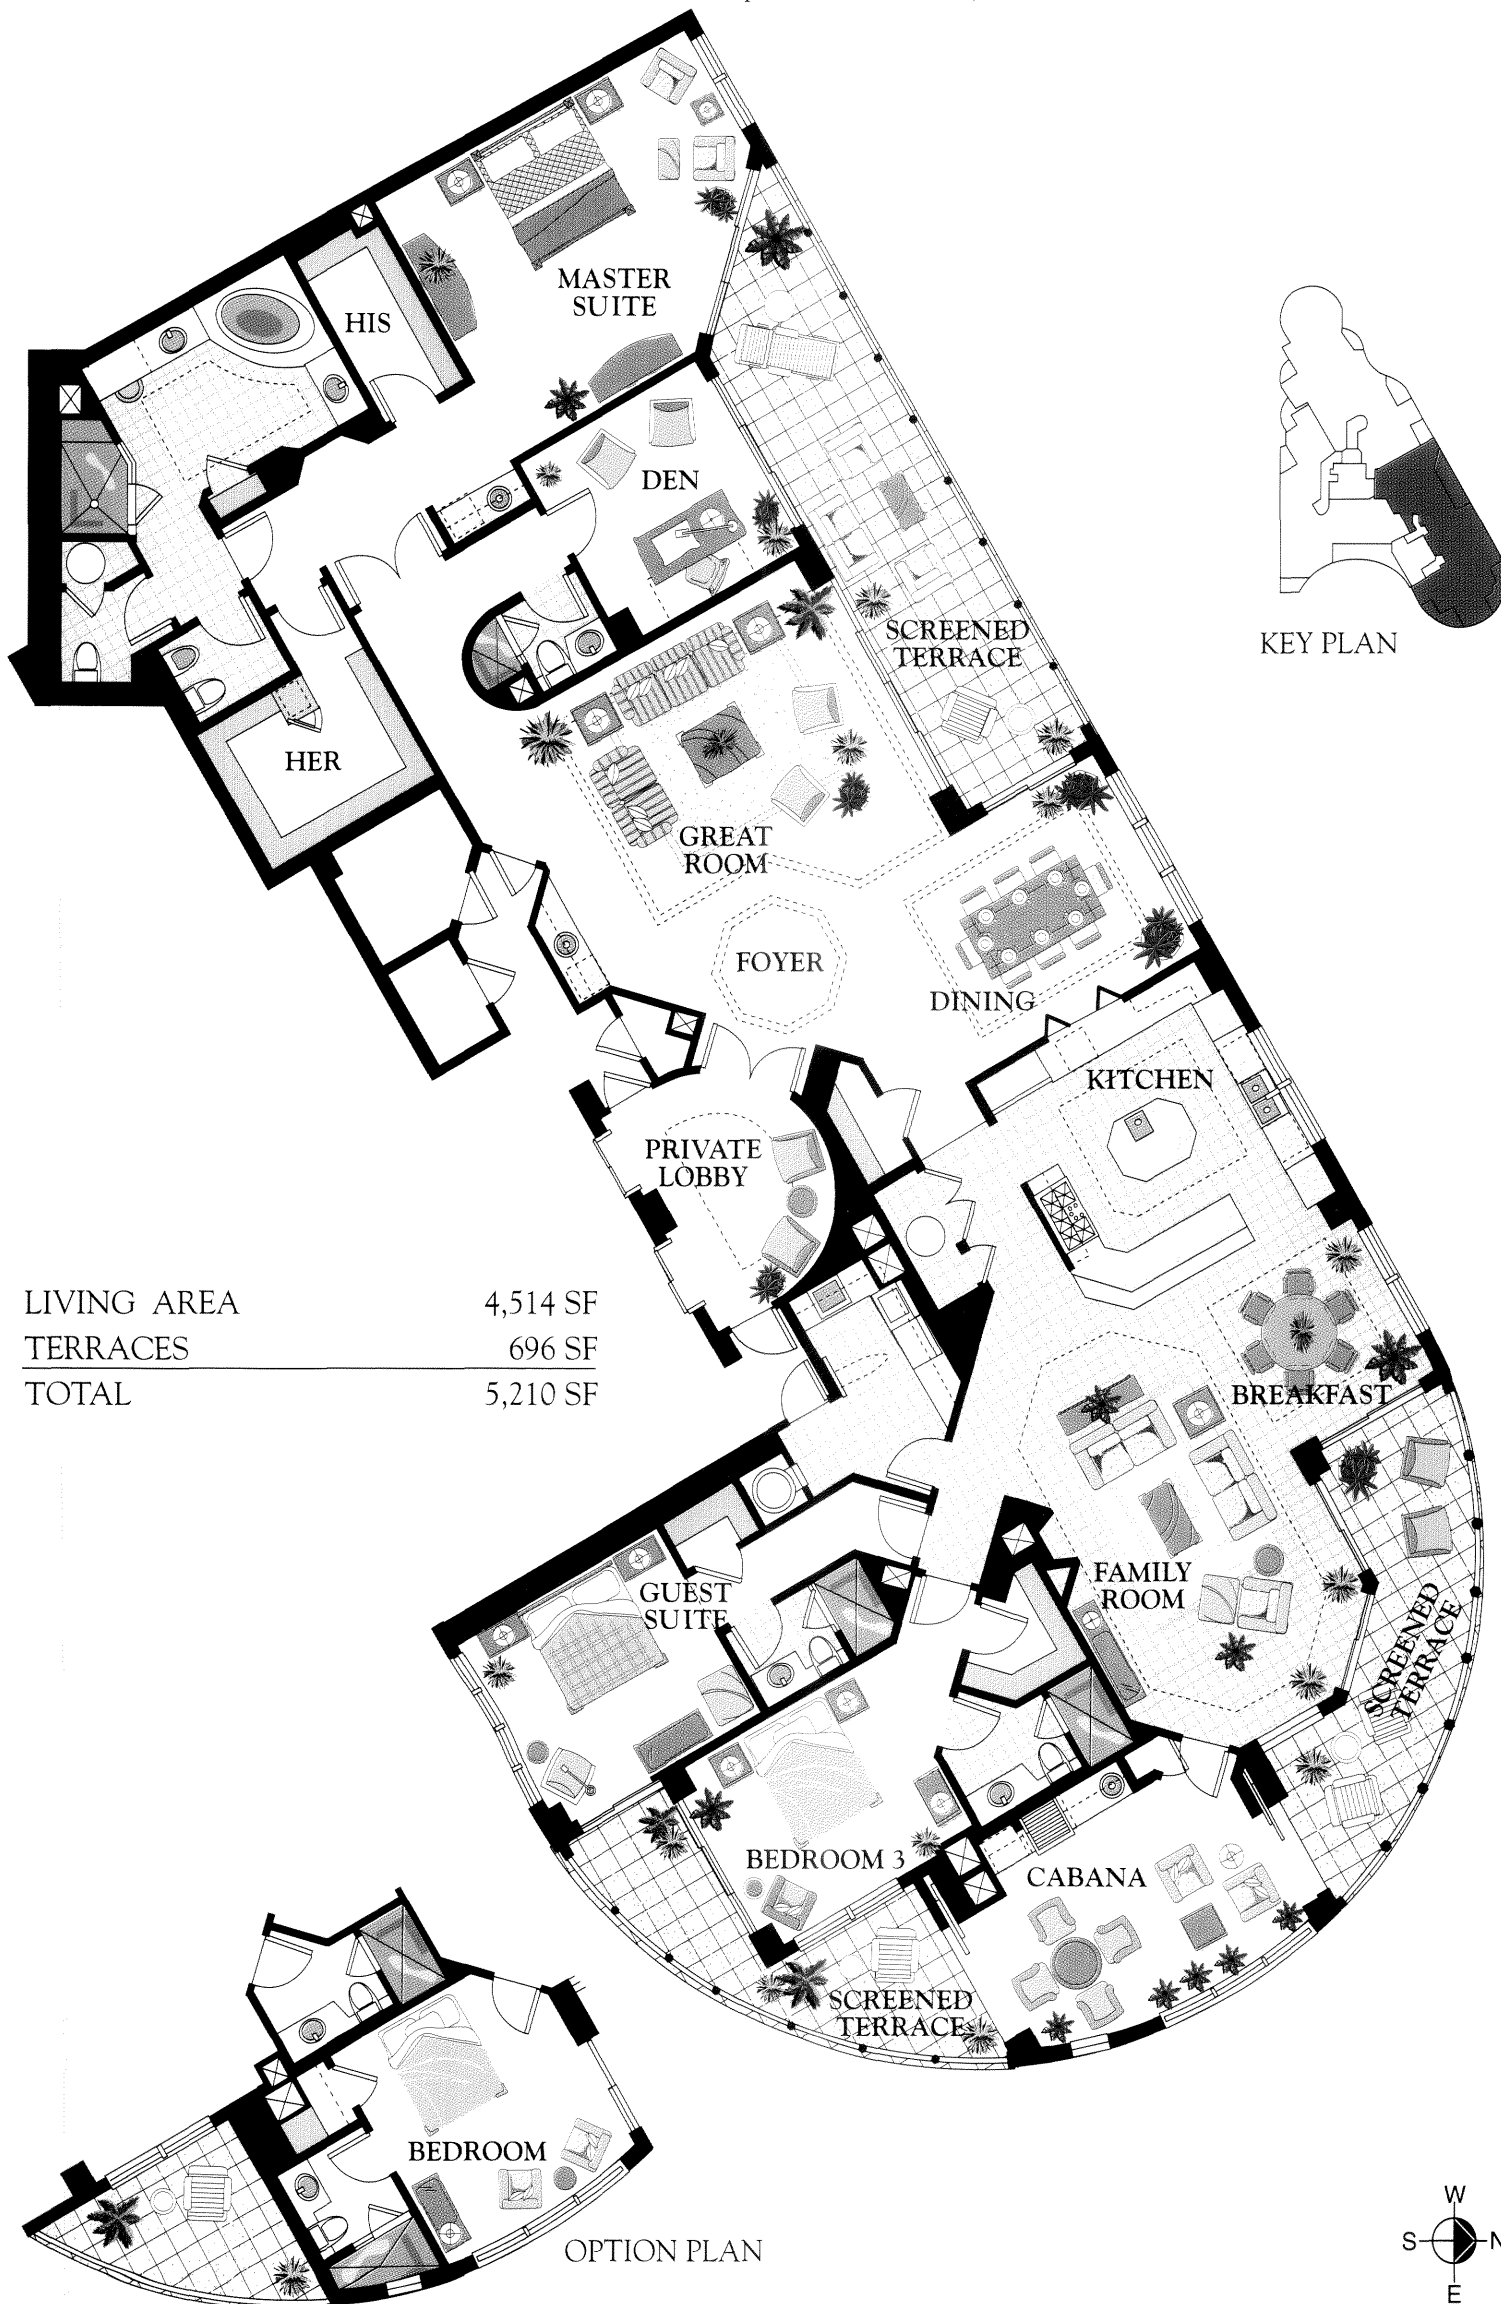

A r i a

PENTHOUSE THREE

Three Bedrooms, Four Baths, Family Room, Great Room, Den and Cabana Room. Optional 4th Bedroom, 4th Bath.

LIVING AREA	4,514 SF
TERRACES	696 SF
TOTAL	5,210 SF