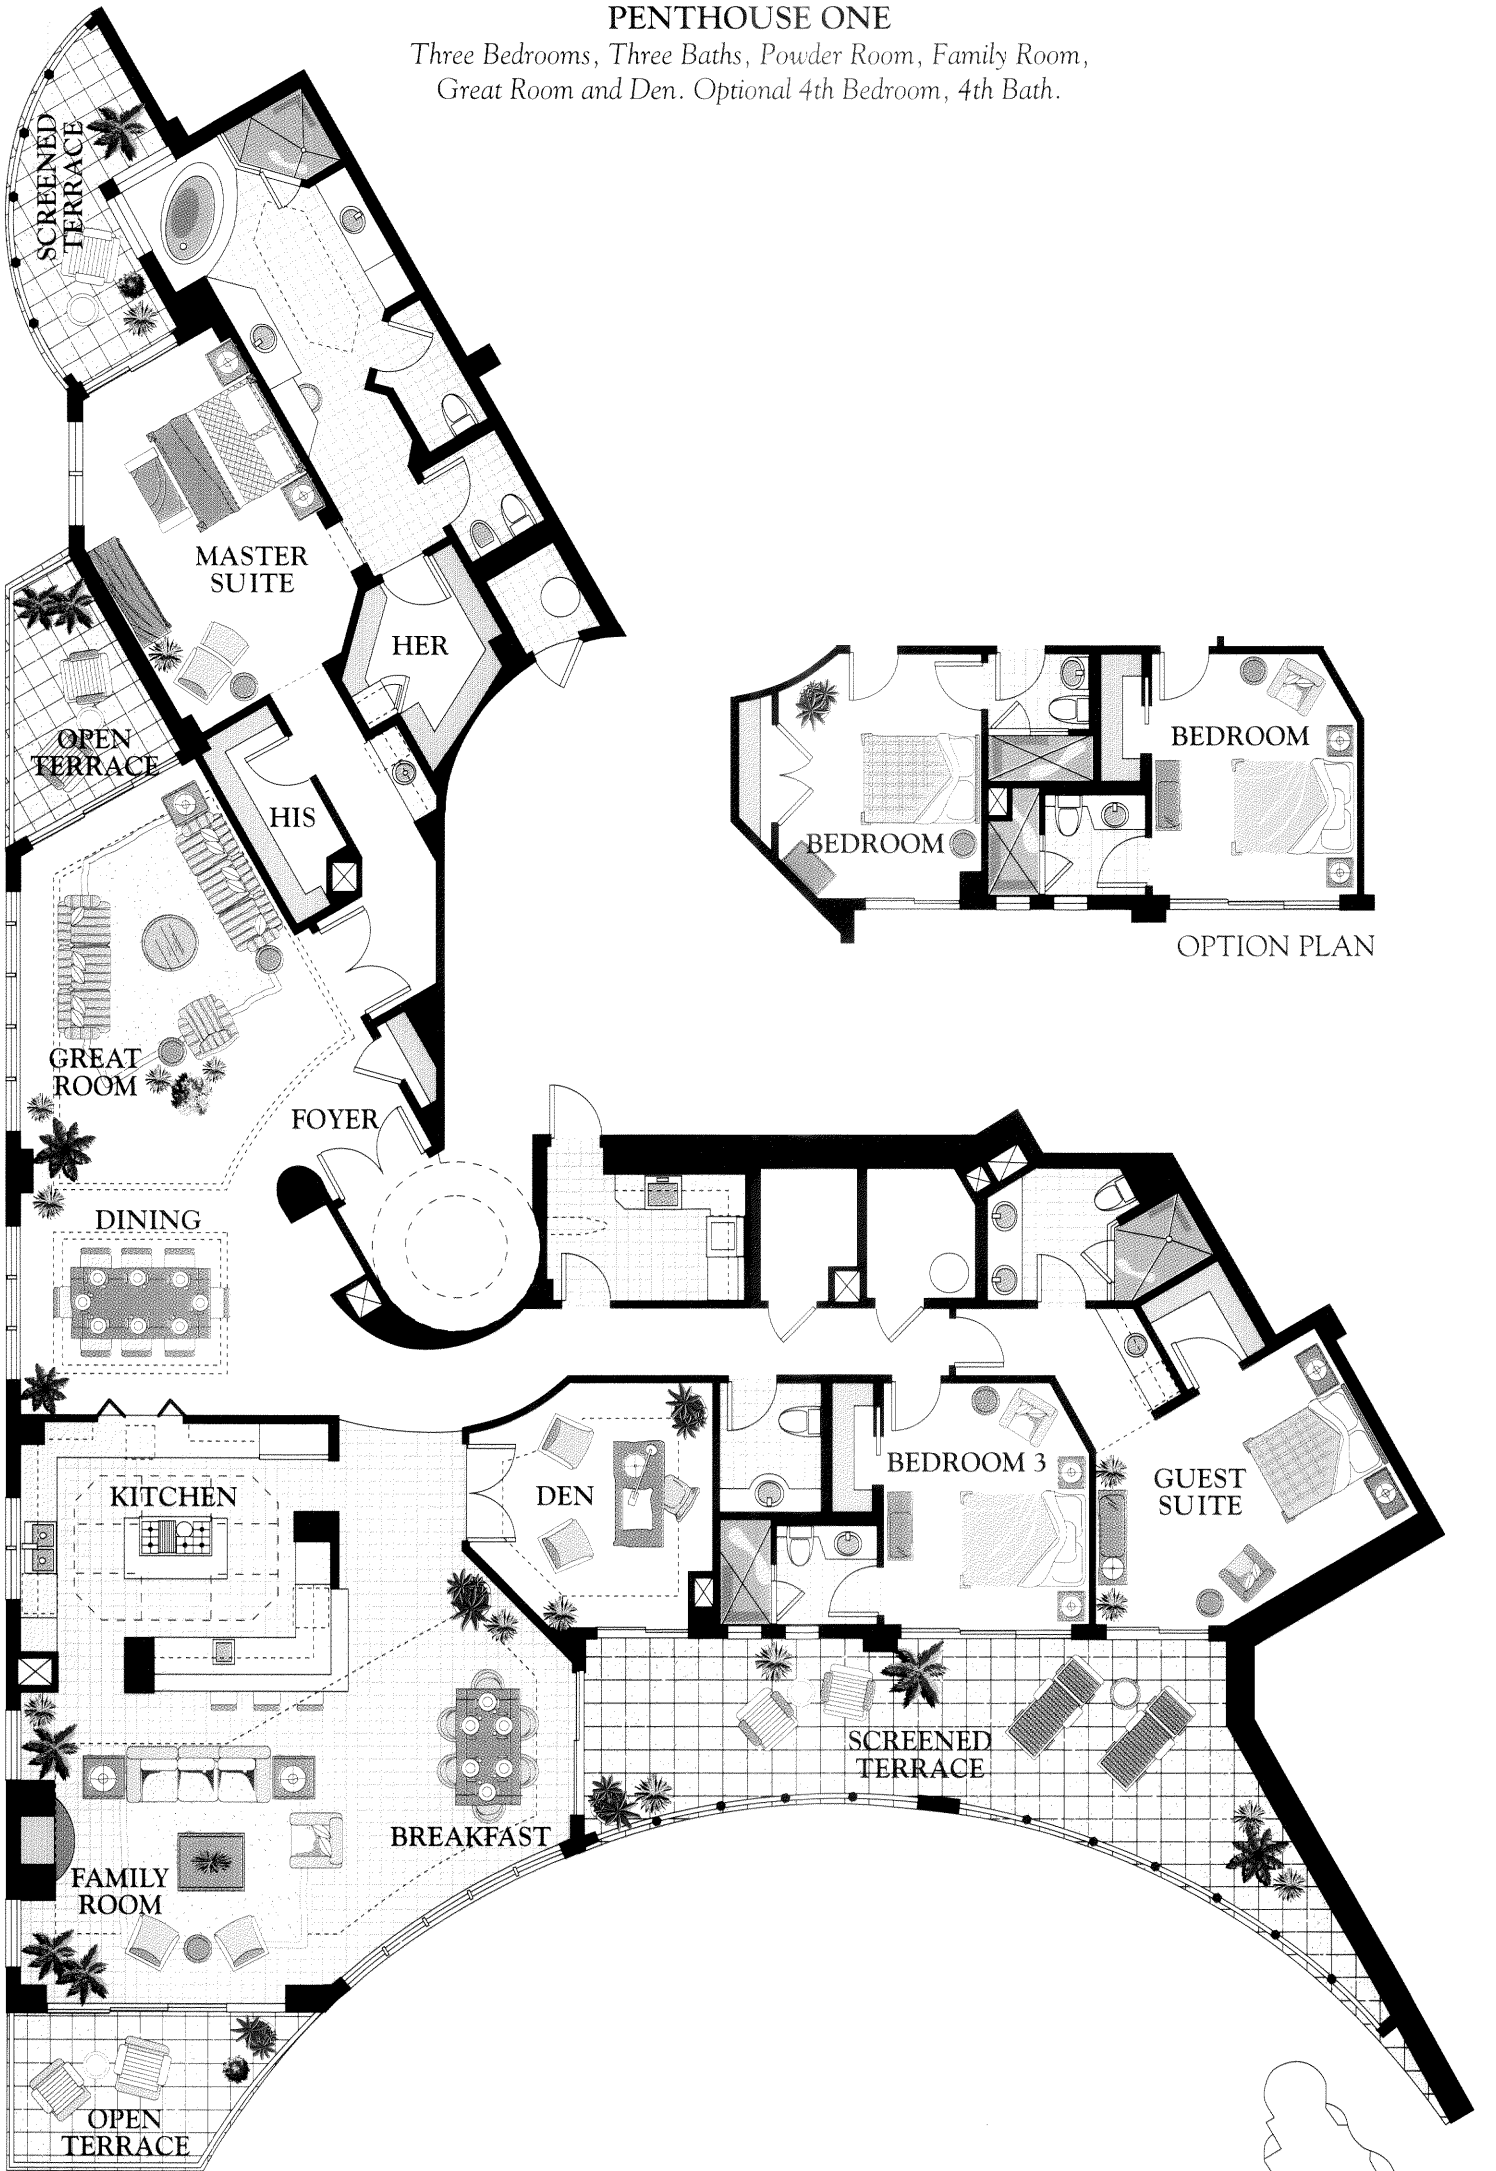

A r i a

PENTHOUSE ONE

Three Bedrooms, Three Baths, Powder Room, Family Room,
Great Room and Den. Optional 4th Bedroom, 4th Bath.

LIVING AREA	4,012 SF
TERRACES	834 SF
TOTAL	4,846 SF