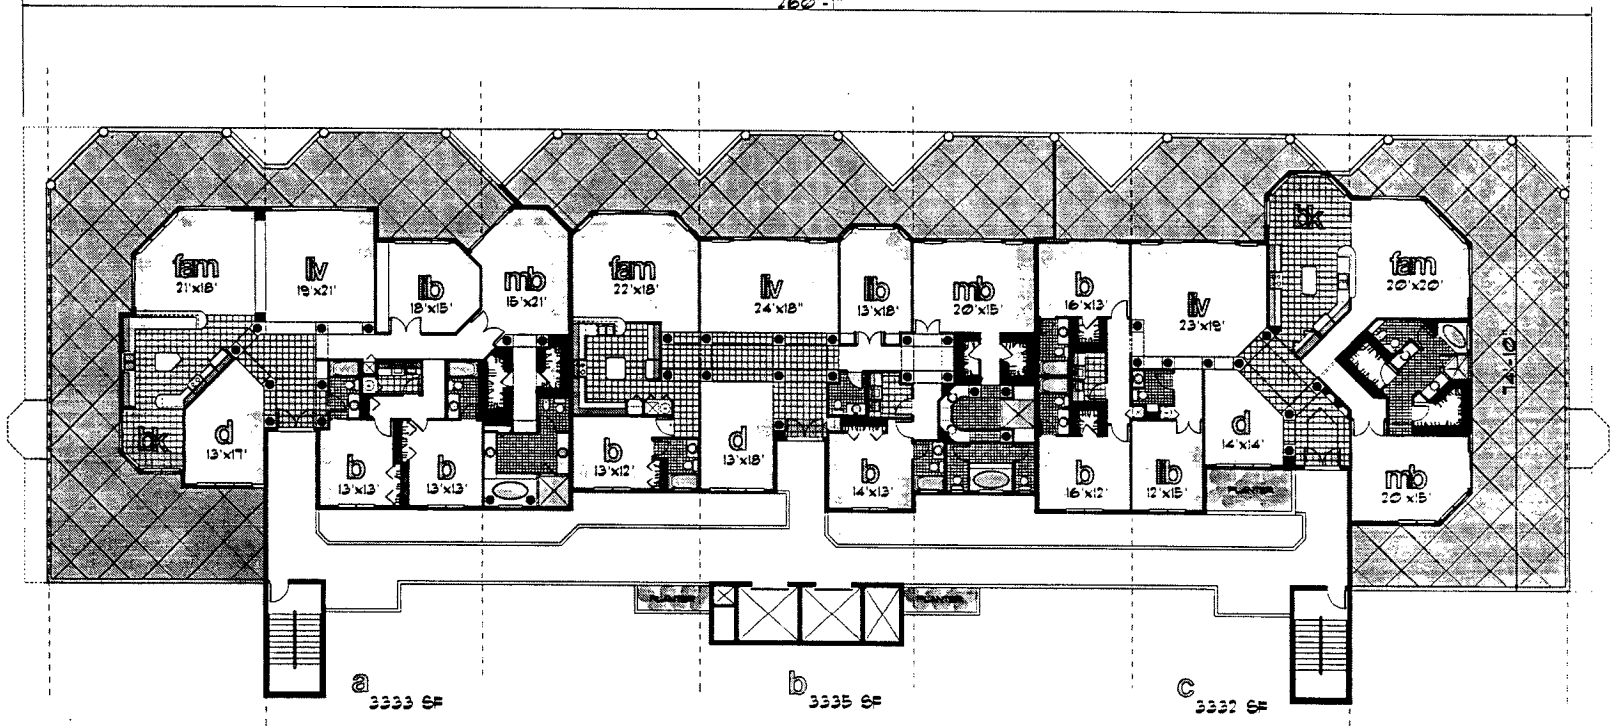

260'-11"

# SOUNDINGS AT SOUTH POINTE

PENTHOUSE