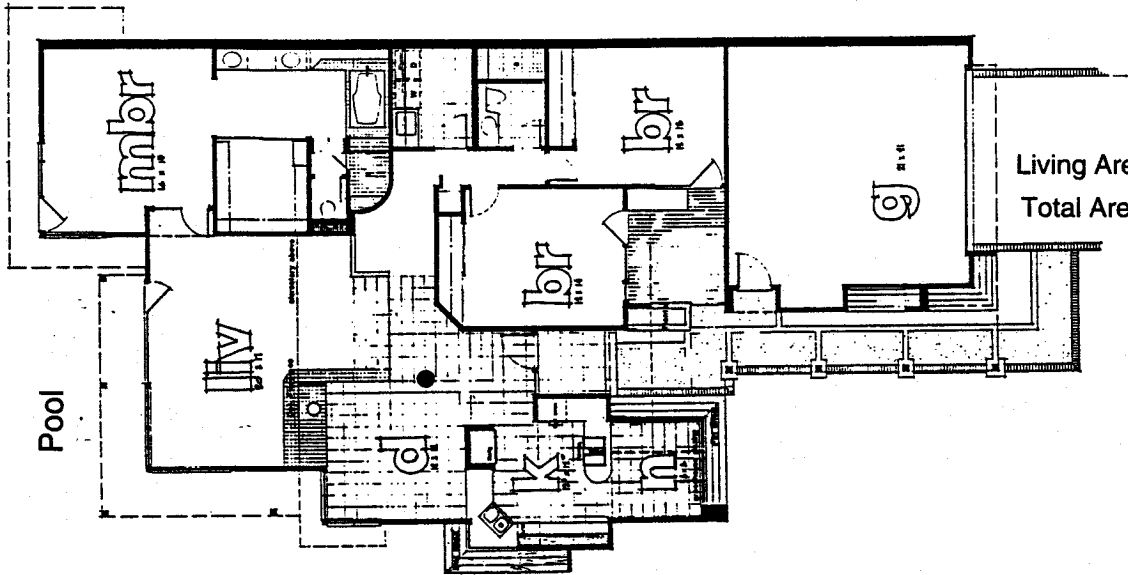

Lake View

Pool

Living Area: 1,990 Square Feet
Total Area: 2,450 Square Feet