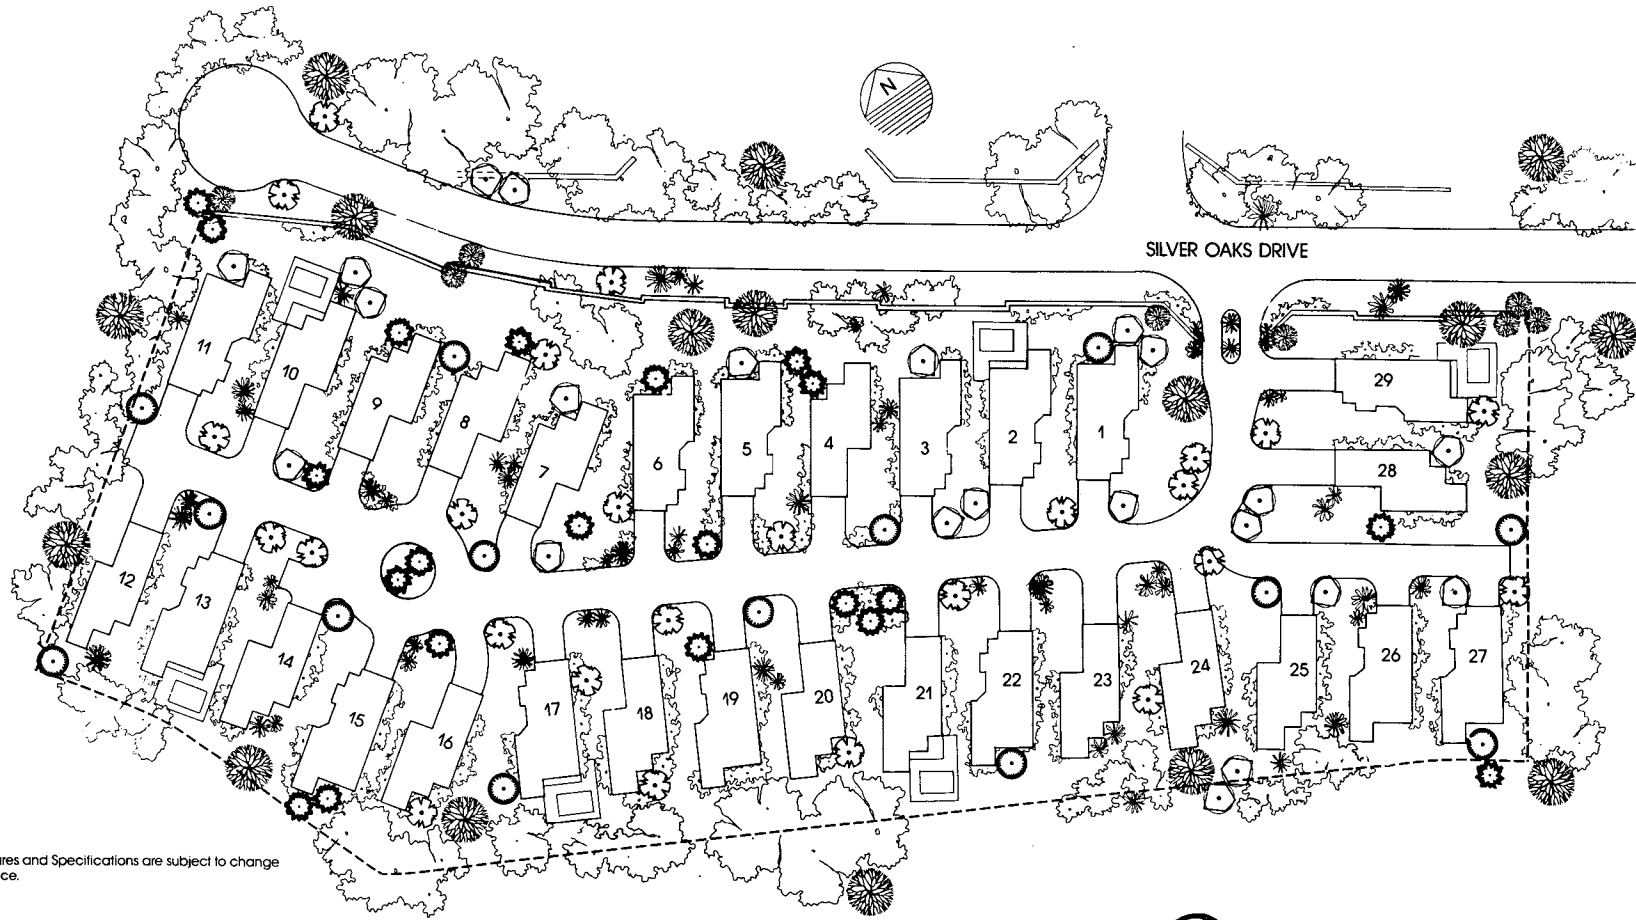

Patio Homes Site Plan

Plans, Features and Specifications are subject to change without notice.

Napa Ridge
at The Vineyards