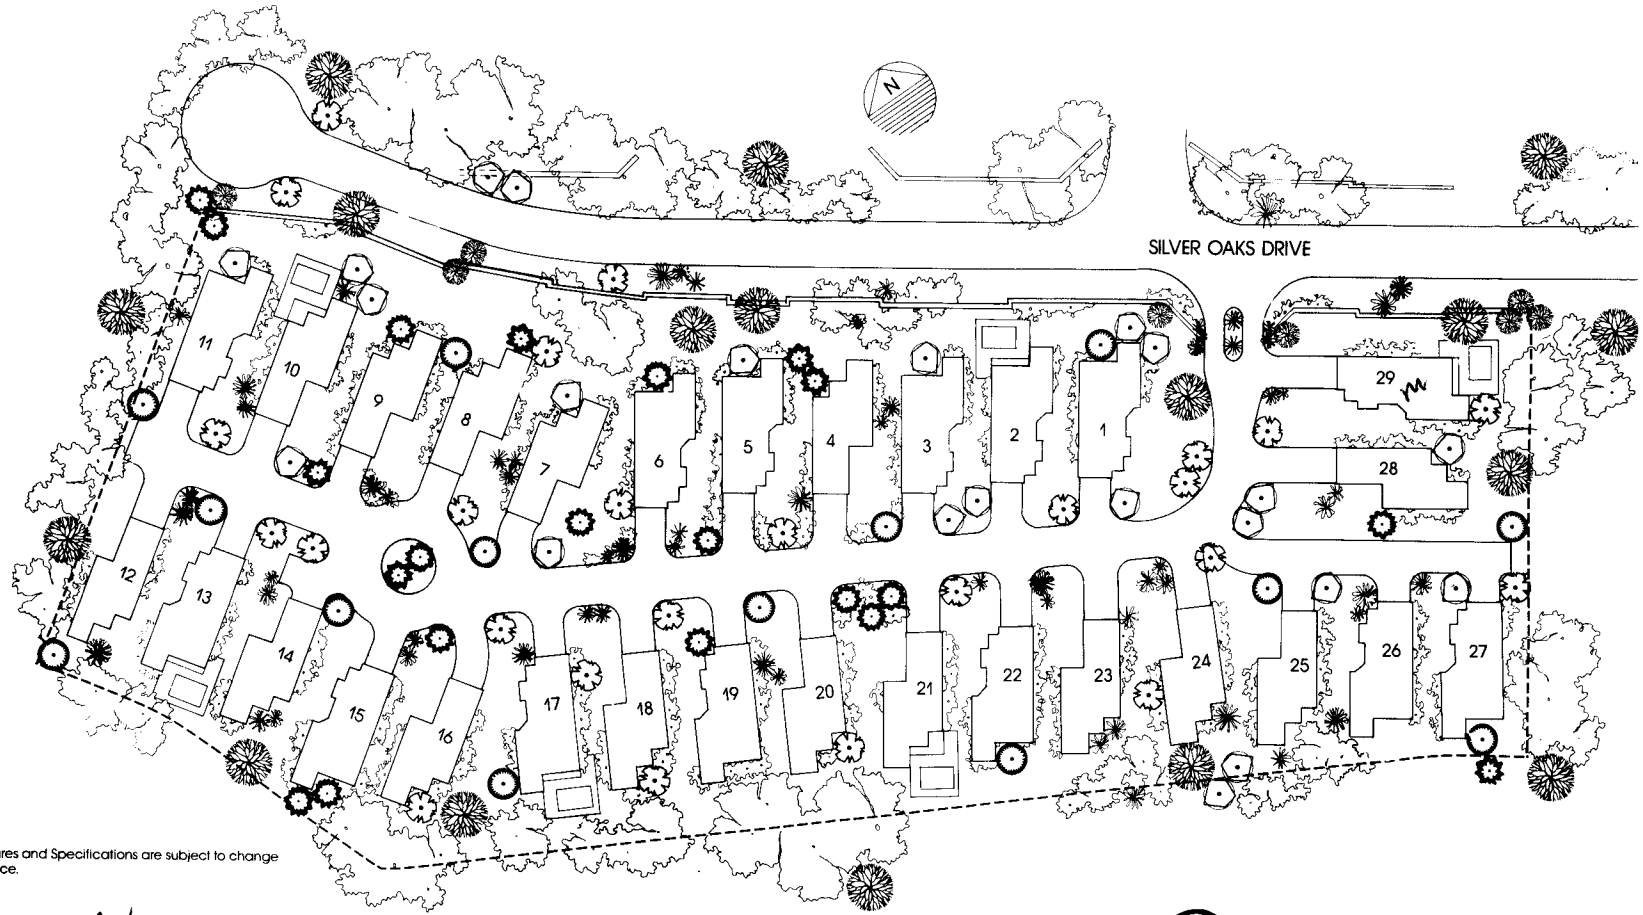

Patio Homes Site Plan

Plans, Features and Specifications are subject to change without notice.

*125 per mo
15 To Vineyards*

Napa Ridge

at The Vineyards