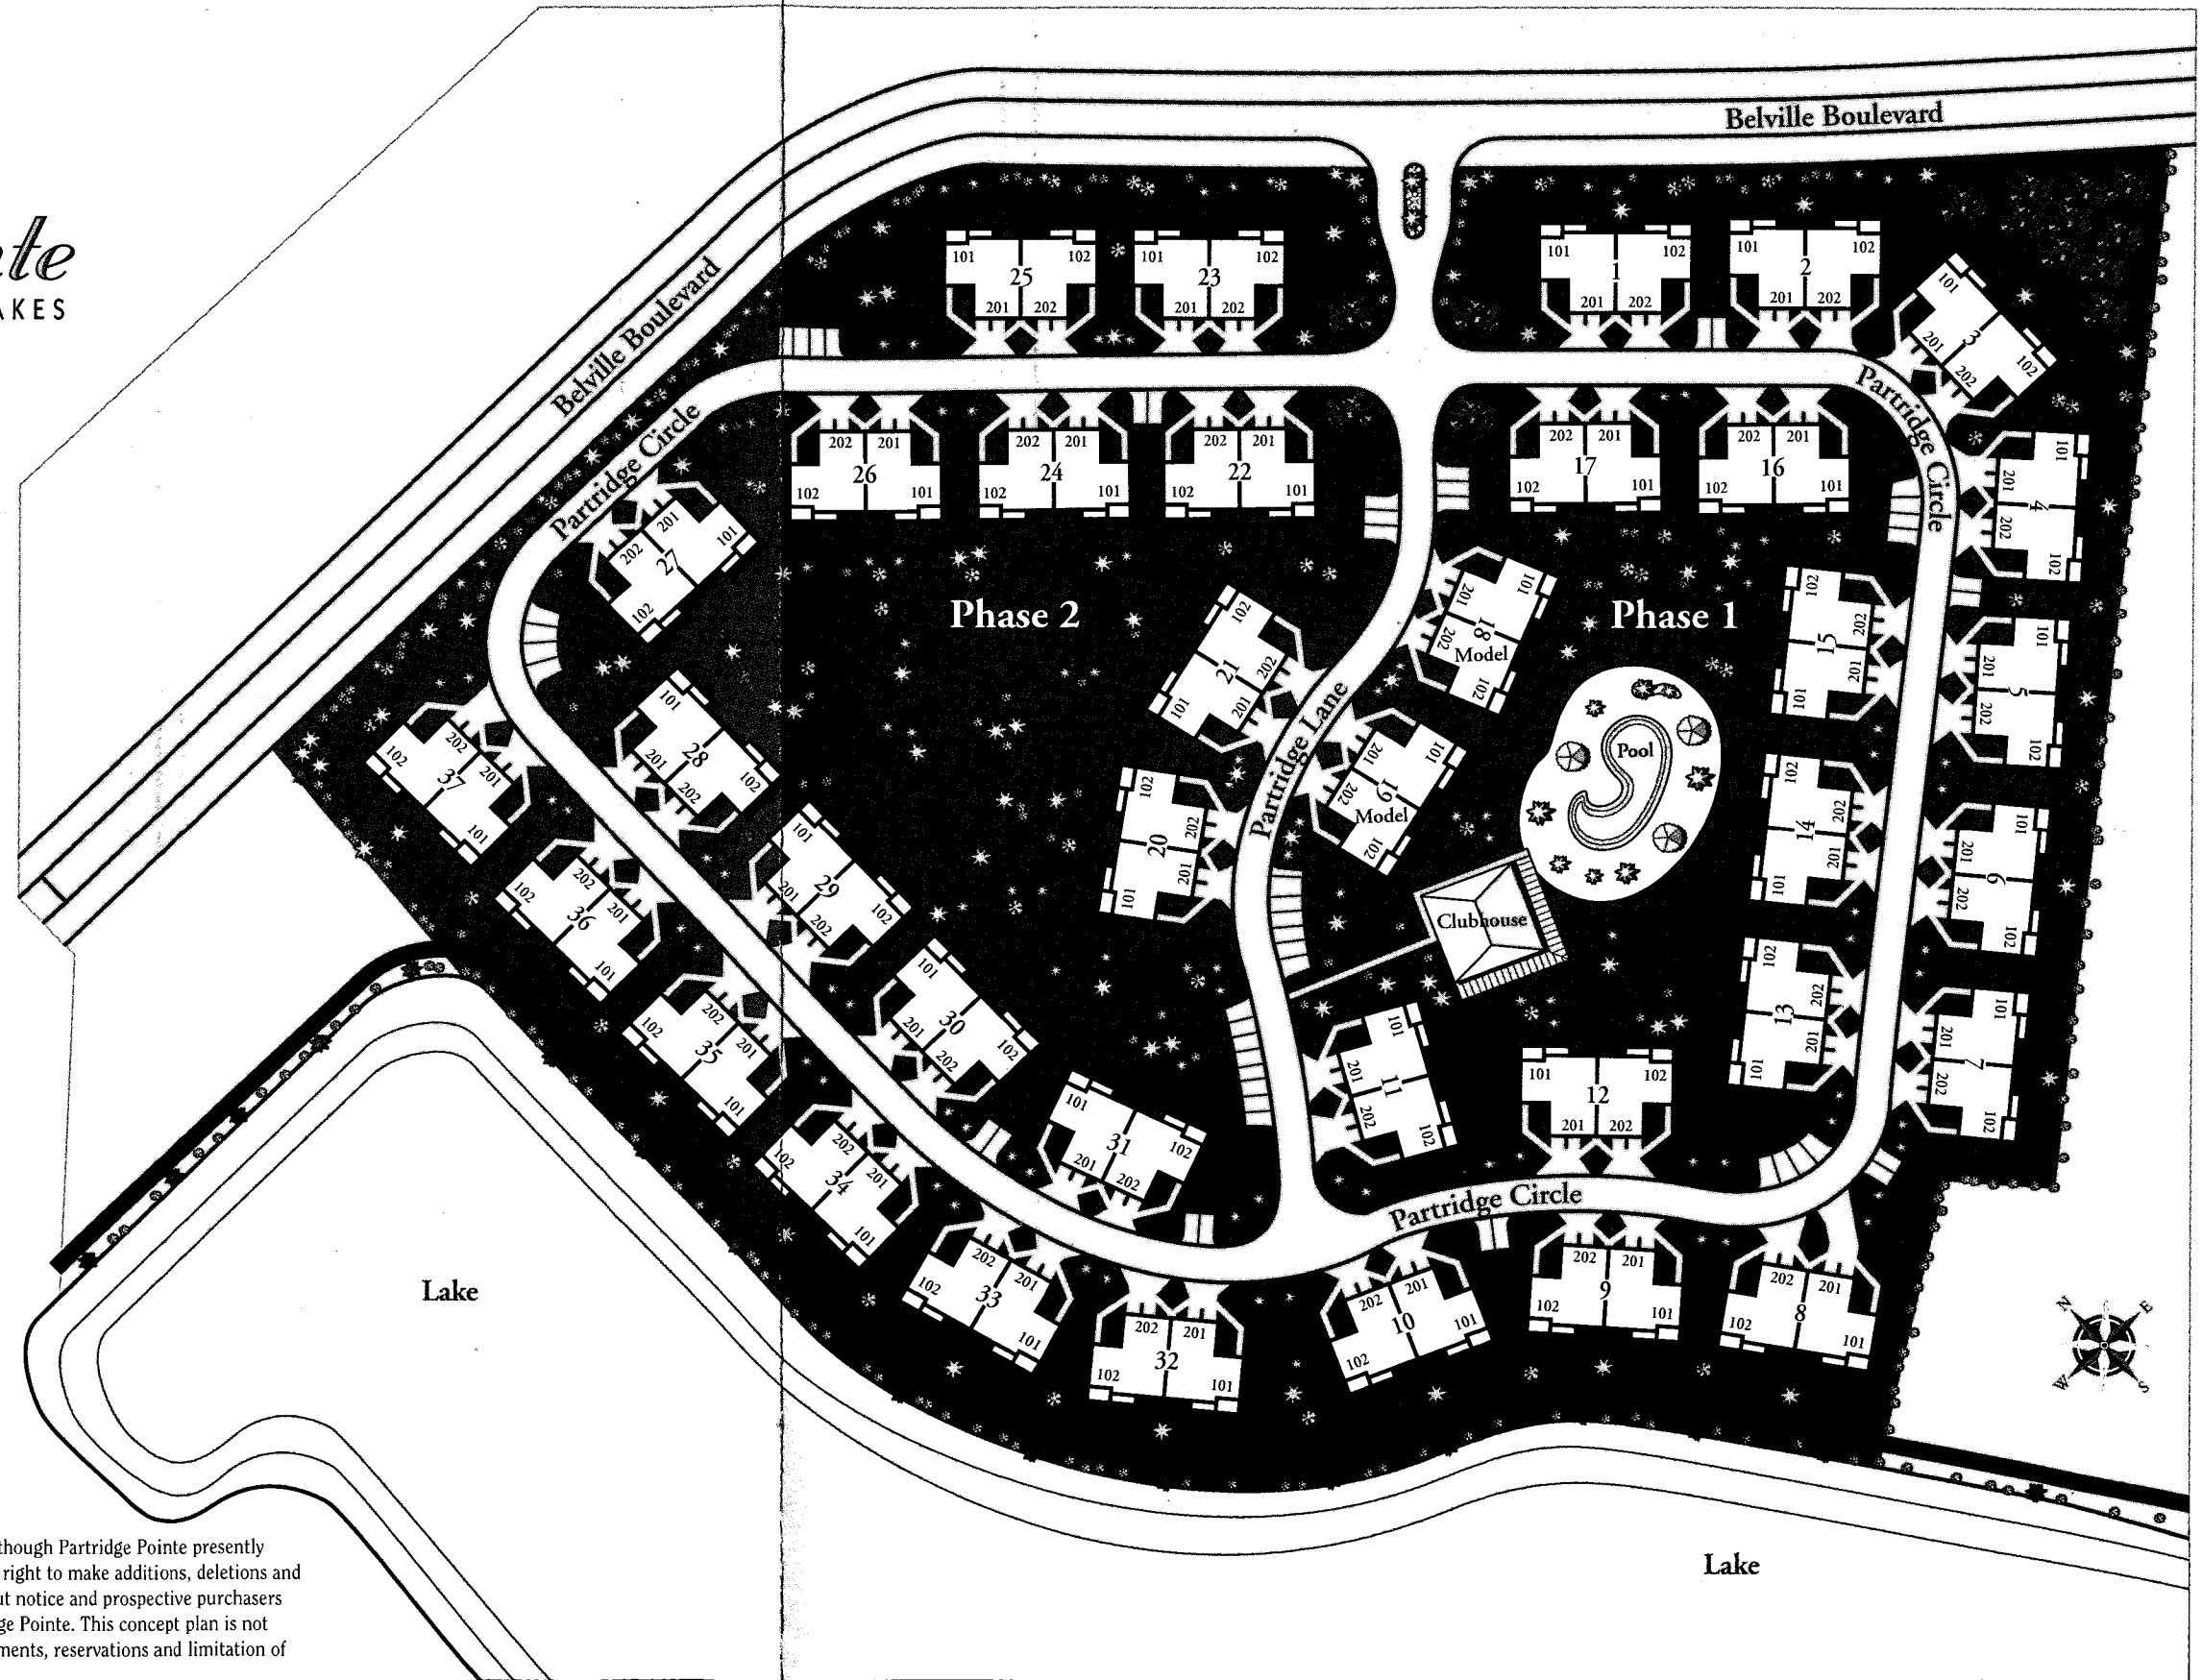

Partridge Pointe

AT BERKSHIRE LAKES

Directions to Partridge Pointe

This concept plan represents the proposed development of Partridge Pointe. Although Partridge Pointe presently intends to develop the property substantially as depicted herein, it reserves the right to make additions, deletions and modifications to the plan from time to time as it may deem appropriate, without notice and prospective purchasers should not rely upon this plan as representing the development plan of Partridge Pointe. This concept plan is not necessarily to scale and should not be construed as an engineered survey. Easements, reservations and limitation of record are not reflected on this conceptual plan.