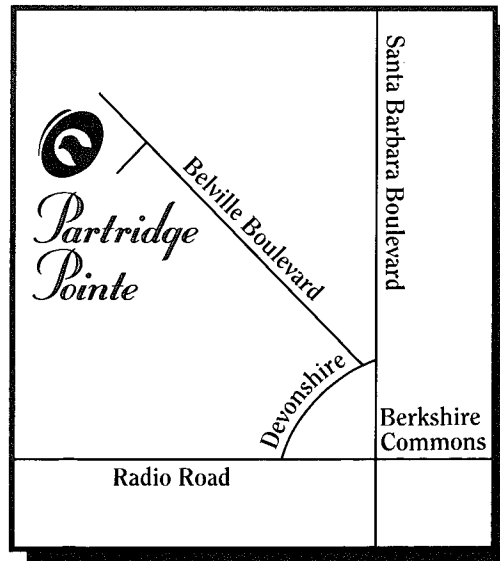

Partridge Pointe

AT BERKSHIRE LAKES

Directions to Partridge Pointe

This concept plan represents the proposed development of Partridge Pointe. Although Partridge Pointe presently intends to develop the property substantially as depicted herein, it reserves the right to make additions, deletions and modifications to the plan from time to time as it may deem appropriate, without notice and prospective purchasers should not rely upon this plan as representing the development plan of Partridge Pointe. This concept plan is not necessarily to scale and should not be construed as an engineered survey. Easements, reservations and limitation of record are not reflected on this conceptual plan.