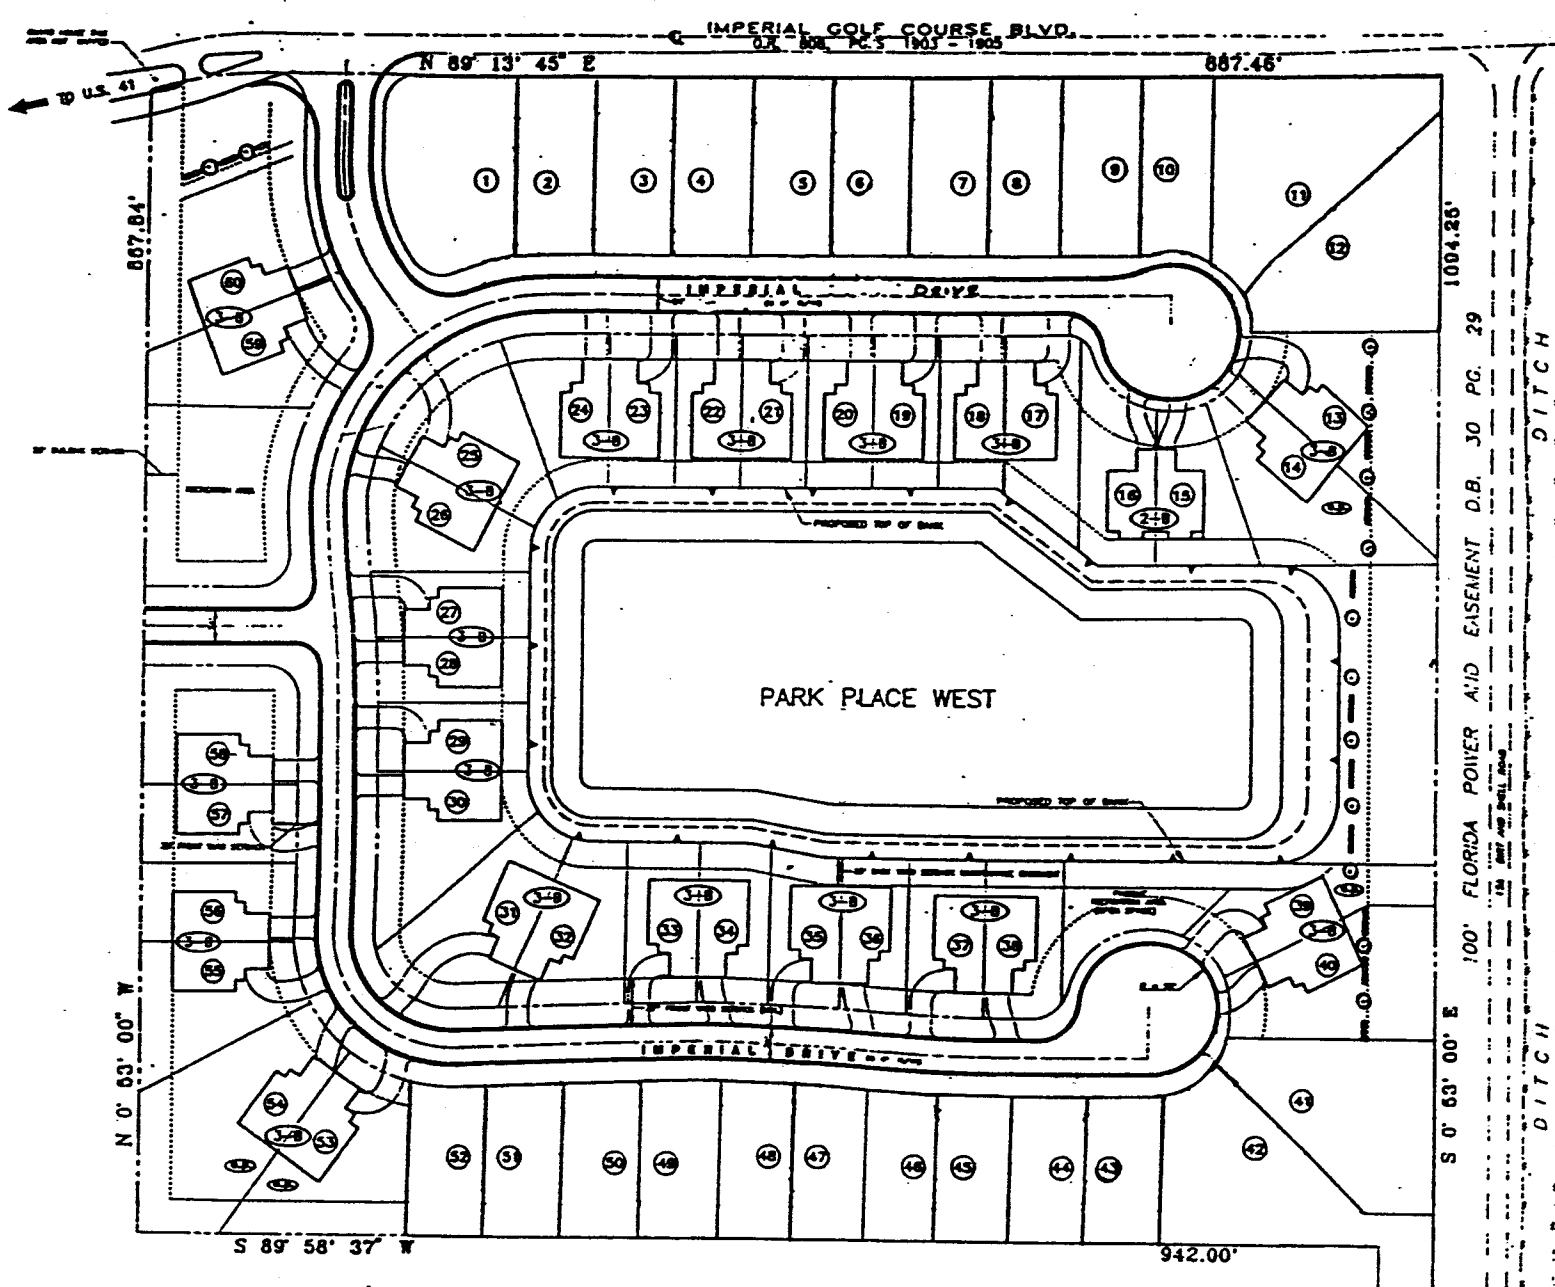

# Park Place WEST

(813) 566-7608

LOCATION MAP  
SECTION 15 TOWNSHIP 48S RANGE 25E

NORTH

1" = 5'

- 1 - EXISTING TRUNK
- 2 - NEW EXISTING TRUNK
- 3 - MAIN

CONTRACTOR TO CALL "CLEAR" AT 1-800-282-2822.  
48 Hrs. PRIOR TO ANY CLEARING OR CONSTRUCTION  
FOR EXISTING UTILITY LOCATIONS.

ALL SURVEY INFORMATION TAKEN  
FROM CAMPBELL CONSULTANTS, INC.  
DATED 10-30-88, JOB NO. 80323

PARK PALACE WEST

HALSTEAD & BELLHORN, INC.  
SURVEYORS

SITE DEVELOPMENT PLAN

DATE	DESCRIPTION	BY	CHECKED	SCALE
10-30-88	PRELIMINARY	JCB	JCB	1" = 50'
11-15-88	FINAL	JCB	JCB	1" = 50'