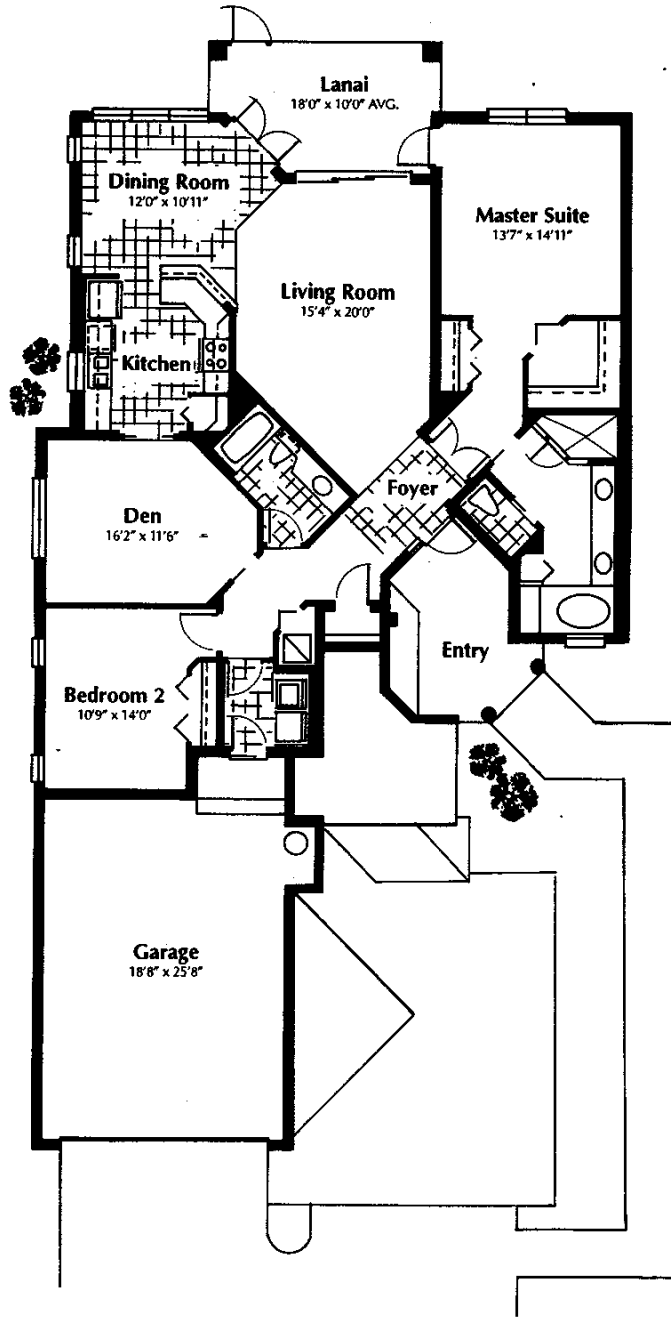

# Oxford

Living Area	1,894
Lanai	160
Garage	549
<hr/> Total Sq. Ft.	<hr/> 2,603