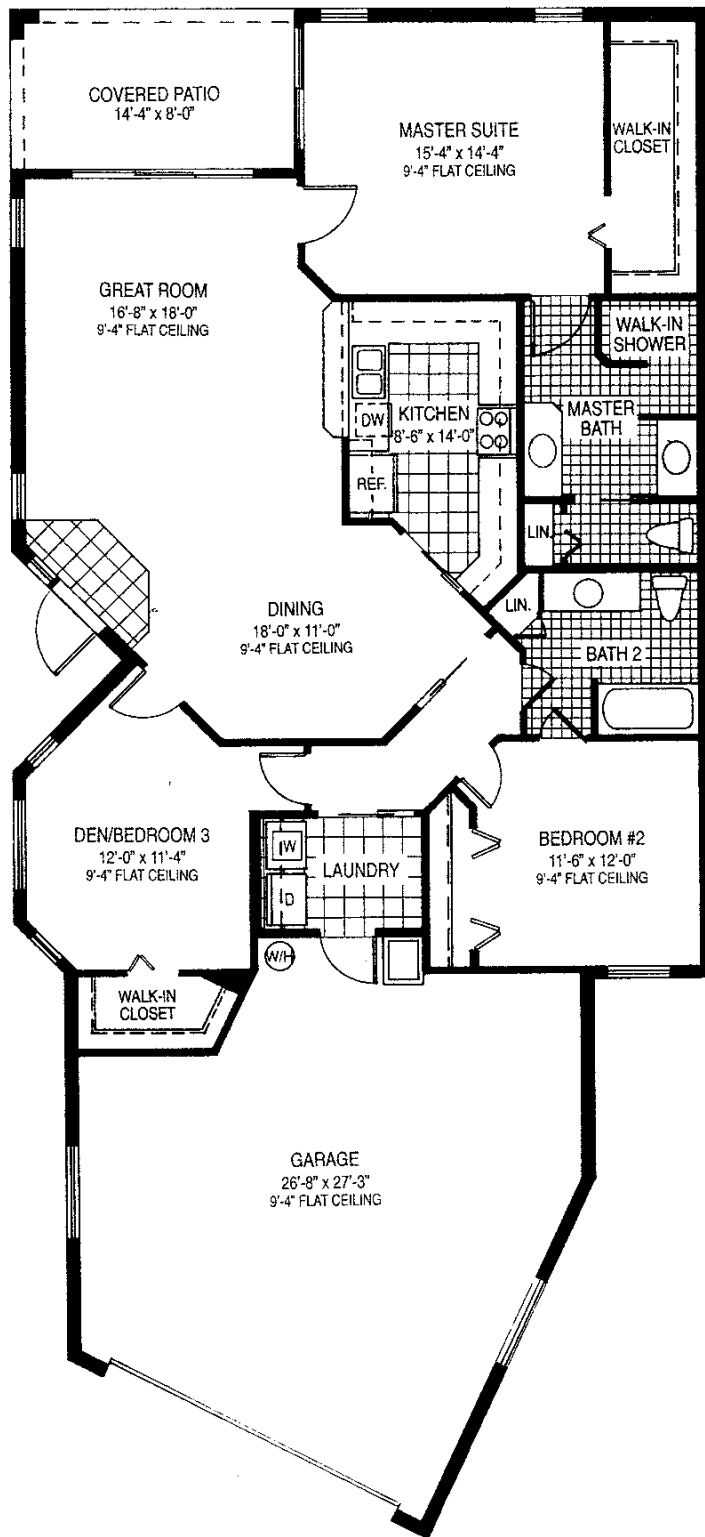

# OAKWOOD

2 Bedroom, 2 Bath, Den, Study, 2 Car Garage

Living .....	1524
Lanai .....	115
Garage .....	567
Entry .....	31
Total .....	2237 sq. ft.

Come visit a professional today!  
 Welcome center open daily 9 am - 5:30 pm and Sunday 11 am - 5:30 pm  
**941-263-1004**