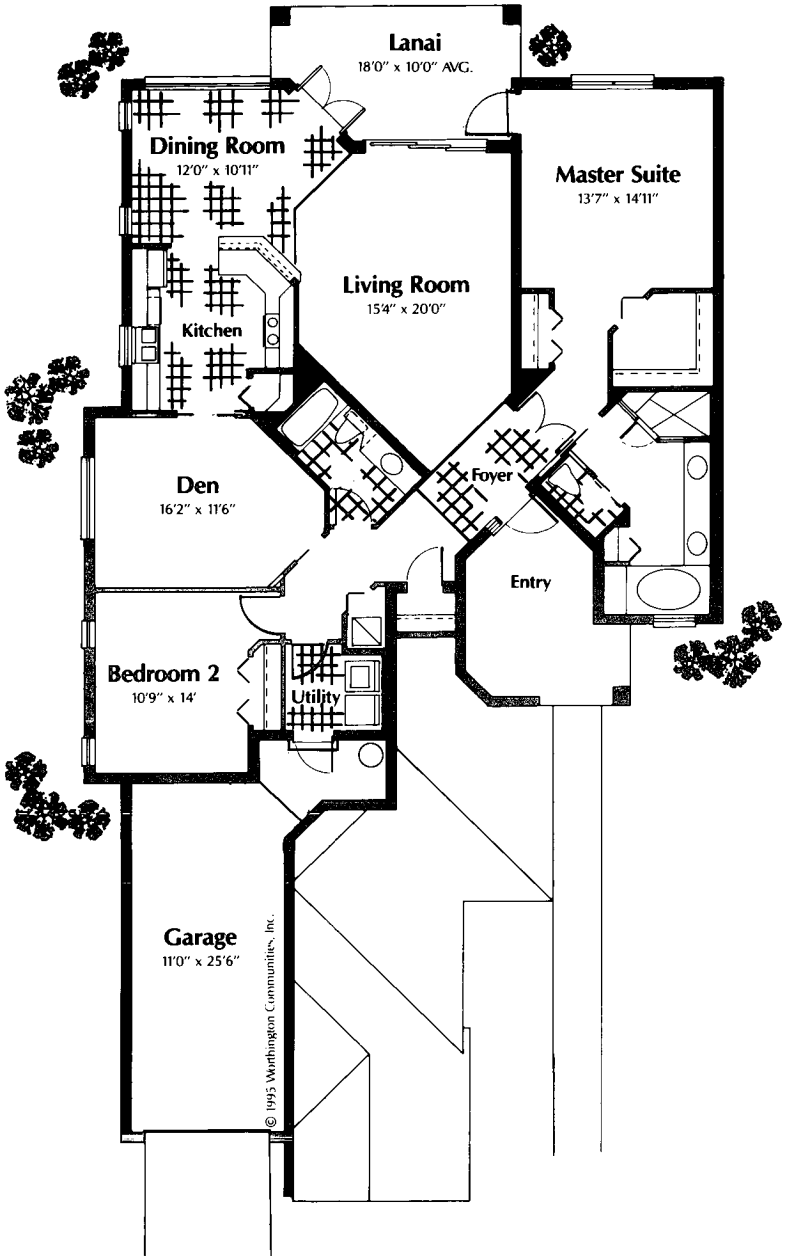

# Oxford

Living Area	1,856
Lanai	160
Garage	331
<b>Total Sq. Ft.</b>	<b>2,347</b>