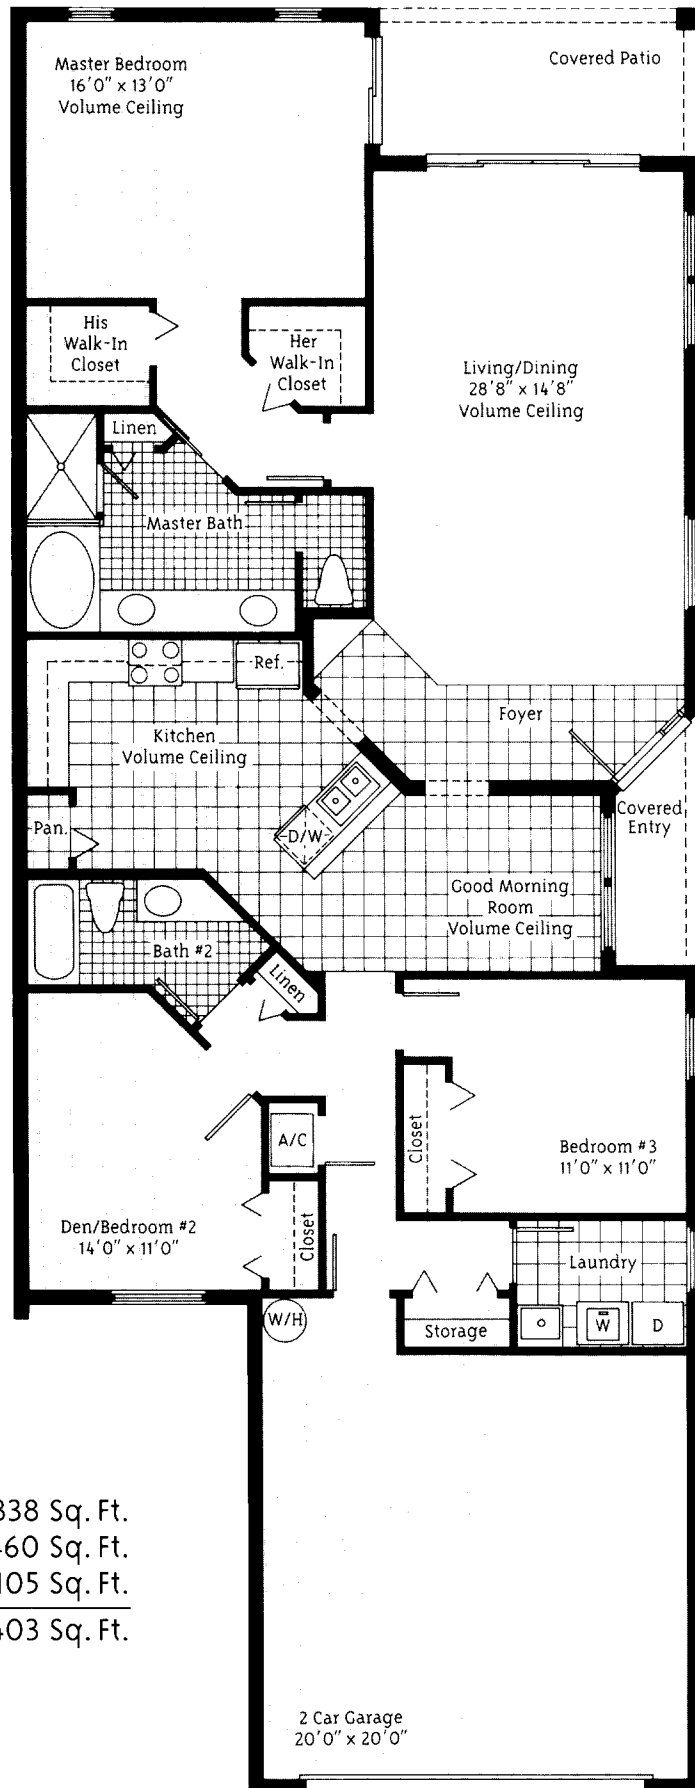

Osprey at Bent Creek

3 Bedrooms, 2 Baths, Good Morning Room, 2-Car Garage

A/C Living Area	1,838 Sq. Ft.
Garage	460 Sq. Ft.
Covered Patio	105 Sq. Ft.
<hr/>	<hr/>
Total Area	2,403 Sq. Ft.

2 Car Garage
20'0" x 20'0"

All dimensions are approximate and are subject to change.