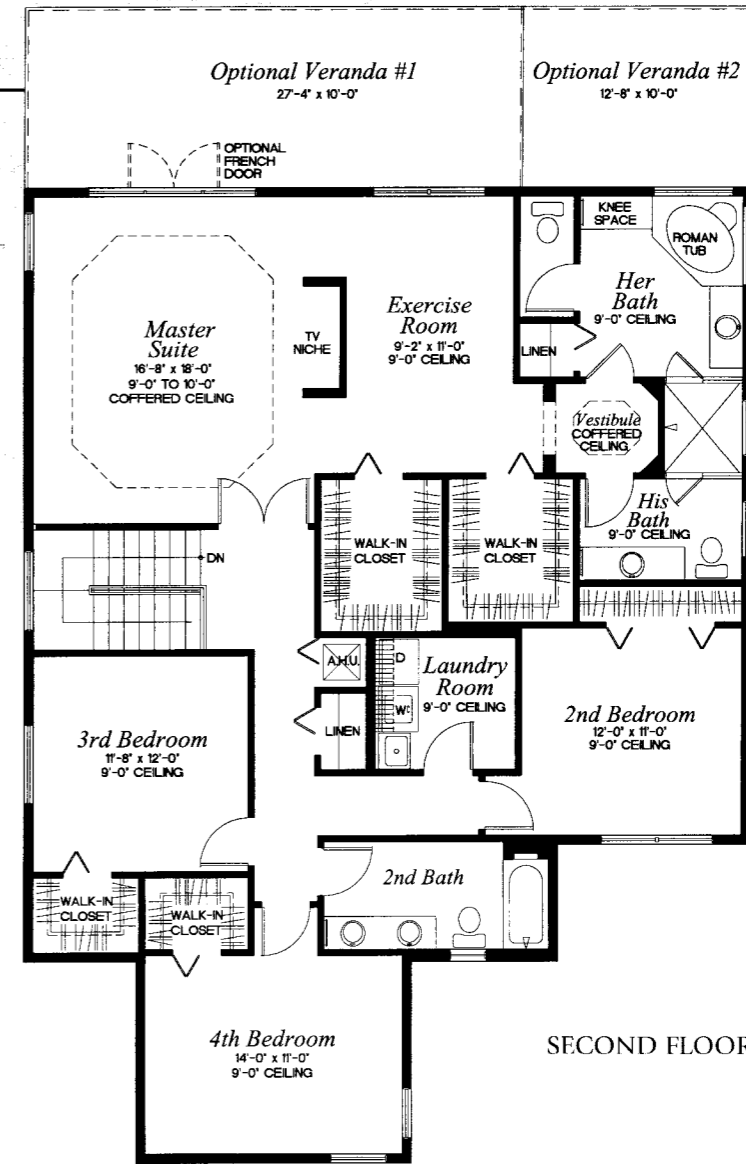

OSPREY/59

The Sanctuary Collection

5 Bedrooms, His and Her Master Baths
 plus 2 more Baths, Family Room
 Breakfast Bay, Screened Covered Patio
 3-Car Garage

3,156 a/c sq. ft.

4,199 total sq. ft.

FIRST FLOOR

SECOND FLOOR