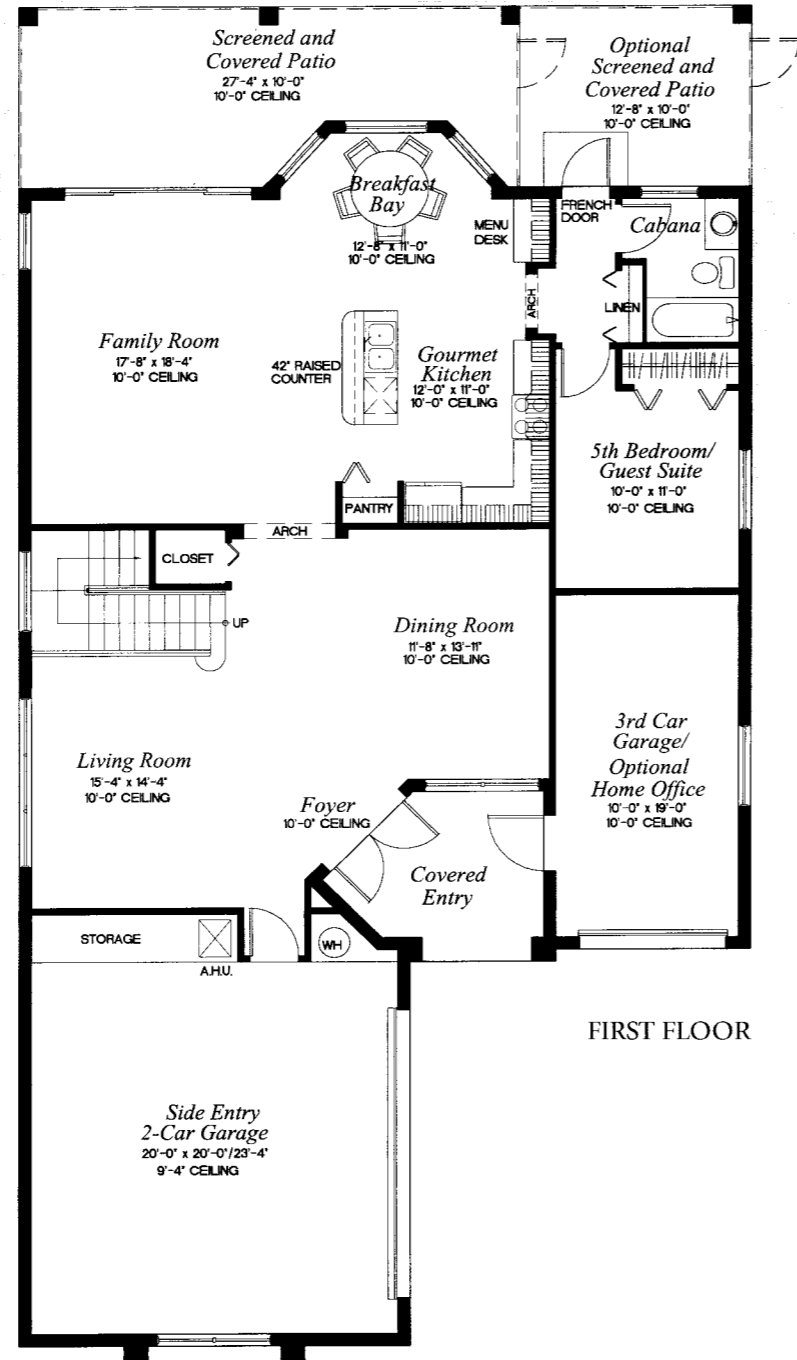

OSPREY/59

The Sanctuary Collection

5 Bedrooms, His and Her Master Baths
 plus 2 more Baths, Family Room
 Breakfast Bay, Screened Covered Patio
 3-Car Garage

3,156 a/c sq. ft.

4,199 total sq. ft.

FIRST FLOOR

SECOND FLOOR