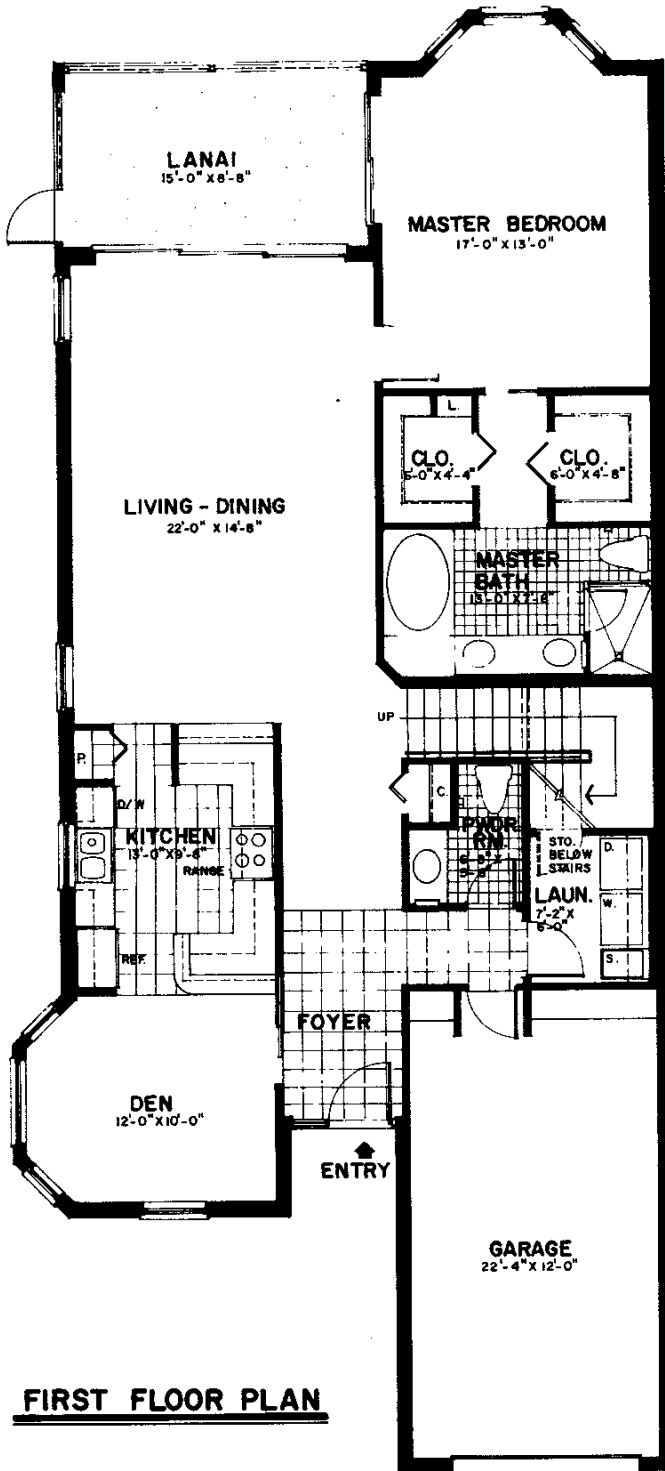

NEWPORT

LIVING AREA	1842
LANAI	130
TOTAL LIVING AREA	1972
COVERED PARKING	300
TOTAL AREA	2272 S.F.

ALL DIMENSIONS ARE APPROXIMATE