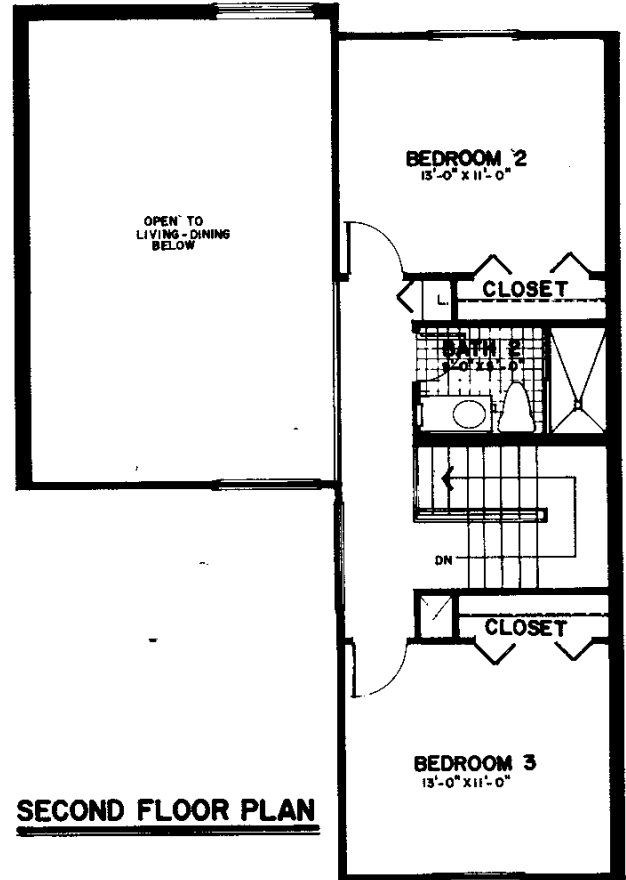

NEWPORT

LIVING AREA	1842
LANAI	130
TOTAL LIVING AREA	1972
COVERED PARKING	300
TOTAL AREA	2272 S.F.

ALL DIMENSIONS ARE APPROXIMATE