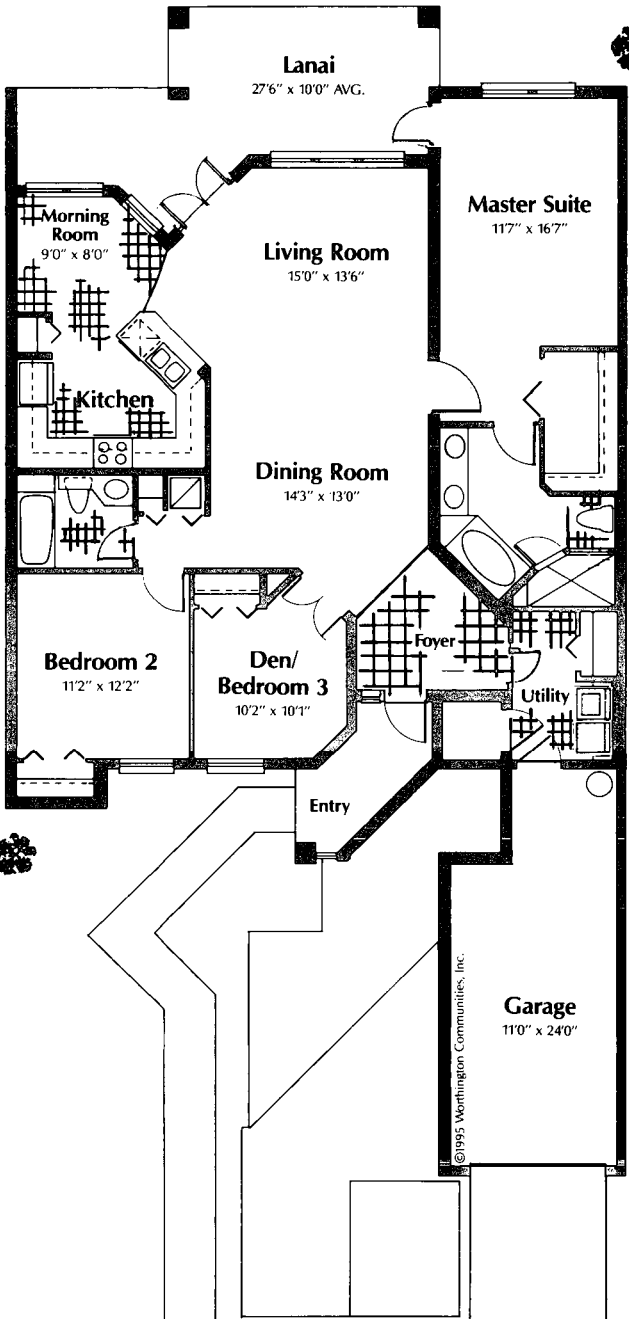

Nottingham

Living Area	1,670
Lanai	265
Garage	342
<hr/>	
Total Sq. Ft.	2,277