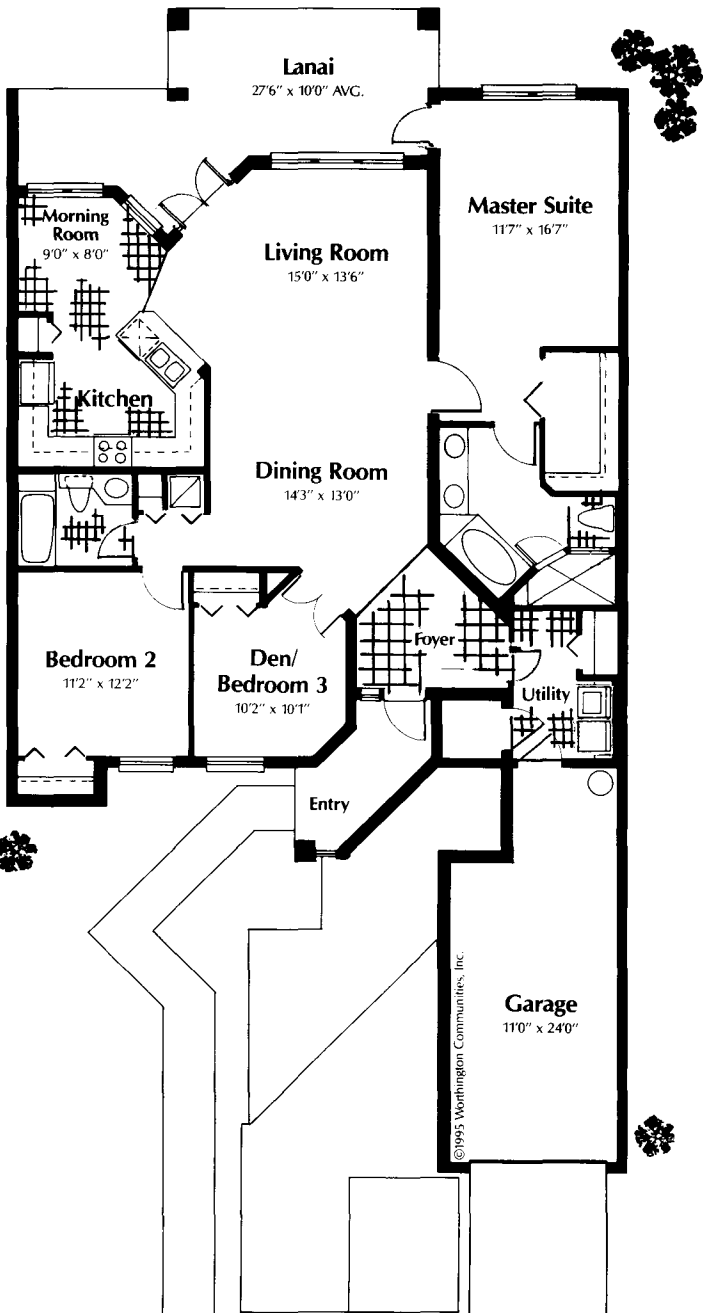

# Nottingham

Living Area	1,670
Lanai	265
Garage	342
<hr/>	
Total Sq. Ft.	2,277