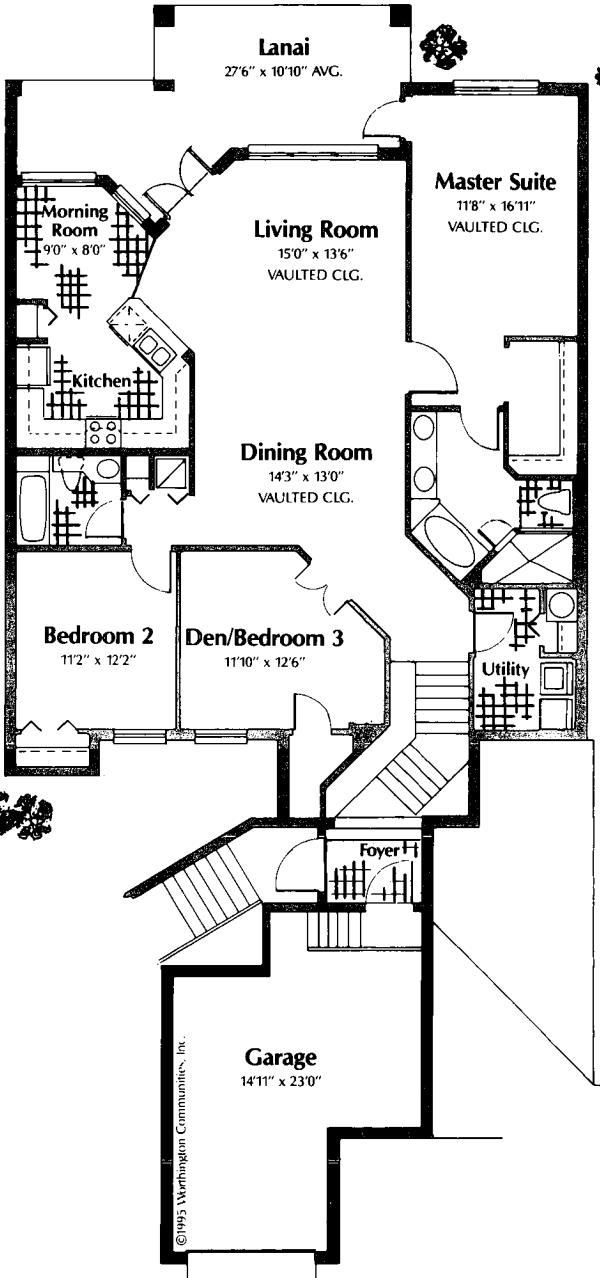

Nottingham II

Living Area	1,854
Lanai	265
Garage	338
Total Sq. Ft.	2,457