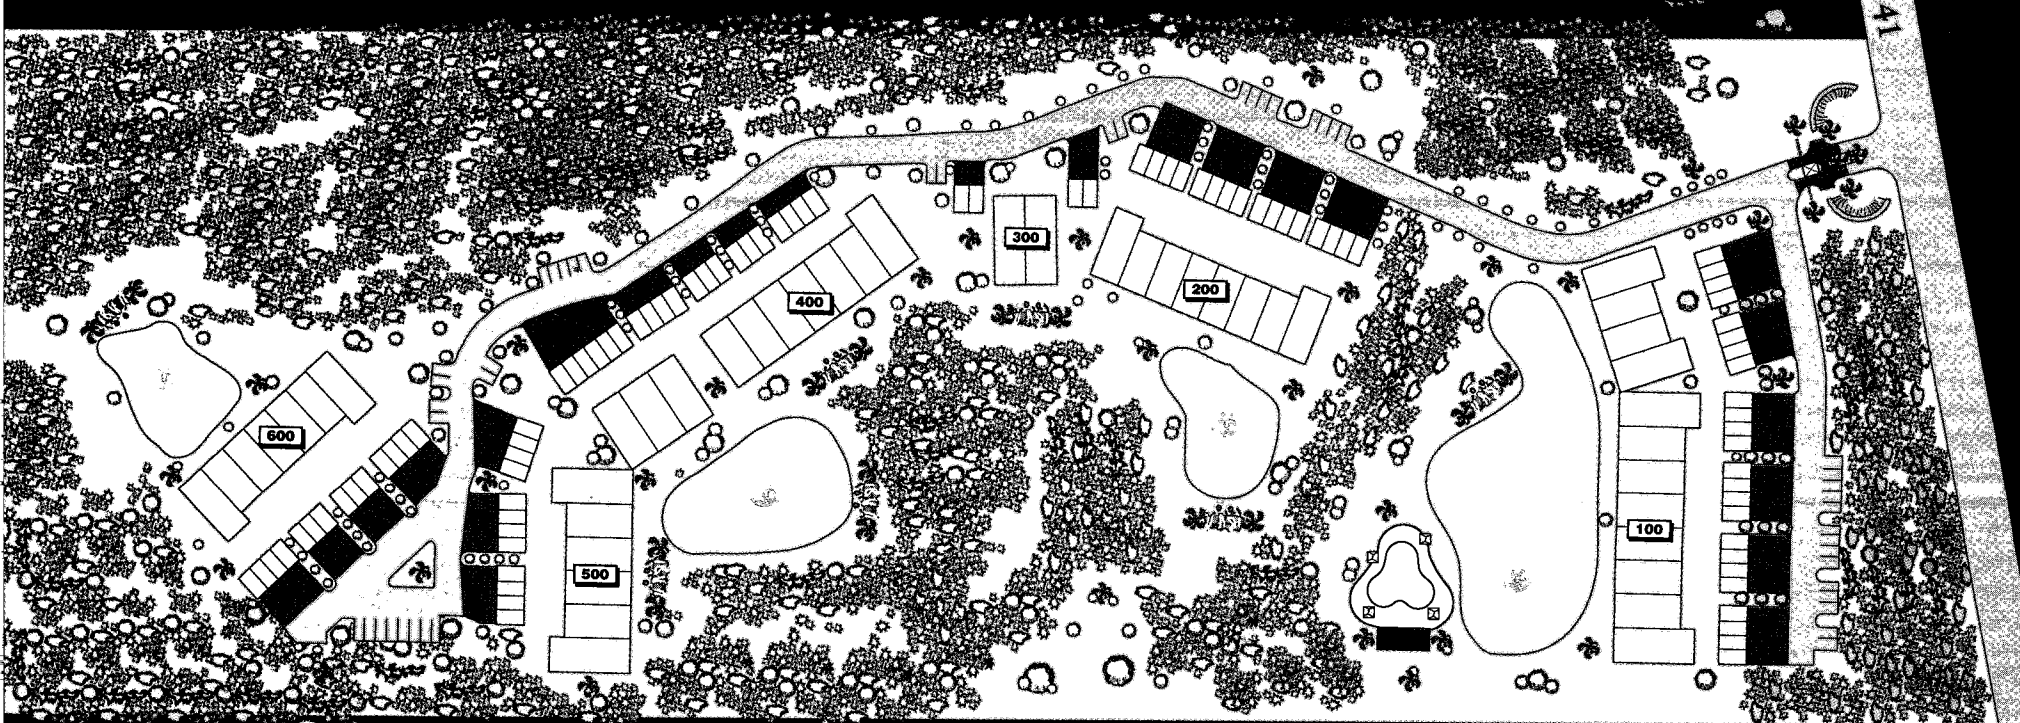

Falling Waters

North Preserve

Site plan is an artist's conception and is not necessarily to scale.