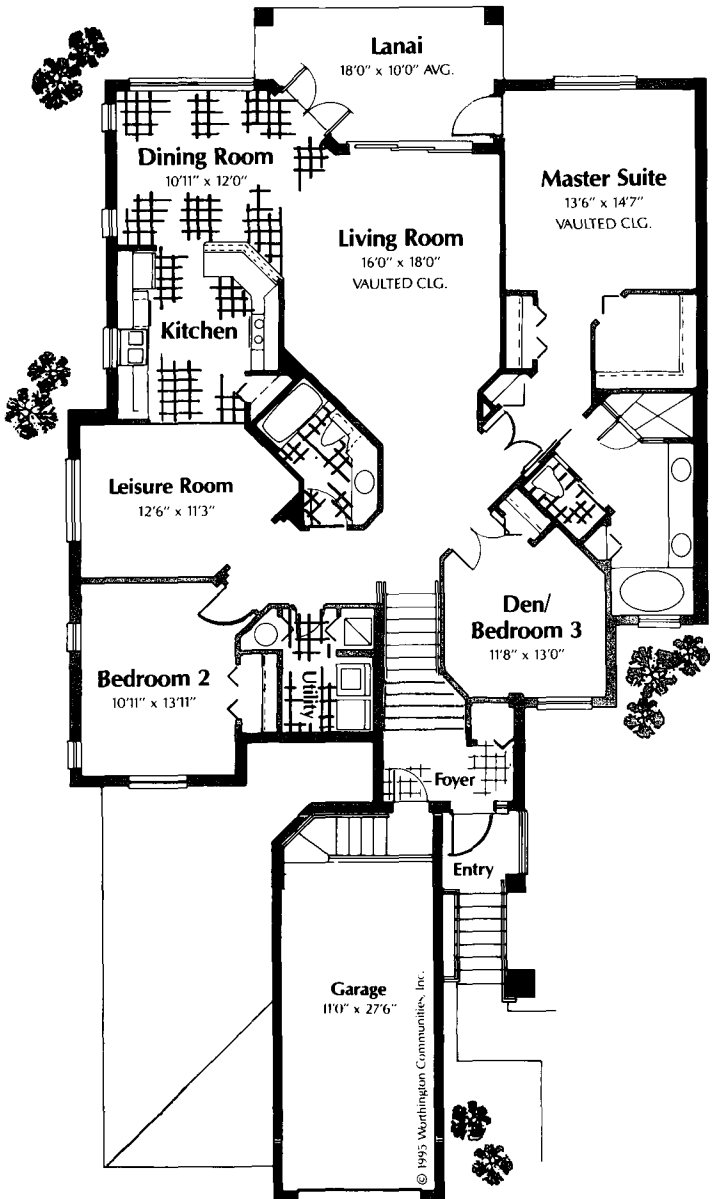

Newport

Living Area	2,111
Lanai	160
Garage	353
Total Sq. Ft.	2,624