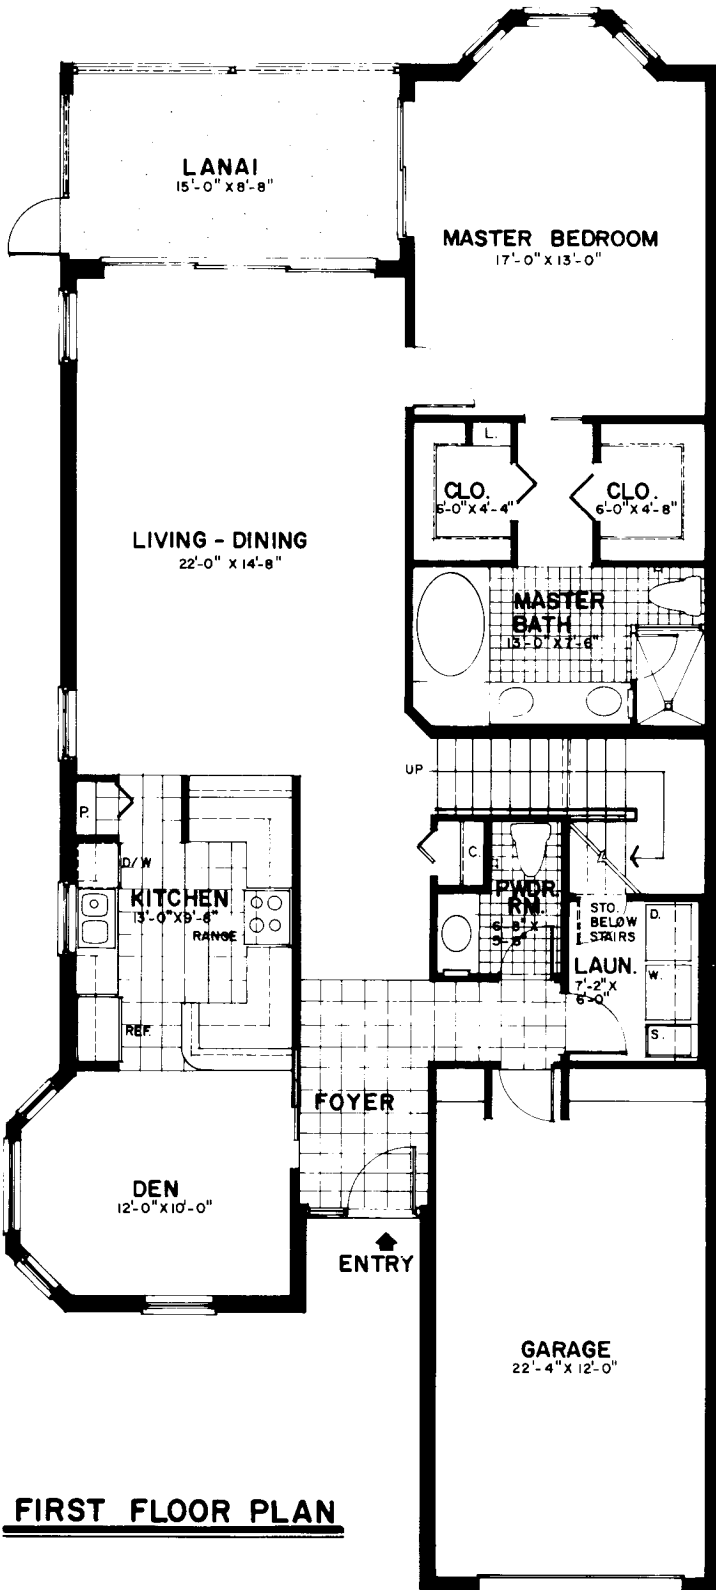

NEWPORT

LIVING AREA	1842
LANAI	130
TOTAL LIVING AREA	1972
COVERED PARKING	300
TOTAL AREA	2272 S.F.

ALL DIMENSIONS ARE APPROXIMATE