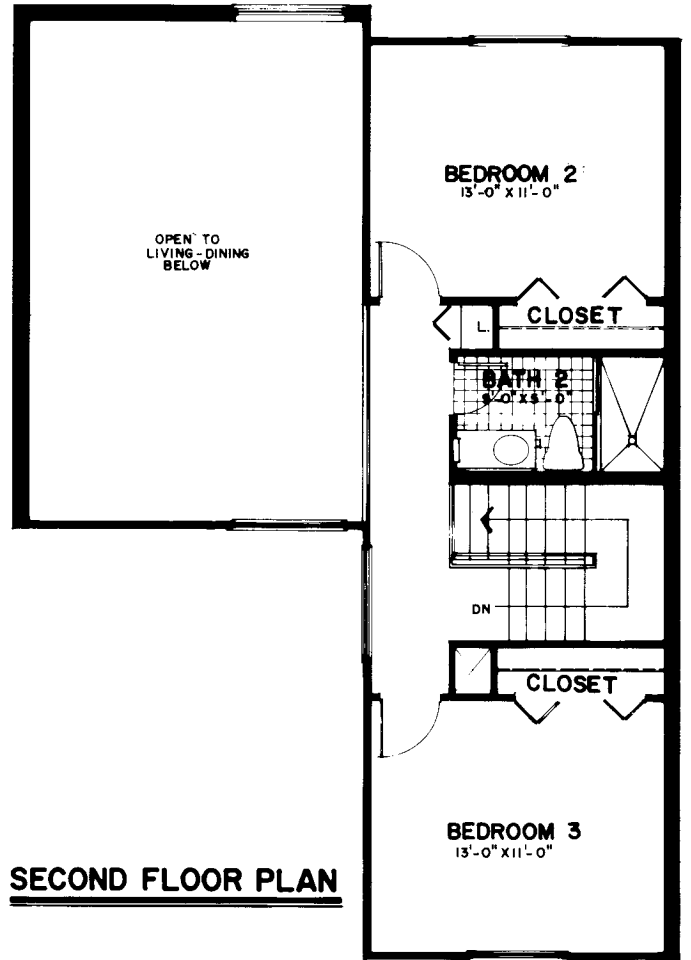

NEWPORT

LIVING AREA	1842
LANAI	130
TOTAL LIVING AREA	1972
COVERED PARKING	300
TOTAL AREA	2272 S.F.

ALL DIMENSIONS ARE APPROXIMATE