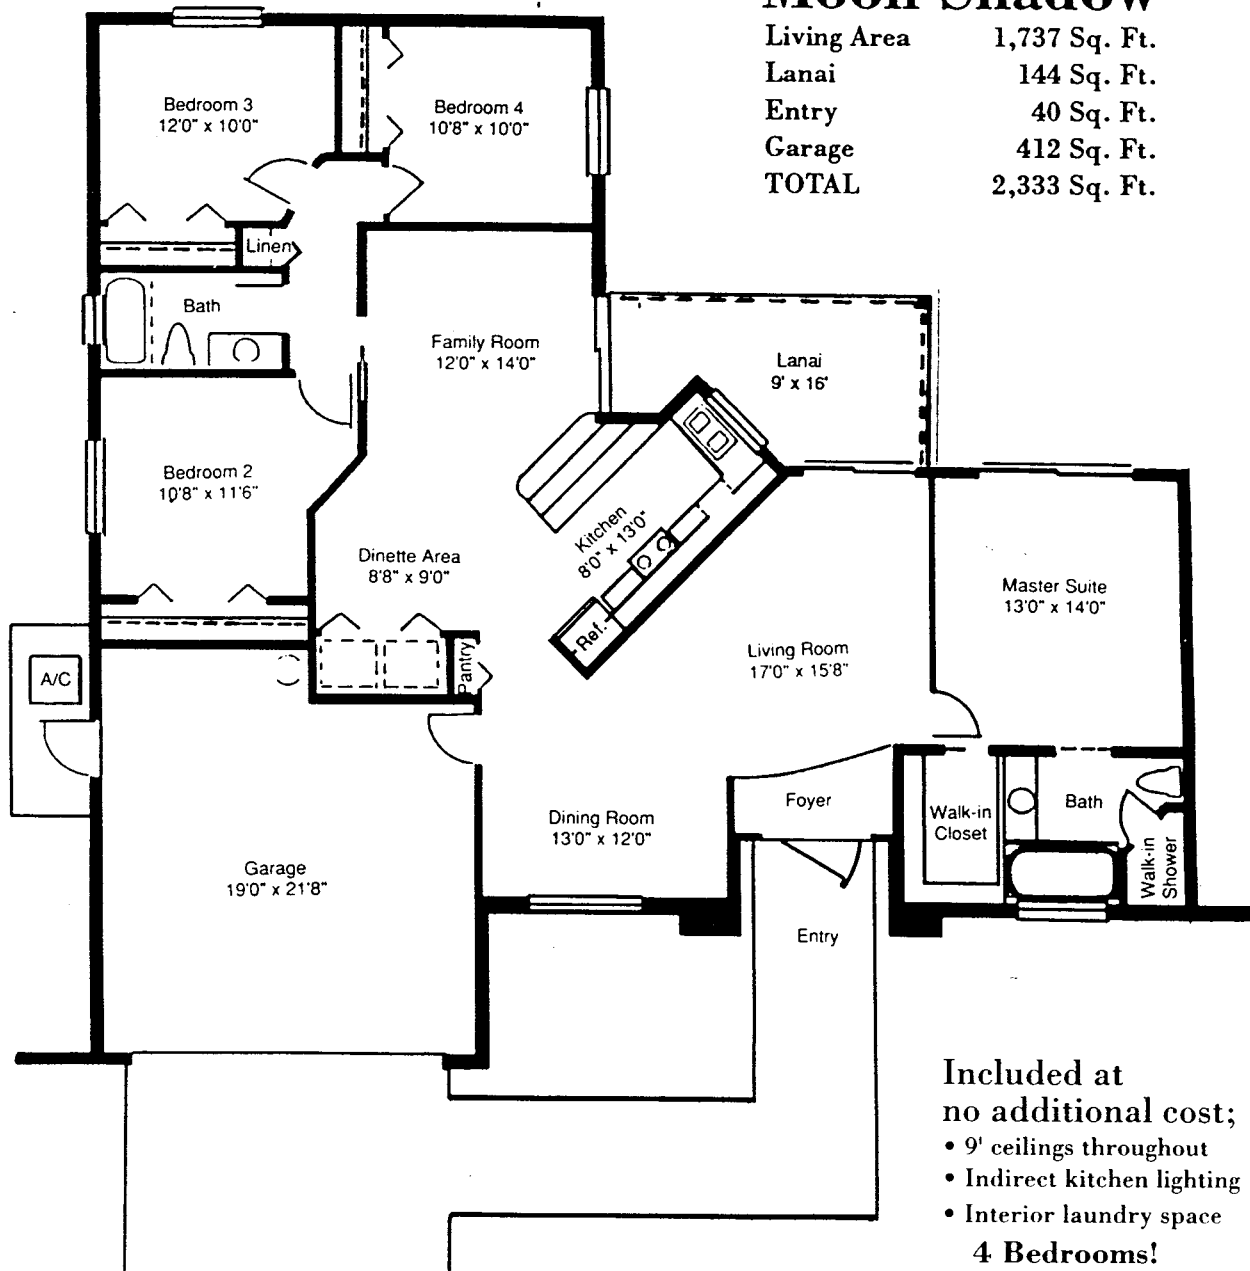

EXECUTIVE HOMES AT MOON LAKE

Moon Shadow

Living Area	1,737 Sq. Ft.
Lanai	144 Sq. Ft.
Entry	40 Sq. Ft.
Garage	412 Sq. Ft.
TOTAL	2,333 Sq. Ft.

Included at no additional cost;

- 9' ceilings throughout
- Indirect kitchen lighting
- Interior laundry space

4 Bedrooms!