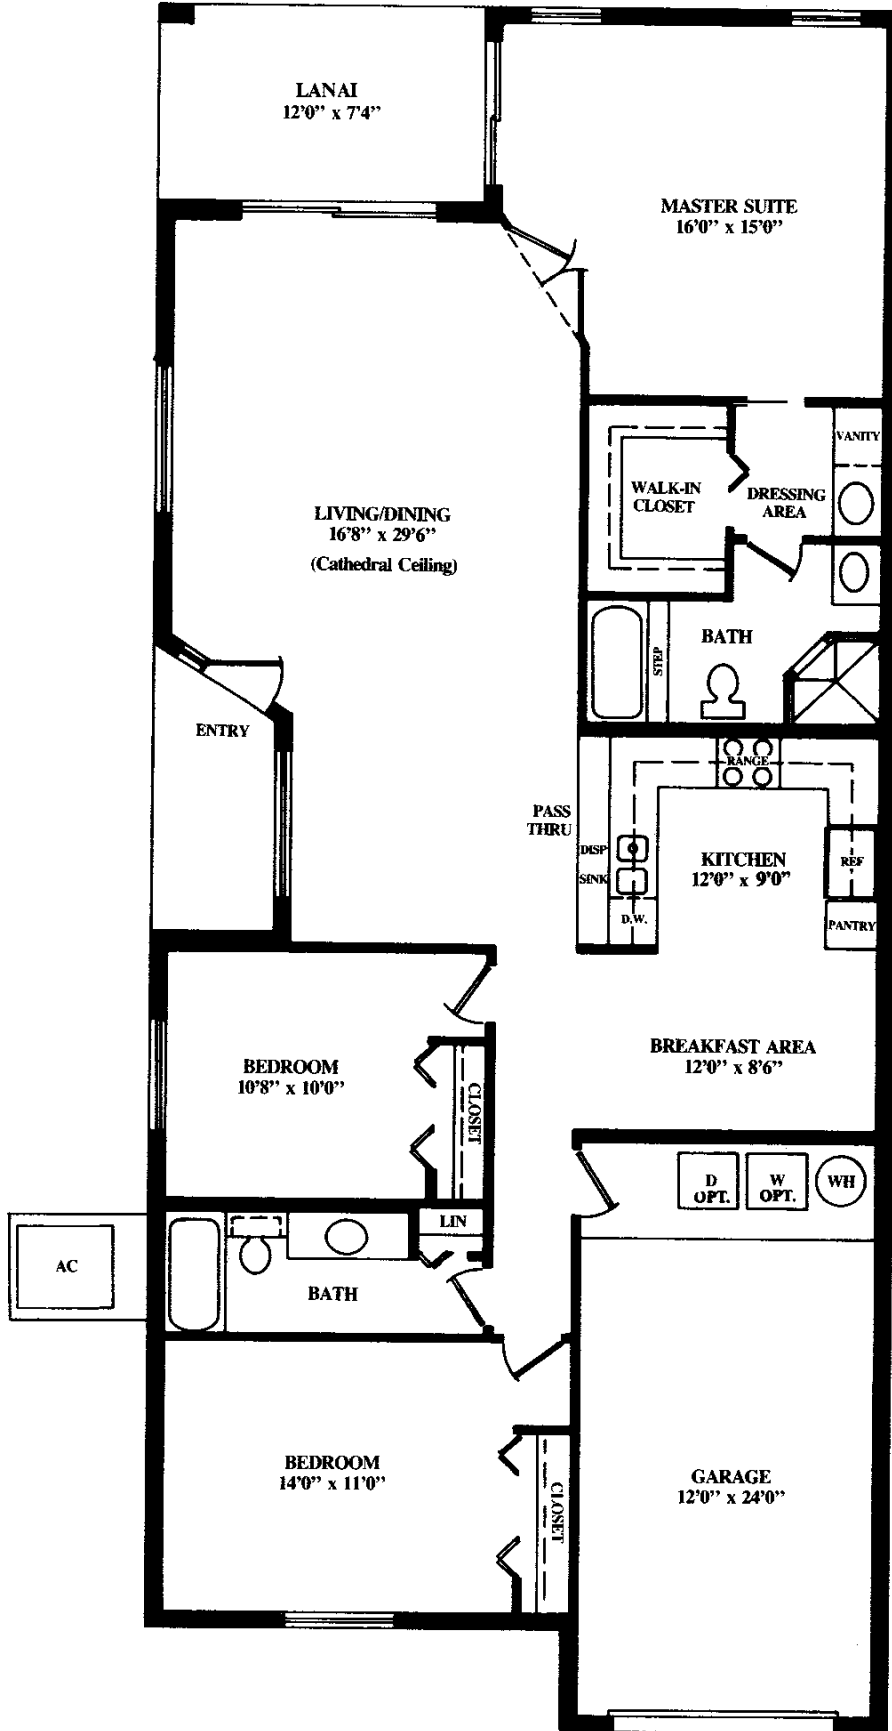

MONTICELLO

3 bedrooms/2 baths

Living Area	.....	1575 sq. ft.
Lanai	.....	107 sq. ft.
Garage	.....	299 sq. ft.
Entry Garden	....	51 sq. ft.
Total		2032 sq. ft.