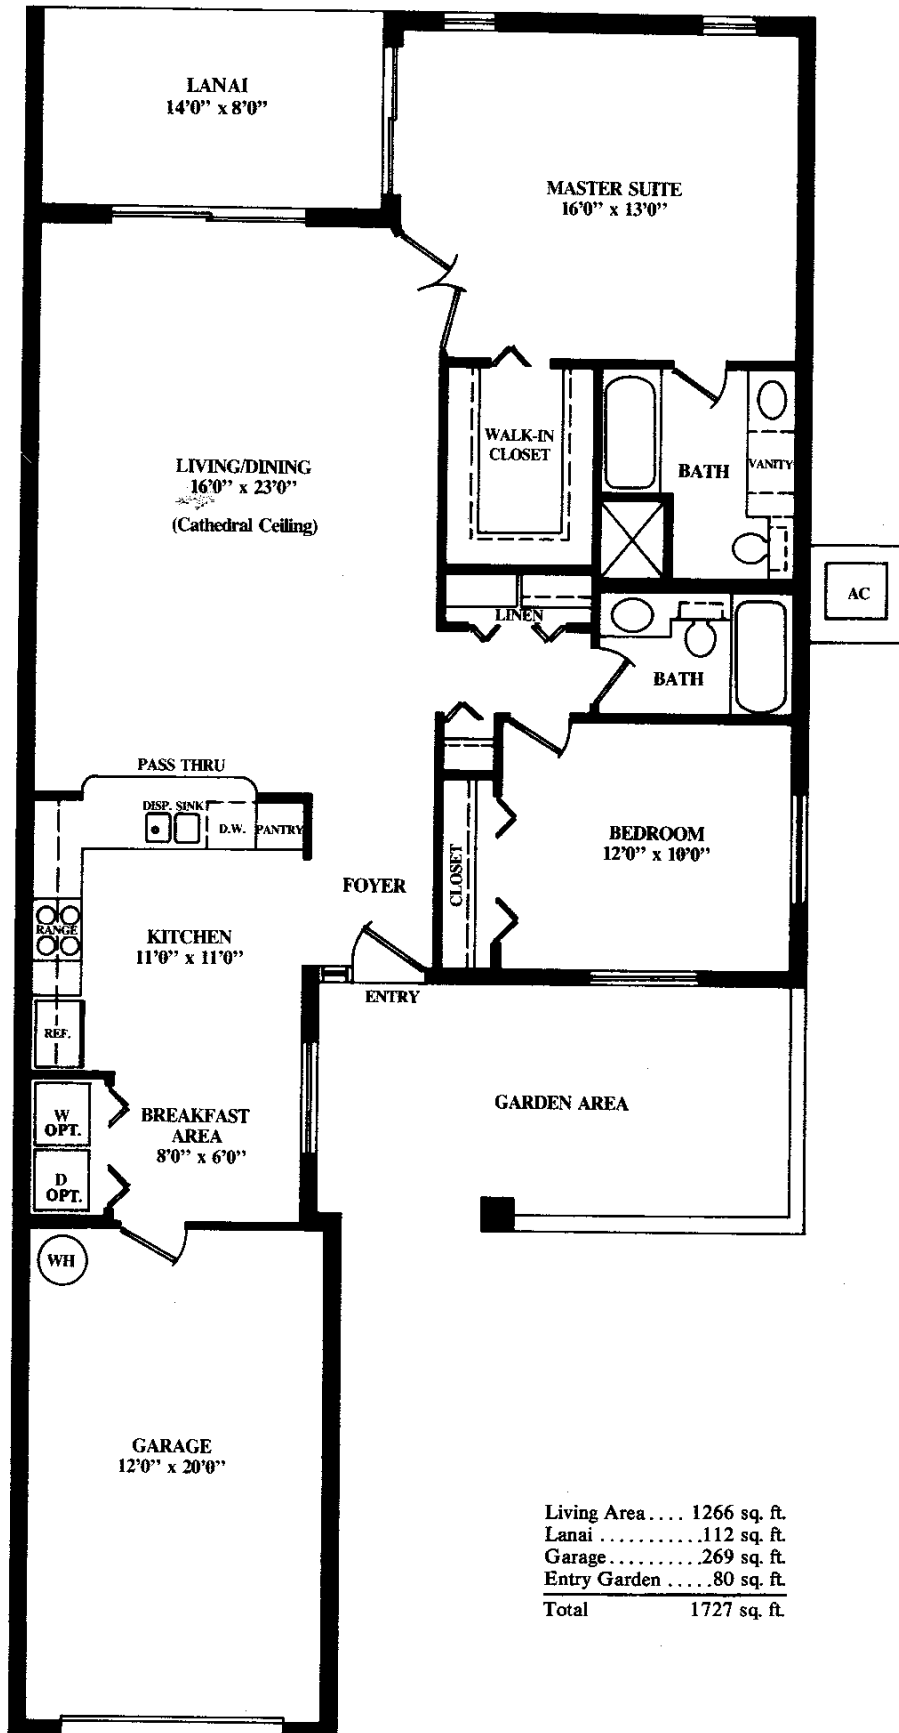

MONTEGO

2 bedrooms/2 baths

Living Area	1266 sq. ft.
Lanai	112 sq. ft.
Garage	269 sq. ft.
Entry Garden	80 sq. ft.
Total	1727 sq. ft.

All sizes, dimensions and features subject to change without notice.