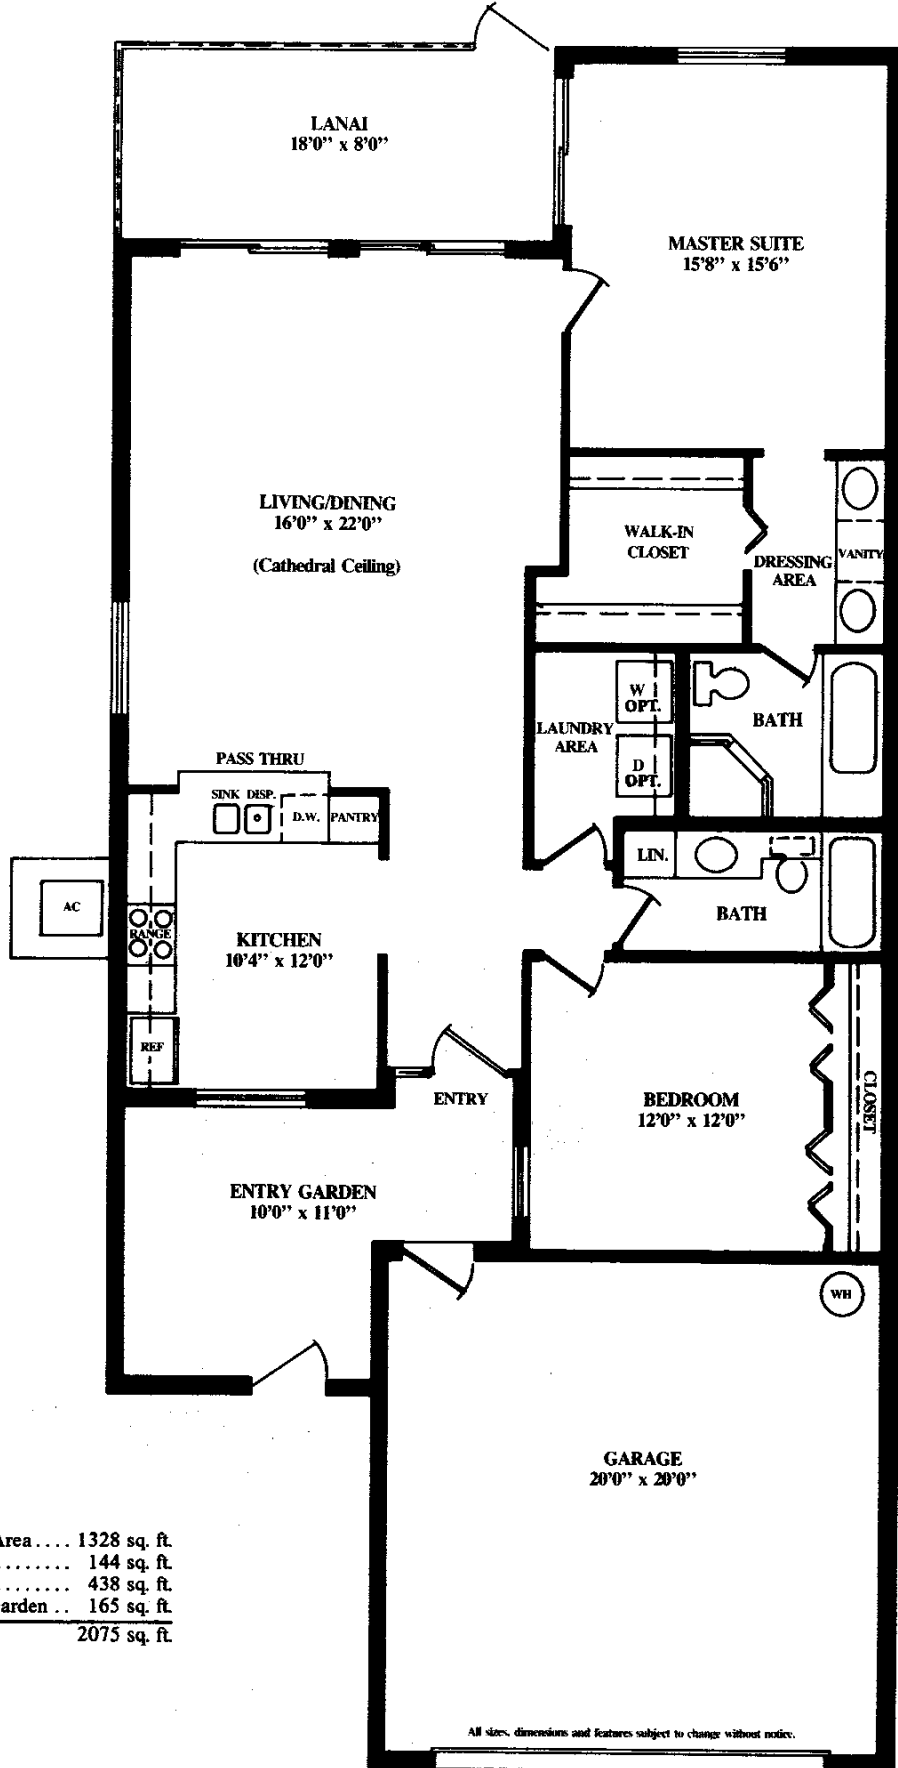

MONACO
2 bedrooms/2 baths

Living Area	1328 sq. ft.
Lanai	144 sq. ft.
Garage	438 sq. ft.
Entry Garden	165 sq. ft.
Total	2075 sq. ft.

All sizes, dimensions and features subject to change without notice.