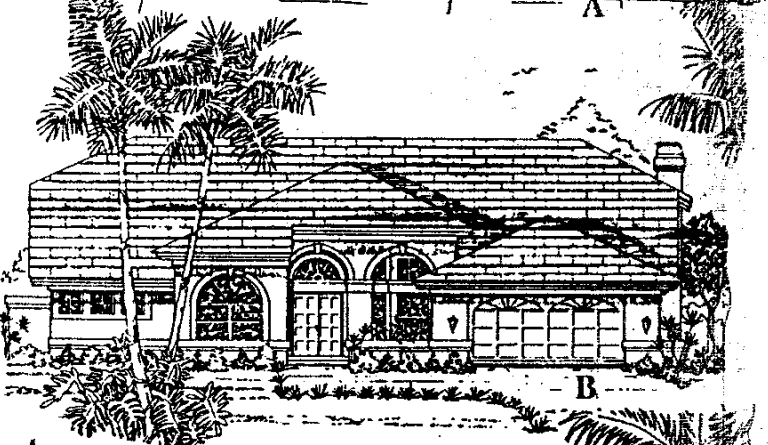

BRENTWOOD

Single Family Homes

Manchester

LIVING AREA	2,582
ENTRY	64
LANAI	400
GARAGE	526
TOTAL SQ. FT.	3,592

All dimensions in the sales literature and as observed in the models are approximate and may vary with the actual construction. U.S. Home reserves the right to substitute brands or materials for similar ones depending upon availability without advance notice to the buyer.