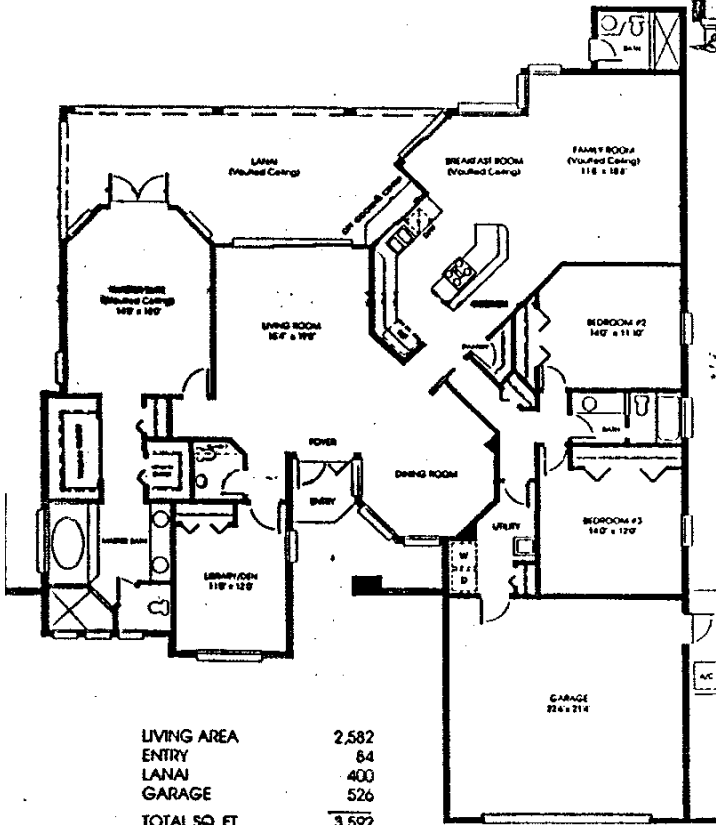

BRENTWOOD

Single Family Homes

Manchester

LIVING AREA	2,582
ENTRY	64
LANAI	400
GARAGE	526
TOTAL SQ. FT.	3,592

All dimensions in the sales literature and as observed in the models are approximate and may vary with the actual construction. U.S. Home reserves the right to substitute brands or materials for similar ones depending upon availability without advance notice to the buyer.