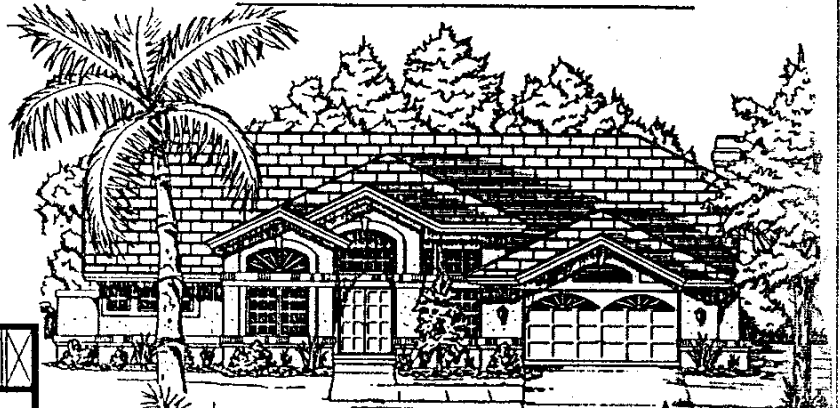

BRENTWOOD

Single Family Homes

Manchester

LIVING AREA	2,582
ENTRY	64
LANAI	400
GARAGE	526
TOTAL SQ. FT.	3,592

All dimensions in the sales literature and as observed in the models are approximate and may vary with the actual construction. U.S. Home reserves the right to substitute brands or materials for similar ones depending upon availability without advance notice to the buyer.