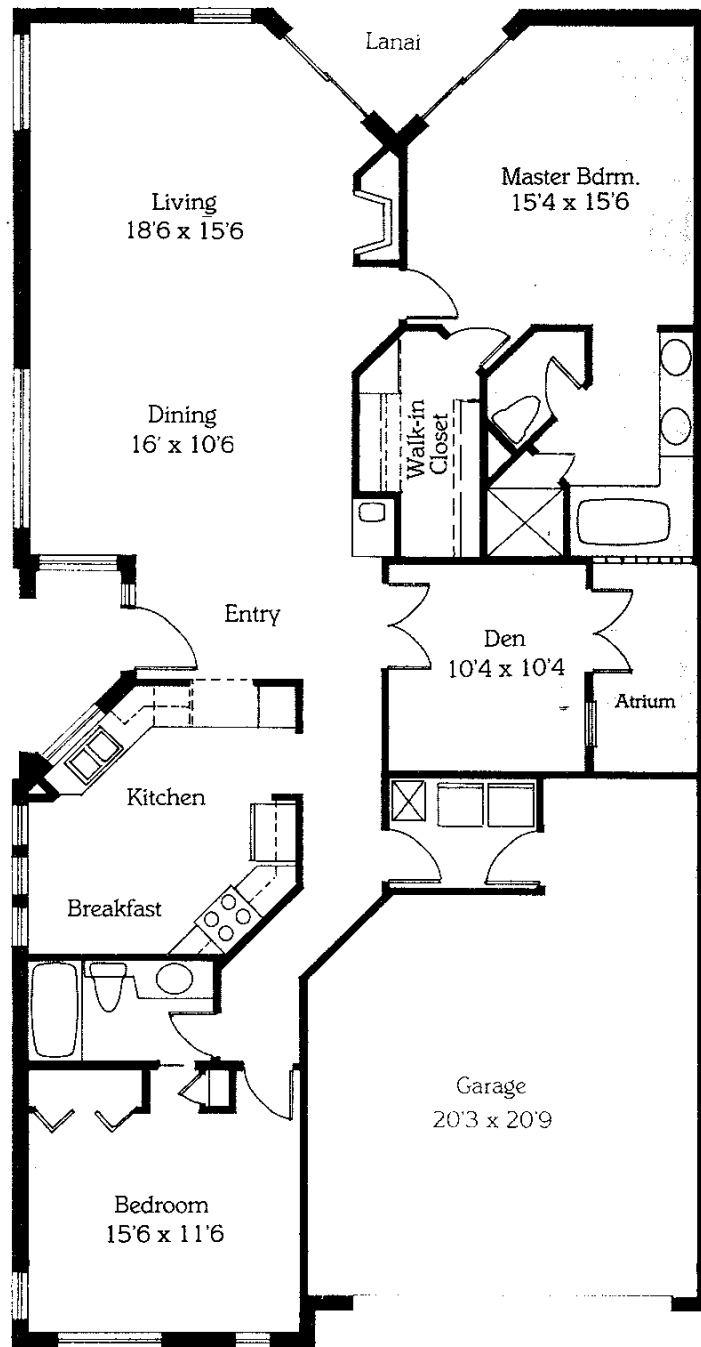

Madeira

LIVING AREA	1,704 sq. ft.
Lanai	92 sq. ft.
Garage	445 sq. ft.
Entry	40 sq. ft.
Atrium	60 sq. ft.
TOTAL	2,289 sq. ft.

B

All dimensions and specifications are subject to change without notice