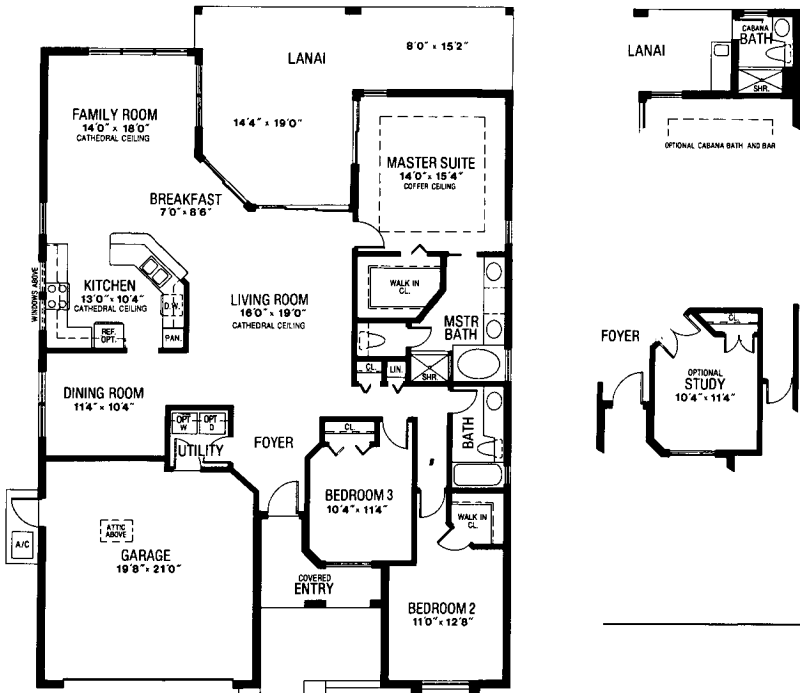

MONTCLAIRE

3 Bedrooms or 2 Bedrooms plus Study, 2 Bathrooms,
Family Room, Living Room, Breakfast Room, 2-Car Garage

Artist Conception

Elevation A

Air Conditioned Living Area	1862
Total Square Footage	2755