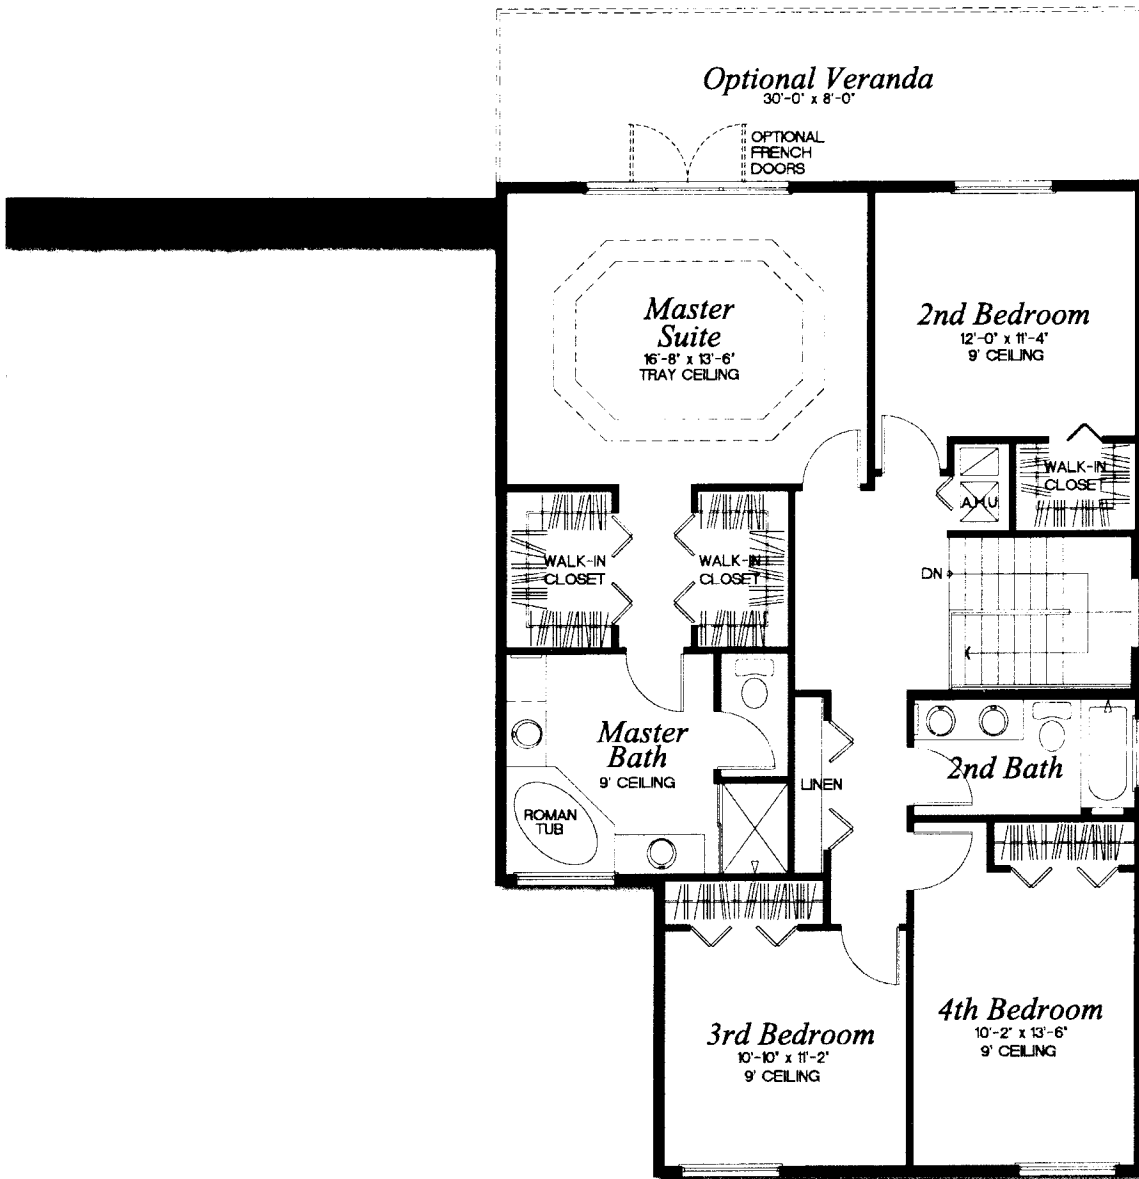

R I V I E R A
C O L L E C T I O N

MONACO/46

4 Bedrooms, 2 1/2 Baths

Family Room, Café

Screened Covered Patio

2-Car Garage

2,452 a/c sq. ft. • 3,108 total sq. ft.

FIRST FLOOR

SECOND FLOOR