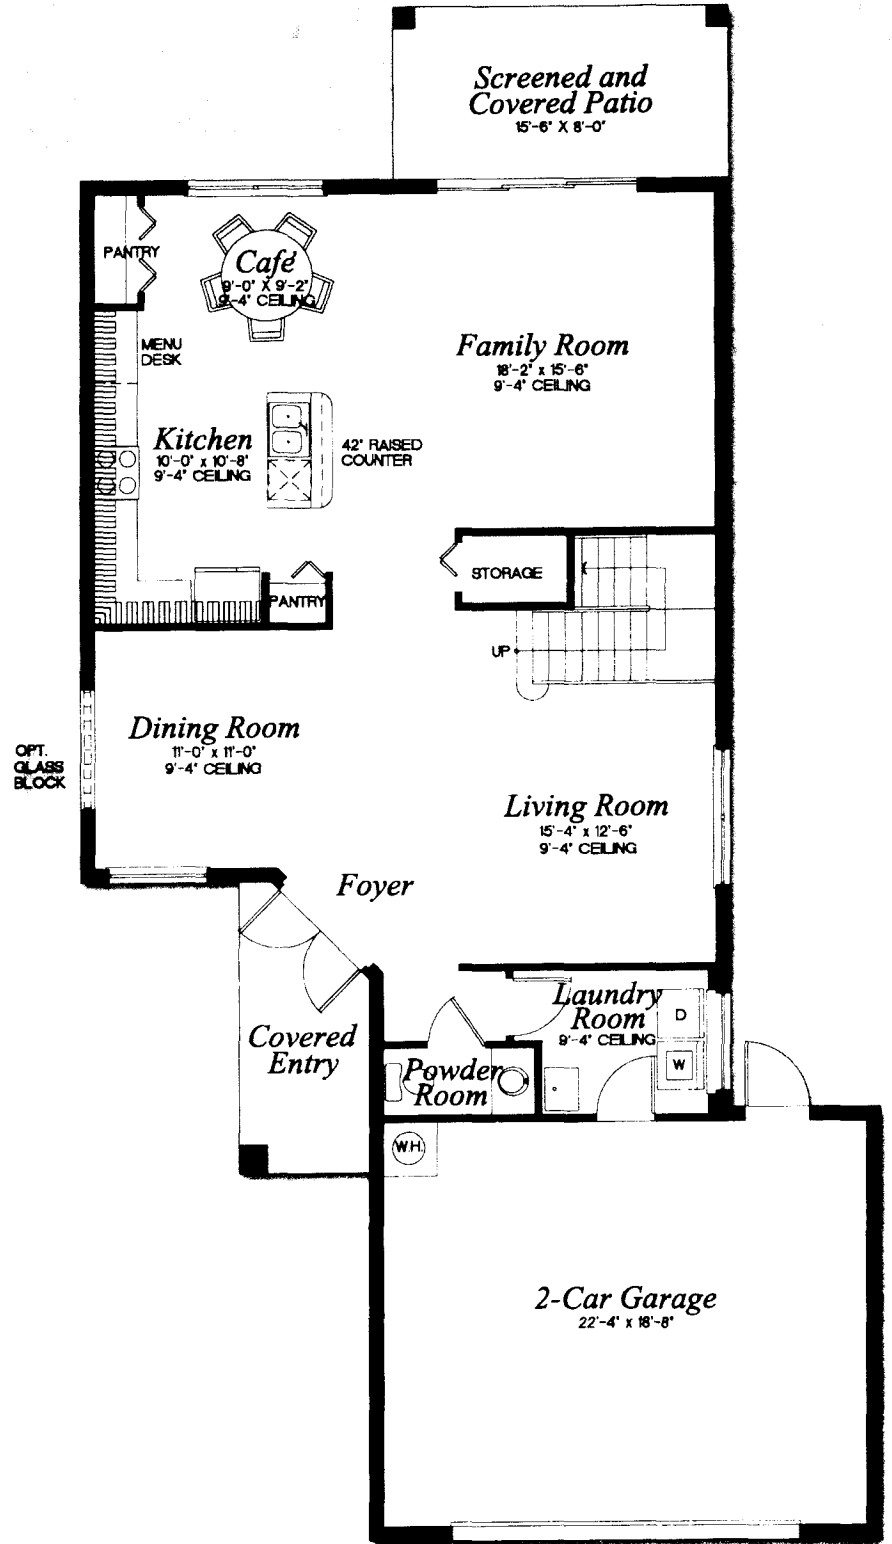

R I V I E R A
C O L L E C T I O N

MONACO/46

4 Bedrooms, 2 1/2 Baths

Family Room, Café

Screened Covered Patio

2-Car Garage

2,452 a/c sq. ft. • 3,108 total sq. ft.

FIRST FLOOR

SECOND FLOOR