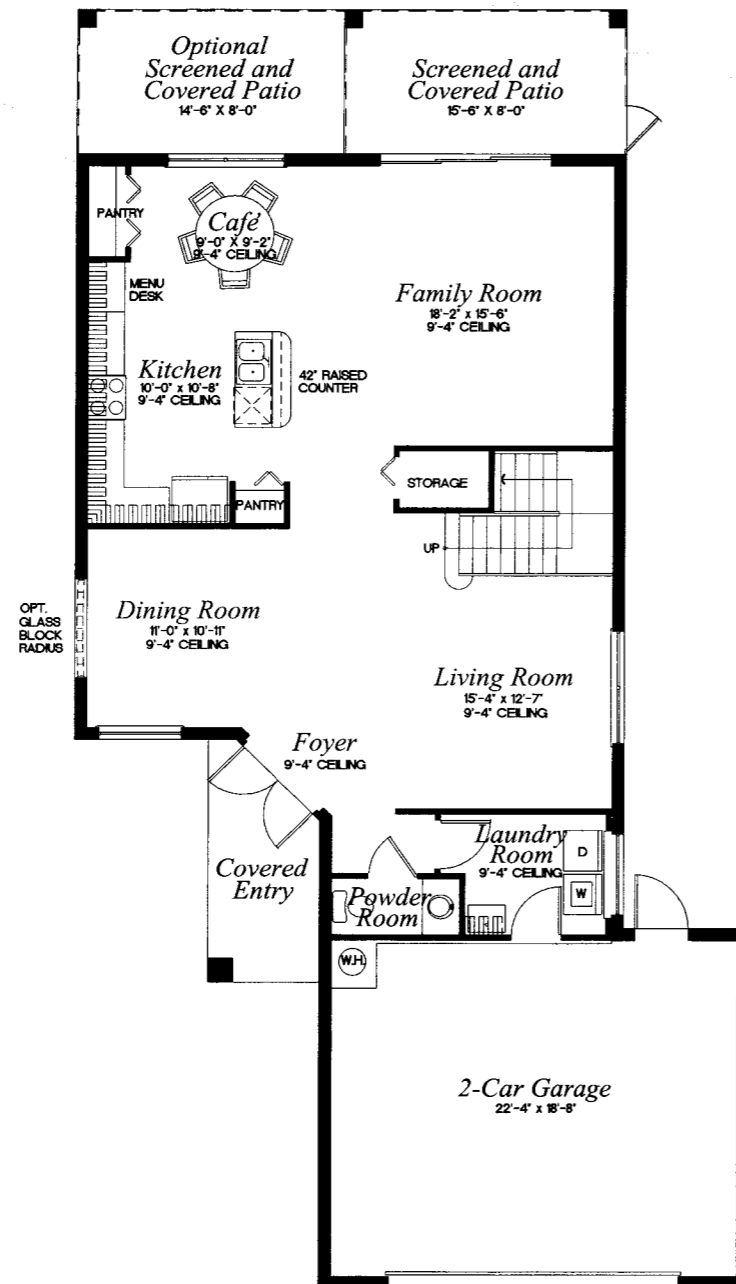

MONACO/46

The Riviera Collection

4 Bedrooms, 2½ Baths

Family Room, Café

Screened Covered Patio

2-Car Garage

2,452 a/c sq. ft.

3,108 total sq. ft.

FIRST FLOOR

SECOND FLOOR