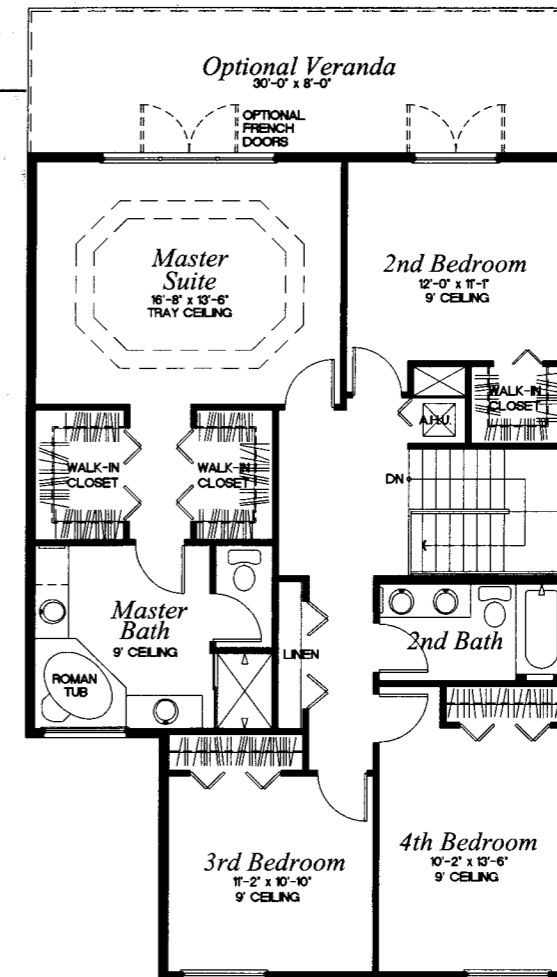

MONACO/46

The Riviera Collection

4 Bedrooms, 2½ Baths

Family Room, Café

Screened Covered Patio

2-Car Garage

2,452 a/c sq. ft.

3,108 total sq. ft.

FIRST FLOOR

SECOND FLOOR