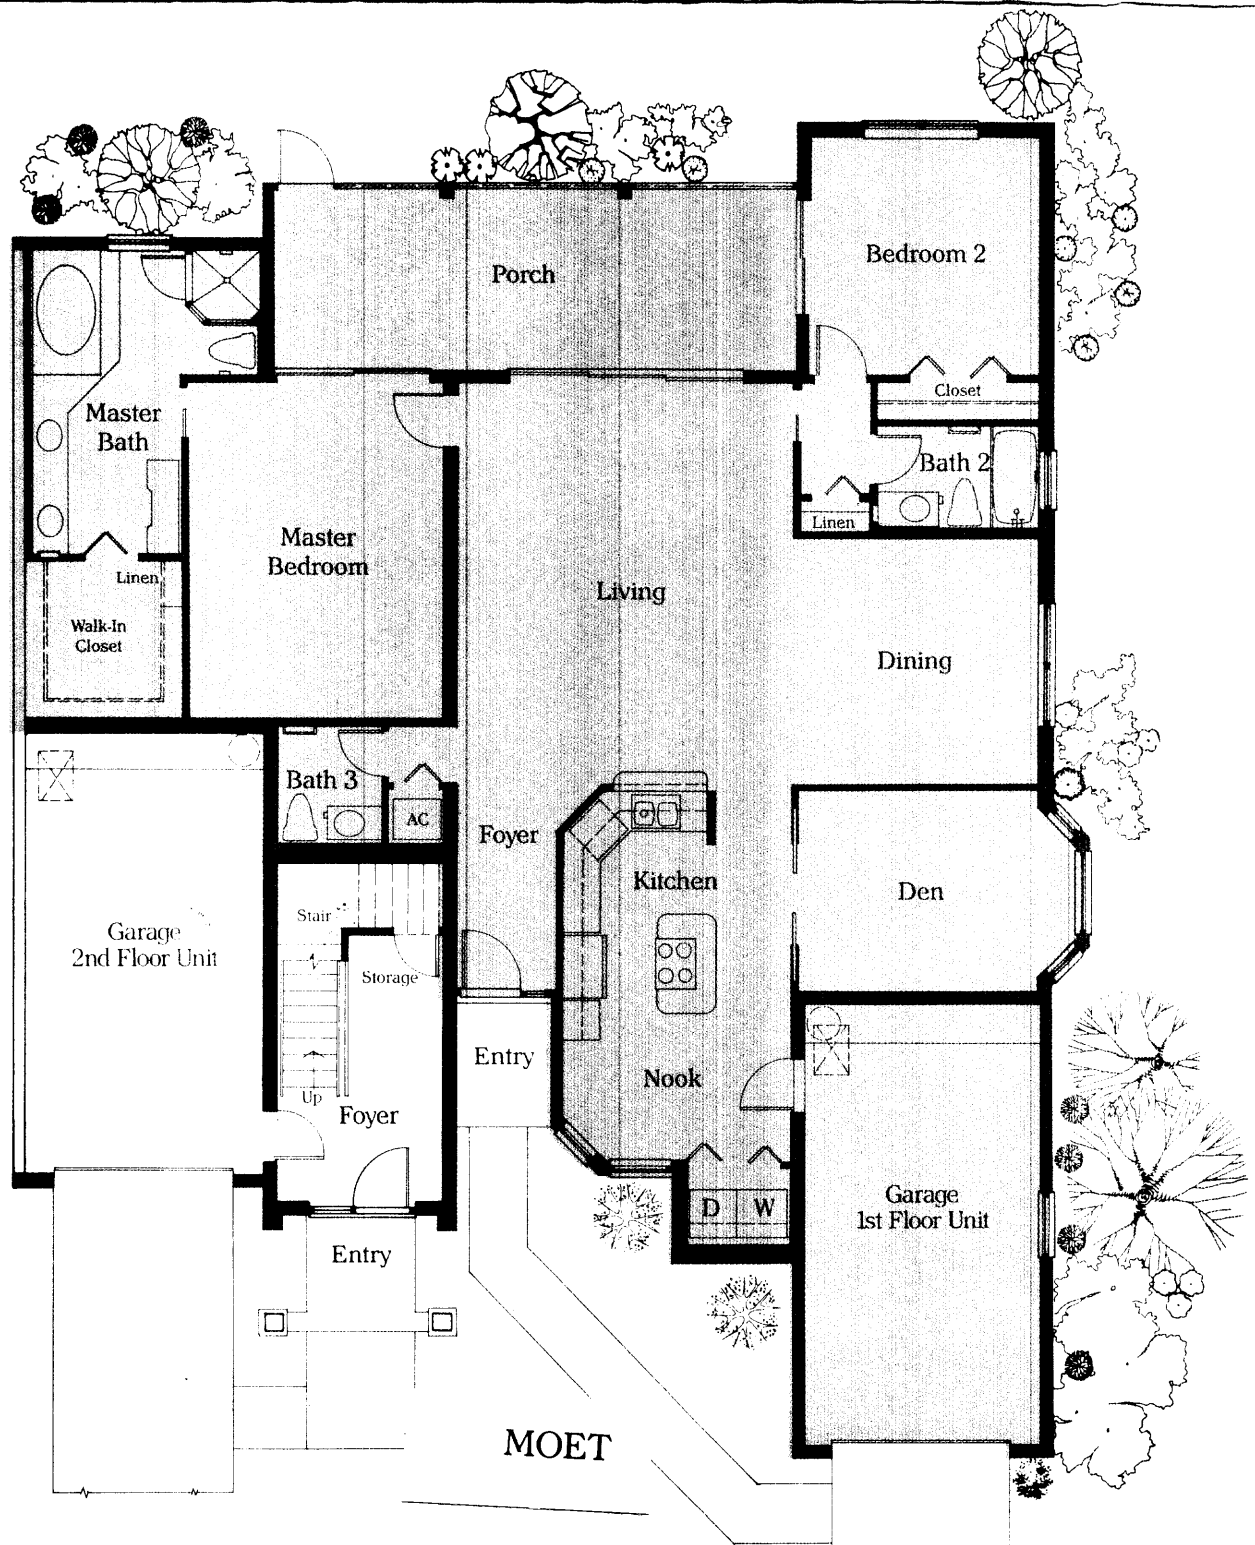

FLOORPLANS

		Living	Porch	Garage	Total
Moet	1st Floor	1877	260	302	2439
Moet	2nd Floor	2085	260	278	2623

MOET