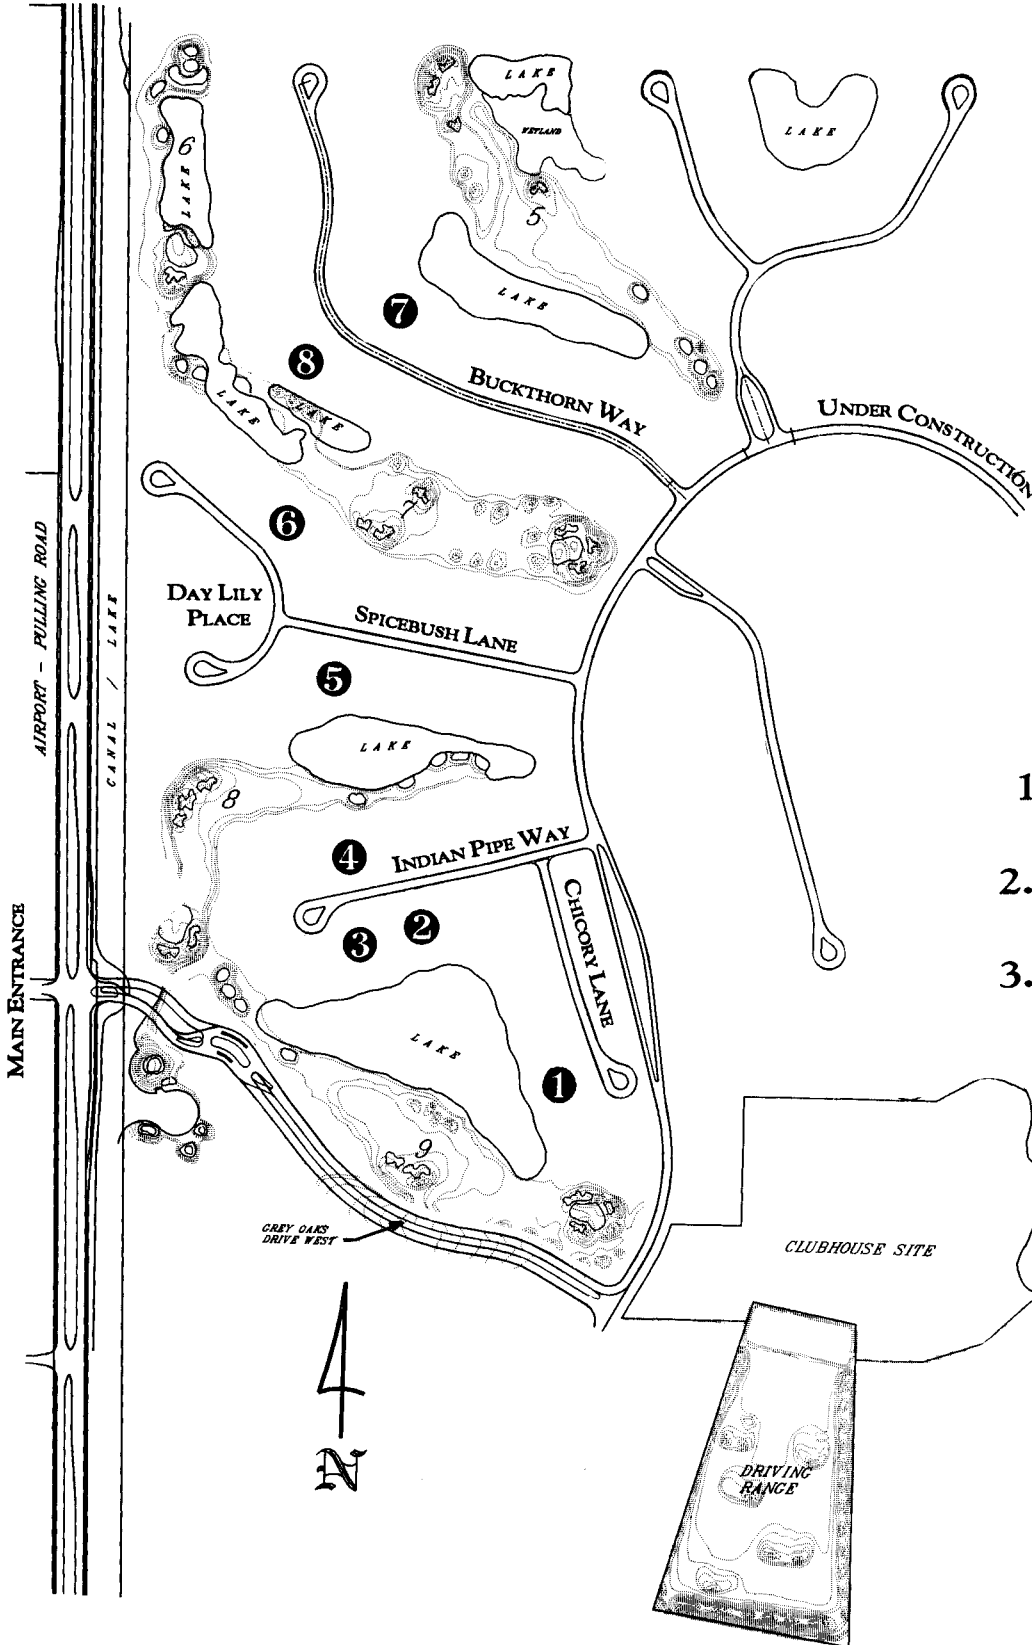

## MODEL ADDRESSES:

1. **CRONACHER DEVELOPMENT**  
2406 Chicory Lane
2. **SOUTHERN RESOURCE GROUP**  
2426 Indian Pipe Way
3. **F.H. WILLEY CONSTRUCTION**  
2430 Indian Pipe Way
4. **FLORIDA BAY HOMES**  
2431 Indian Pipe Way
5. **FREY & SON HOMES**  
2516 Spicebush Lane
6. **SCHROEDER HOMES**  
2525 Day Lily Place
7. **CAMELOT HOMES**  
2725 Buckthorn Way
8. **R&H DEVELOPMENT**  
2728 Buckthorn Way

MODELS IN ORDER OF LOCATION