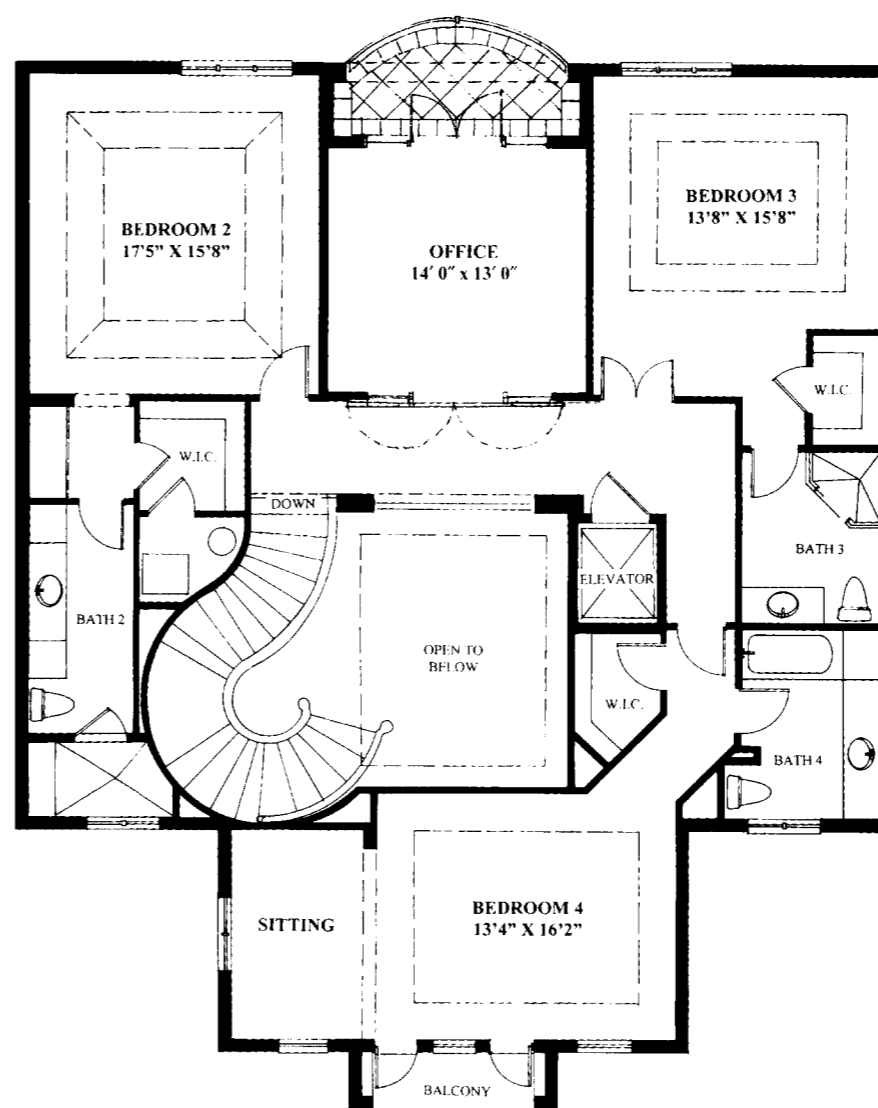

1st Floor

MEDICI

ESTATES of ESTUARY

5 Bedrooms plus Media Room,
Outdoor Living Room, 5 Full Baths, 1 Half Bath

First Floor Living Area	4,587 sq. ft.
Second Floor Living Area	1,906 sq. ft.
Guest	397 sq. ft.
Total Air Conditioned Living Area	6,890 sq. ft.
Garage	1,298 sq. ft.
Covered Porches	1,290 sq. ft.

Total Area 9,478 sq. ft.

2nd Floor