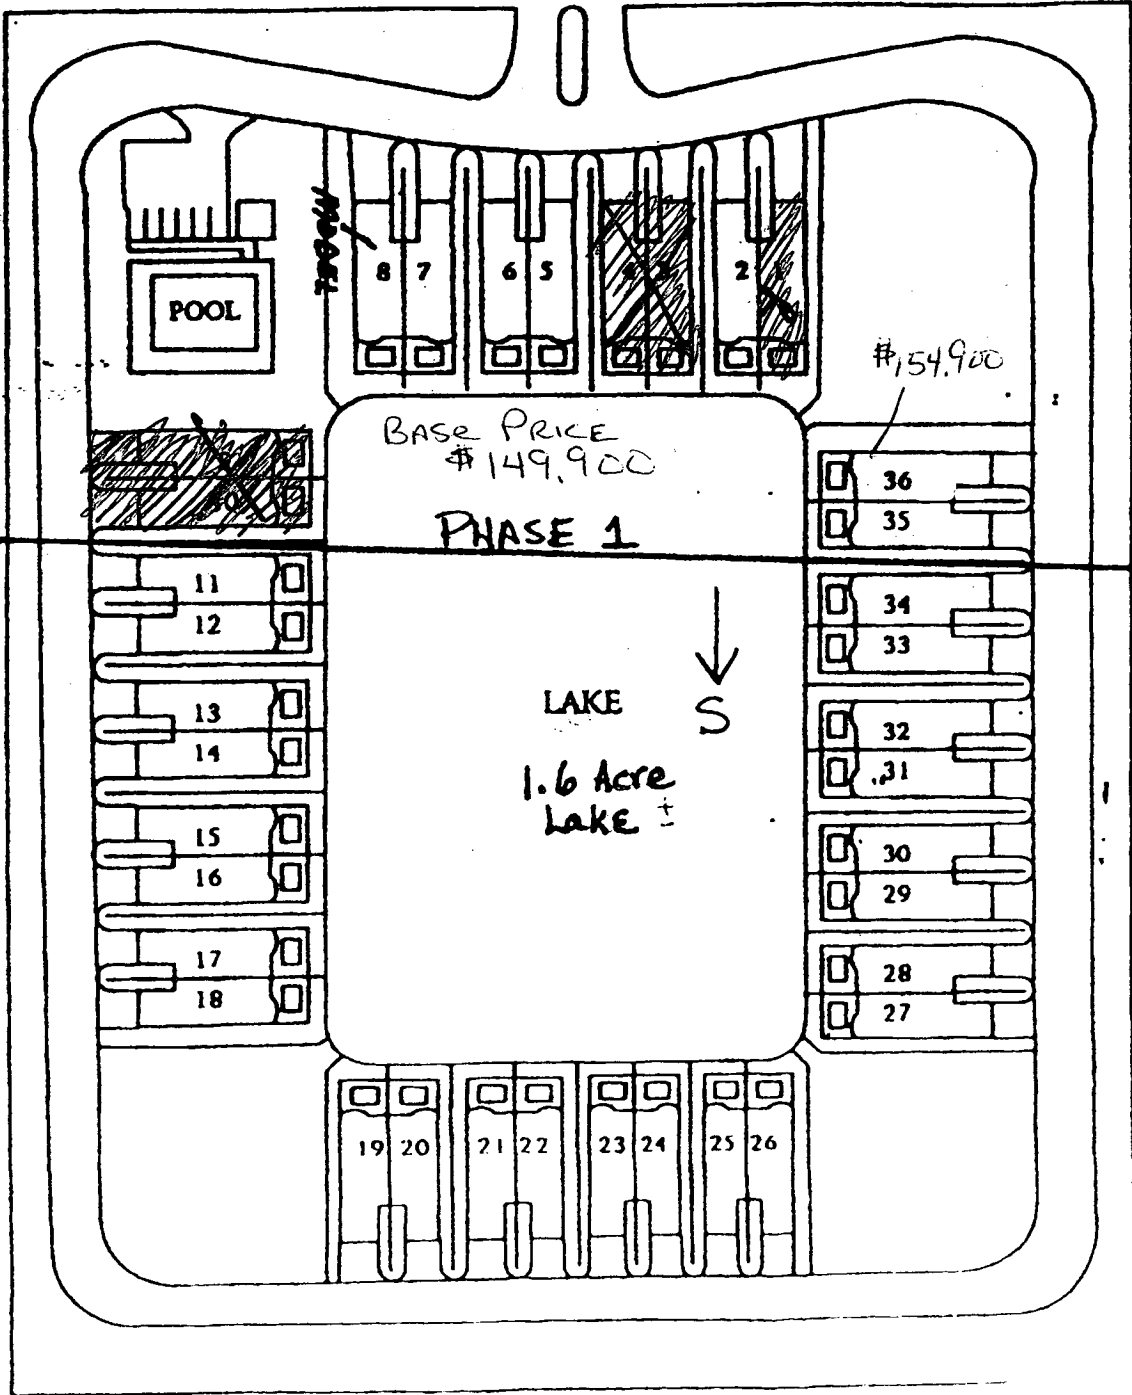

513-2260

MARKER LAKE

577-9999

villas

(PELICAN MARSH)

2.4 miles
to
Ritz Carlton
Beach

VANDERBILT BEACH ROAD EXTENSION

Goodlette Road
←

→
AIRPORT Road

Emerald Lakes ↓

Dues
125.00 mo.