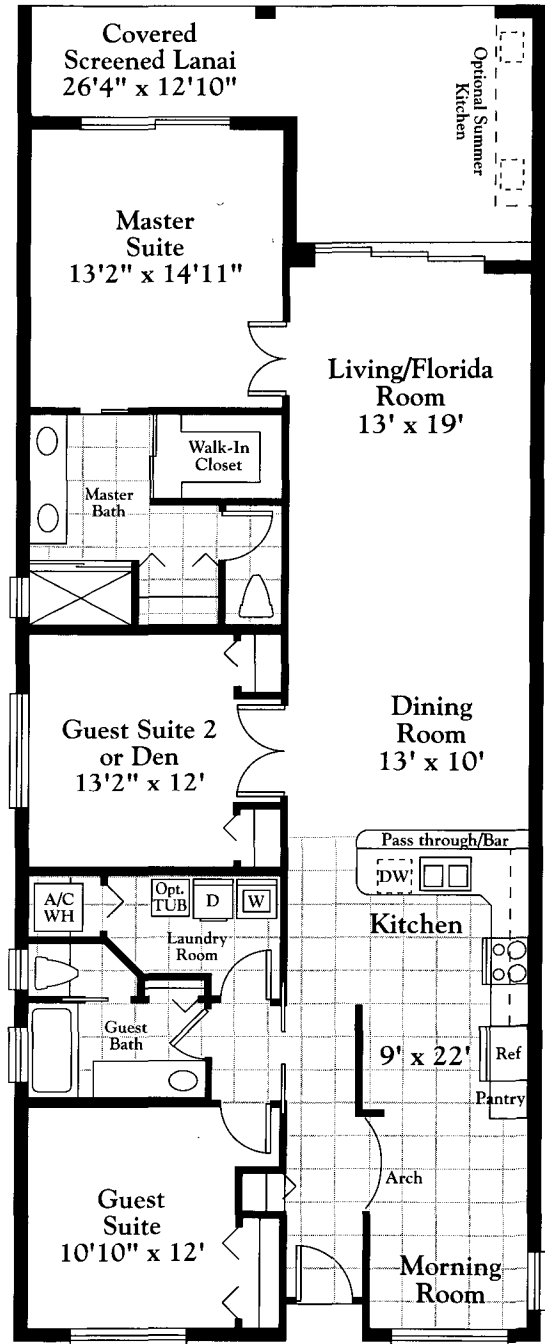

# MAGNOLIA FALLS

Two Bedroom, Two Bathroom

Three Bedroom, Two Bathroom

SQUARE FOOTAGE	
Living Area	1,351
Lanai	304
Garage	288
<b>TOTAL</b>	<b>1,943</b>

Private  
Garage

All dimensions are approximate and are subject to change without notice. 7/12/99.

SQUARE FOOTAGE	
Living Area	1,573
Lanai	243
Garage	288
<b>TOTAL</b>	<b>2,104</b>

Private  
Garage

All dimensions are approximate and are subject to change without notice. 7/12/99.