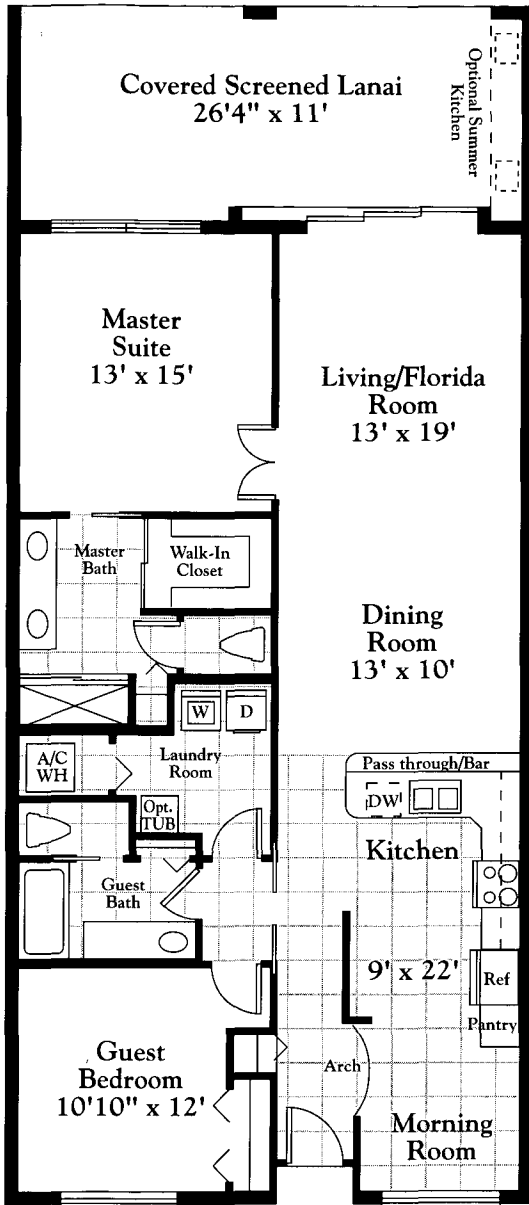

# MAGNOLIA FALLS

Two Bedroom, Two Bathroom

Three Bedroom, Two Bathroom

SQUARE FOOTAGE	
Living Area	1,351
Lanai	304
Garage	288
<b>TOTAL</b>	<b>1,943</b>

Private  
Garage

All dimensions are approximate and are subject to change without notice. 7/12/99.

SQUARE FOOTAGE	
Living Area	1,573
Lanai	243
Garage	288
<b>TOTAL</b>	<b>2,104</b>

Private  
Garage

All dimensions are approximate and are subject to change without notice. 7/12/99.